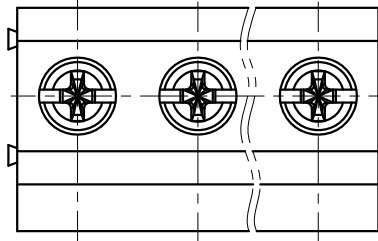

REVISION RECORD				
REV	ECN	DESCRIPTION	DRFT	DATE

- NOTES1:
- UL Standard
 - 1.Rated Voltage/Current : 300V / 52A
 - 2.Torque Value : M4 , 10.53Lb.in
 - 3.Wire Range : 20~6AWG
- IEC Standard
- 1.Rated Voltage/Current : 750V / 57A
 - 2.Torque Value : M4 , 1.2N.m
 - 3.Wire Range : 10mm²

- NOTES2:
- 1.Dimension shall be interpreted per ASME Y14.5-2009
 - 2.Pitch : 10.16mm, Poles : N=02~XXP
 - 3.Stripping length : 10~11mm
 - 4.Withstanding Voltage : AC3000V/1Min.
 - 5.Operating temperature : -30°C~+120°C
 - 6.Undimensioned Tolerances:

Pitch range in mm		Nominal dimension range in mm					Tolerances	
TO	Over	TO	Over	TO	Over	TO	Over	0.1/10
6	10	10	24	30	60	100	150	
±0.15	±0.20	±0.30	±0.30	±0.50	±0.70	±1.00	±1.30	±2*

7.RoHS Compliance

DG135T - 10.16 - XXP - 1Y - 00A (H)