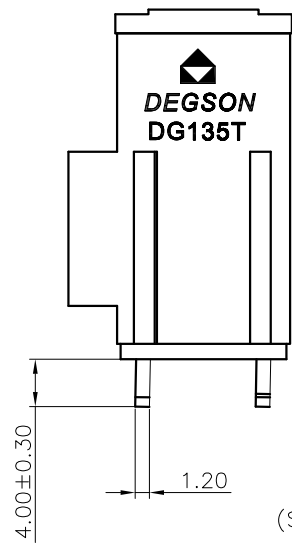

REVISION RECORD				
REV	ECN	DESCRIPTION	DRFT	DATE

- NOTES1:
- UL Standard
 - 1.Rated Voltage/Current : 300V / 52A
 - 2.Torque Value : M4 , 10.53Lb.in
 - 3.Wire Range : 20~6AWG
- IEC Standard
- 1.Rated Voltage/Current : 750V / 57A
 - 2.Torque Value : M4 , 1.2N.m
 - 3.Wire Range : 10mm²

- NOTES2:
- 1.Dimension shall be interpreted per ASME Y14.5-2009
 - 2.Pitch : 10.16mm, Poles : N=02~XXP
 - 3.Stripping length : 10~11mm
 - 4.Withstanding Voltage : AC3000V/1Min.
 - 5.Operating temperature : -30°C~+120°C
 - 6.Undimensioned Tolerances:

Pitch range in mm		Nominal dimension range in mm					Tolerances	
TO	Over	TO	Over	TO	Over	TO	Over	0.1/10
6	10	10	24	30	60	100	150	
±0.15	±0.20	±0.30	±0.30	±0.50	±0.70	±1.00	±1.30	±2*

7.RoHS Compliance

DG135T - 10.16 - XXP - 1Y - 00A (H)

(Series No.)(Pitch) (Poles) (Single Pitch)(Color):1.(Grey)
 2.(Blue)
 3.(Black)
 4.(Green)
 5.(Orange)
 6.(Red)
 7.(Transparent)
 8.(Yellow)
 9.(White)

PCB LAYOUT

DETACHED LISTS	PART NO.:	/			
	APPD:	/			
	CHKD:	/			
	DRFT:	/			
	THIRD ANGLE PROJECTION		DRAWING NO.:		/
		MM (INCH)		DO NOT SCALE DRAWING	SCALE
				REV	DO
				SHEET	1/1
				SCALE	1:1