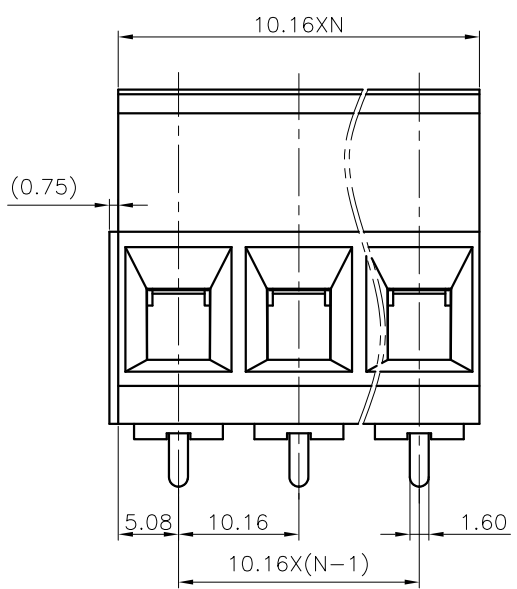

REVISION RECORD				
REV	ECN	DESCRIPTION	DRFT	DATE

- NOTES1:
- UL Standard
 - 1.Rated Voltage/Current : 300V / 52A
 - 2.Torque Value : M4 , 10.53Lb.in
 - 3.Wire Range : 20~6AWG
- IEC Standard
- 1.Rated Voltage/Current : 750V / 57A
 - 2.Torque Value : M4 , 1.2N.m
 - 3.Wire Range : 10mm²

- NOTES2:
- 1.Dimension shall be interpreted per ASME Y14.5-2009
 - 2.Pitch : 10.16mm, Poles : N=02~XXP
 - 3.Stripping length : 10~11mm
 - 4.Withstanding Voltage : AC3000V/1Min.
 - 5.Operating temperature : -30°C~+120°C
 - 6.Undimensioned Tolerances:

Pitch range in mm		Nominal dimension range in mm					Tolerances	
TO	Over	TO	Over	TO	Over	TO	Over	0.1/10
6	10	10	24	30	60	100	150	
±0.15	±0.20	±0.30	±0.30	±0.50	±0.70	±1.00	±1.30	±2*

7.RoHS Compliance

DG135T - 10.16 - XXP - 1Y - 00A (H)

(Series No.)(Pitch) (Poles) (Single Pitch)(Color):1.(Grey)
 2.(Blue)
 3.(Black)
 4.(Green)
 5.(Orange)
 6.(Red)
 7.(Transparent)
 8.(Yellow)
 9.(White)

PCB LAYOUT

DETACHED LISTS	PART NO.:	/			
	APPD:	/			
	CHKD:	/			
	DRFT:	/			
	THIRD ANGLE PROJECTION		DRAWING NO.:		/
		MM (INCH)		DO NOT SCALE DRAWING	SCALE
				REV	DO
				SHEET	1/1
				SCALE	1:1