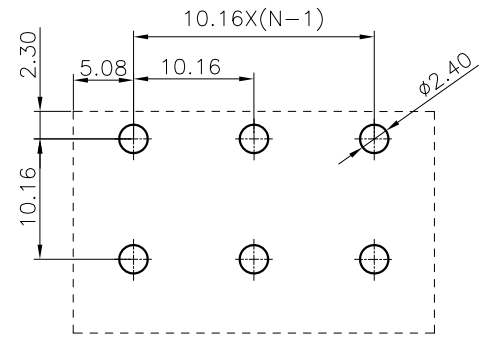

REVISION RECORD				
REV	ECN	DESCRIPTION	DRFT	DATE

- NOTES1:
- UL Standard
 - 1.Rated Voltage/Current : 300V / 52A
 - 2.Torque Value : M4 , 10.53Lb.in
 - 3.Wire Range : 20~6AWG
- IEC Standard
- 1.Rated Voltage/Current : 750V / 57A
 - 2.Torque Value : M4 , 1.2N.m
 - 3.Wire Range : 10mm²

- NOTES2:
- 1.Dimension shall be interpreted per ASME Y14.5-2009
 - 2.Pitch : 10.16mm, Poles : N=02~XXP
 - 3.Stripping length : 10~11mm
 - 4.Withstanding Voltage : AC3000V/1Min.
 - 5.Operating temperature : -30°C~+120°C
 - 6.Undimensioned Tolerances:

Pitch range in mm		Nominal dimension range in mm					Tolerances	
TO	Over	TO	Over	TO	Over	TO	Over	0.1/10
6	10	10	24	30	60	100	150	
±0.15	±0.20	±0.30	±0.30	±0.50	±0.70	±1.00	±1.30	±2*

7.RoHS Compliance

DG135T - 10.16 - XXP - 1Y - 00A (H)

(Series No.)(Pitch) (Poles) (Single Pitch)(Color):1.(Grey)
 2.(Blue)
 3.(Black)
 4.(Green)
 5.(Orange)
 6.(Red)
 7.(Transparent)
 8.(Yellow)
 9.(White)

PCB LAYOUT

DETACHED LISTS	PART NO.:	/			
	APPD:	/			
	CHKD:	/			
	DRFT:	/			
	THIRD ANGLE PROJECTION		DRAWING NO.:		/
		MM (INCH)		DO NOT SCALE DRAWING	SCALE
				REV	DO
				SHEET	1/1
				SCALE	1:1