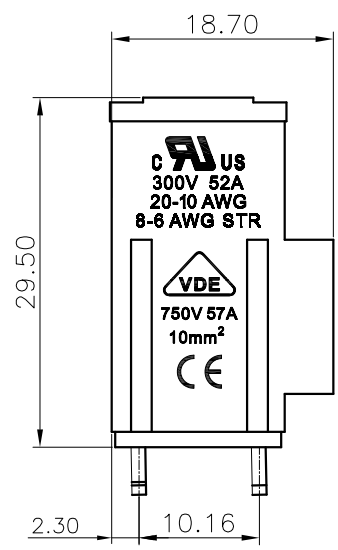

REVISION RECORD				
REV	ECN	DESCRIPTION	DRFT	DATE

- NOTES1:
- UL Standard
 - 1.Rated Voltage/Current : 300V / 52A
 - 2.Torque Value : M4 , 10.53Lb.in
 - 3.Wire Range : 20~6AWG
- IEC Standard
- 1.Rated Voltage/Current : 750V / 57A
 - 2.Torque Value : M4 , 1.2N.m
 - 3.Wire Range : 10mm²

- NOTES2:
- 1.Dimension shall be interpreted per ASME Y14.5-2009
 - 2.Pitch : 10.16mm, Poles : N=02~XXP
 - 3.Stripping length : 10~11mm
 - 4.Withstanding Voltage : AC3000V/1Min.
 - 5.Operating temperature : -30°C~+120°C
 - 6.Undimensioned Tolerances:

Pitch range in mm		Nominal dimension range in mm					Tolerances	
TO	Over	TO	Over	TO	Over	TO	Over	0.1/10
6	10	10	24	30	60	100	150	
±0.15	±0.20	±0.30	±0.30	±0.50	±0.70	±1.00	±1.30	±2*

7.RoHS Compliance

DG135T - 10.16 - XXP - 1Y - 00A (H)

(Series No.)(Pitch) (Poles) (Single Pitch)(Color):1.(Grey)
 2.(Blue)
 3.(Black)
 4.(Green)
 5.(Orange)
 6.(Red)
 7.(Transparent)
 8.(Yellow)
 9.(White)

PCB LAYOUT

DETACHED LISTS	PART NO.:	/			
	APPD:	/			
	CHKD:	/			
	DRFT:	/			
	THIRD ANGLE PROJECTION		DRAWING NO.:		/
		MM (INCH)		DO NOT SCALE DRAWING	SCALE
				REV	DO
				SHEET	1/1
				SCALE	1:1