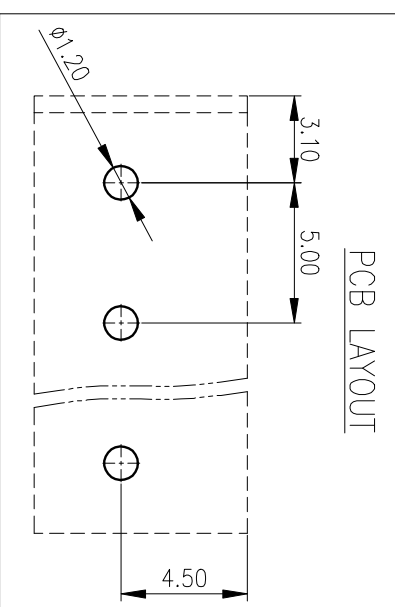

公差等级/General Tolerances(mm)		0	>3	>6	>10	>18	>30	>50	>80	>120	>180	>280	>315	>400	>500	0.1/10
~	~	~	~	~	~	~	~	~	~	~	~	~	~	~	~	±Z
±0.12	±0.18	±0.22	±0.26	±0.31	±0.37	±0.57	±0.80	±1.05	±1.15	±1.60	±2.20	±2.50				

ITEM	NAME OF PART	MATERIAL	NOTES
4	Pin header	Copper alloy	M2.5/Sn Plated
3	Spring	Stainless steel	
2	Screw	Steel	M2.5/Zn Plated
1	Housing	PBT	UL94V-0

UL 标准 /UL Standard:	B	C	D
额定电压/电涌 /Rated Voltage(V)/Current(A)	300/15	/	/
IEC 标准 /IEC Standard:	/	/	/
过压类别 /Overvoltage Category/ 污染等级 /Pollution Degree	III/3	III/2	II/2
额定电压/电涌 /Rated Voltage(V)/Current(A)	/	250/17.5	/
工频耐压 /Withstanding voltage(V/1Min)	/	AC2000	/
拧紧扭矩 /Torque Tightening(N·m/Lbin)	/	M2.5: 0.29/2.60	/
线径范围 /Wire Range(rigid and flexible)(mm ² /AWG)	/	0.75~1.5/22~14	/
间距 /Pitch(mm) /线径范围 /Poles	/	5.0/N=02~22P	/
剥线长度 /Stripping length(mm)	/	6~7	/
使用温度范围 /Operating temperature(°C)	/	-30~+120	/
符合RoHS环保要求 /Conform to RoHS	Yes		

MATERIAL: SURFACE:
 MAT NO.: /
 STATUS: /
 APPD: Lon CHH 2020.05.25
 CHKD: Yu JZh 2020.05.25
 DRAFT: Li Zh 2020.05.25

NAME: **DEGSON® NINGBO DEGSON ELECTRICAL CO., LTD**
DG301-5.0-XXP-1Y-00A(H)

DRAWING NO.: 10002154
 TYPE: CUSTOMER DRAWING
 SCALE: 4:1
 SHEET 1/1