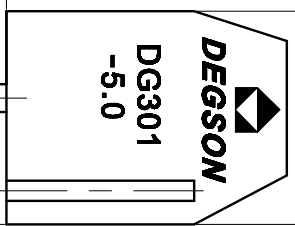

ITEM	NAME OF PART	MATERIAL	NOTES
4	Pin header	Copper alloy	M2.5/Sn Plated
3	Spring	Stainless steel	
2	Screw	Steel	M2.5/Zn Plated
1	Housing	PBT	UL94V-0

UL 标准 /UL Standard:	B	C	D
额定电压/电涌 /Rated Voltage(V)/Current(A)	300/15	/	/
IEC 标准 /IEC Standard:	/	/	/
过压类别 /Overvoltage Category/ 污染等级 /Pollution Degree	III/3	III/2	II/2
额定电压/电涌 /Rated Voltage(V)/Current(A)	/	250/17.5	/
工频耐压 /Withstanding voltage(V/1Min)	/	AC2000	/
拧紧扭矩 /Torque Tightening(N·m/Lbin)	/	M2.5: 0.29/2.60	/
线径范围 /Wire Range(rigid and flexible)(mm ² /AWG)	/	0.75~1.5/22~14	/
间距 /Pitch(mm) /线径范围 /Poles	/	5.0/N=02~22P	/
剥线长度 /Stripping length(mm)	/	6~7	/
使用温度范围 /Operating temperature(°C)	/	-30~+120	/
符合RoHS环保要求 /Conform to RoHS	Yes		

MATERIAL: SURFACE:
 MAT NO.: /
 STATUS: /
 APPD: Lon CHH 2020.05.25
 CHKD: Yu JZh 2020.05.25
 DRAFT: Li Zh 2020.05.25

NAME: **DEGSON® NINGBO DEGSON ELECTRICAL CO., LTD**
DG301-5.0-XXP-1Y-00A(H)

DRAWING NO.: 10002154
 TYPE: CUSTOMER DRAWING
 SCALE: 4:1
 SHEET 1/1