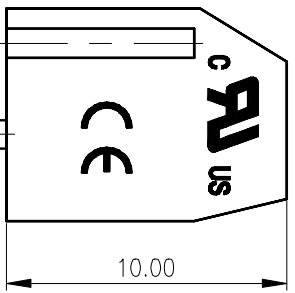

ITEM	NAME OF PART	MATERIAL	NOTES
4	Pin header	Copper alloy	M2.5/Sn Plated
3	Spring	Stainless steel	
2	Screw	Steel	M2.5/Zn Plated
1	Housing	PBT	UL94V-0

UL 标准 /UL Standard:	B	C	D
额定电压/电涌 /Rated Voltage(V)/Current(A)	300/15	/	/
IEC 标准 /IEC Standard:	/	/	/
过压类别 /Overvoltage Category/ 污染等级 /Pollution Degree	III/3	III/2	II/2
额定电压/电涌 /Rated Voltage(V)/Current(A)	/	250/17.5	/
工频耐压 /Withstanding voltage(V/1Min)	/	AC2000	/
拧紧扭矩 /Torque Tightening(N·m/Lbin)	/	M2.5: 0.29/2.60	/
线径范围 /Wire Range(rigid and flexible)(mm ² /AWG)	/	0.75~1.5/22~14	/
间距 /Pitch(mm) /线径范围 /Poles	/	5.0/N=02~22P	/
剥线长度 /Stripping length(mm)	/	6~7	/
使用温度范围 /Operating temperature(°C)	/	-30~+120	/
符合RoHS环保要求 /Conform to RoHS	Yes		

MATERIAL: SURFACE:
 MAT NO.: /
 STATUS: /
 APPD: Lon CHH 2020.05.25
 CHKD: Yu JZh 2020.05.25
 DRAFT: Li Zh 2020.05.25

NAME: **DEGSON® NINGBO DEGSON ELECTRICAL CO., LTD**
DG301-5.0-XXP-1Y-00A(H)

DRAWING NO.: 10002154
 TYPE: CUSTOMER DRAWING
 SCALE: 4:1
 SHEET 1/1