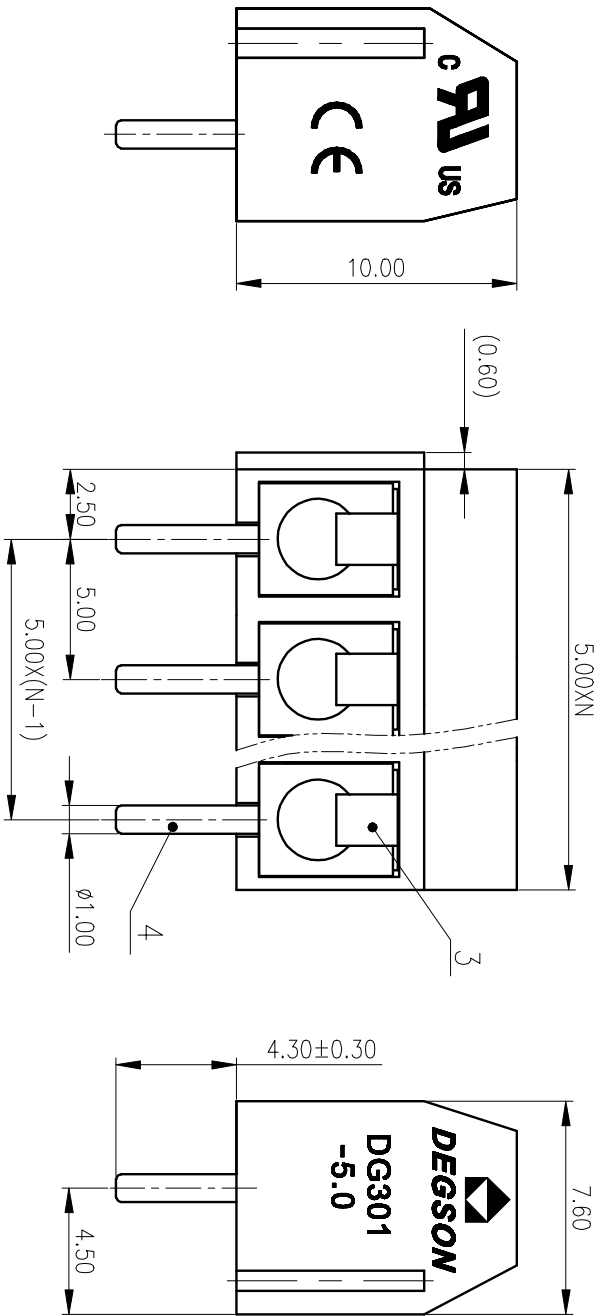

公差等级/General Tolerances(mm)		0	>3	>6	>10	>18	>30	>50	>80	>120	>180	>280	>315	>400	>500	0.1/10
~	~	~	~	~	~	~	~	~	~	~	~	~	~	~	~	±Z
±0.12	±0.18	±0.22	±0.26	±0.31	±0.37	±0.57	±0.80	±1.05	±1.15	±1.60	±2.20	±2.50				

ITEM	NAME OF PART	MATERIAL	NOTES
4	Pin header	Copper alloy	M2.5/Sn Plated
3	Spring	Stainless steel	
2	Screw	Steel	M2.5/Zn Plated
1	Housing	PBT	UL94V-0

UL 标准 /UL Standard:	B	C	D
额定电压/电涌 /Rated Voltage(V)/Current(A)	300/15	/	/
IEC 标准 /IEC Standard:	/	/	/
过压类别 /Overvoltage Category/ 污染等级 /Pollution Degree	III/3	III/2	II/2
额定电压/电涌 /Rated Voltage(V)/Current(A)	/	250/17.5	/
工频耐压 /Withstanding voltage(V/1Min)	/	AC2000	/
拧紧扭矩 /Torque Tightening(N·m/Lbin)	/	M2.5: 0.29/2.60	/
线径范围 /Wire Range(rigid and flexible)(mm ² /AWG)	/	0.75~1.5/22~14	/
间距 /Pitch(mm) /线径范围 /Poles	/	5.0/N=02~22P	/
剥线长度 /Stripping length(mm)	/	6~7	/
使用温度范围 /Operating temperature(°C)	/	-30~+120	/
符合RoHS环保要求 /Conform to RoHS	Yes		

MATERIAL: SURFACE:
 MAT NO.: /
 STATUS: /
 APPD: Lon CHH 2020.05.25
 CHKD: Yu JZh 2020.05.25
 DRAFT: Li Zh 2020.05.25

NAME: **DEGSON® NINGBO DEGSON ELECTRICAL CO., LTD**
DG301-5.0-XXP-1Y-00A(H)

DRAWING NO.: 10002154
 TYPE: CUSTOMER DRAWING
 SCALE: 4:1
 SHEET 1/1