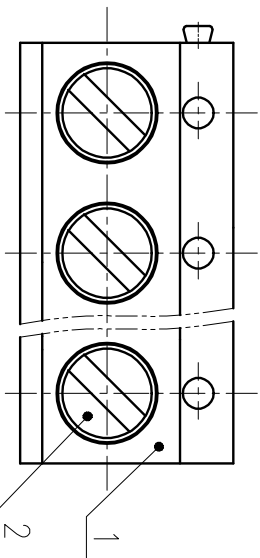

公差等级/General Tolerances(mm)		0	>3	>6	>10	>18	>30	>50	>80	>120	>180	>280	>315	>400	>500	0.1/10
~	~	~	~	~	~	~	~	~	~	~	~	~	~	~	~	±Z
±0.12	±0.18	±0.22	±0.26	±0.31	±0.37	±0.57	±0.80	±1.05	±1.15	±1.60	±2.20	±2.50				

ITEM	NAME OF PART	MATERIAL	NOTES
4	Pin header	Copper alloy	M2.5/Sn Plated
3	Spring	Stainless steel	
2	Screw	Steel	M2.5/Zn Plated
1	Housing	PBT	UL94V-0

UL 标准 /UL Standard:	B	C	D
额定电压/电涌 /Rated Voltage(V)/Current(A)	300/15	/	/
IEC 标准 /IEC Standard:	/	/	/
过压类别 /Overvoltage Category/ 污染等级 /Pollution Degree	III/3	III/2	II/2
额定电压/电涌 /Rated Voltage(V)/Current(A)	/	250/17.5	/
工频耐压 /Withstanding voltage(V/1Min)	/	AC2000	/
拧紧扭矩 /Torque Tightening(N·m/Lbin)	/	M2.5: 0.29/2.60	/
线径范围 /Wire Range(rigid and flexible)(mm ² /AWG)	/	0.75~1.5/22~14	/
间距 /Pitch(mm) /线径范围 /Poles	/	5.0/N=02~22P	/
剥线长度 /Stripping length(mm)	/	6~7	/
使用温度范围 /Operating temperature(°C)	/	-30~+120	/
符合RoHS环保要求 /Conform to RoHS	Yes		

MATERIAL: SURFACE:
 MAT NO.: /
 STATUS: /
 APPD: Lon CHH 2020.05.25
 CHKD: Yu JZh 2020.05.25
 DRAFT: Li Zh 2020.05.25

NAME: **DEGSON® NINGBO DEGSON ELECTRICAL CO., LTD**
DG301-5.0-XXP-1Y-00A(H)

DRAWING NO.: 10002154
 TYPE: CUSTOMER DRAWING
 SCALE: 4:1
 SHEET 1/1