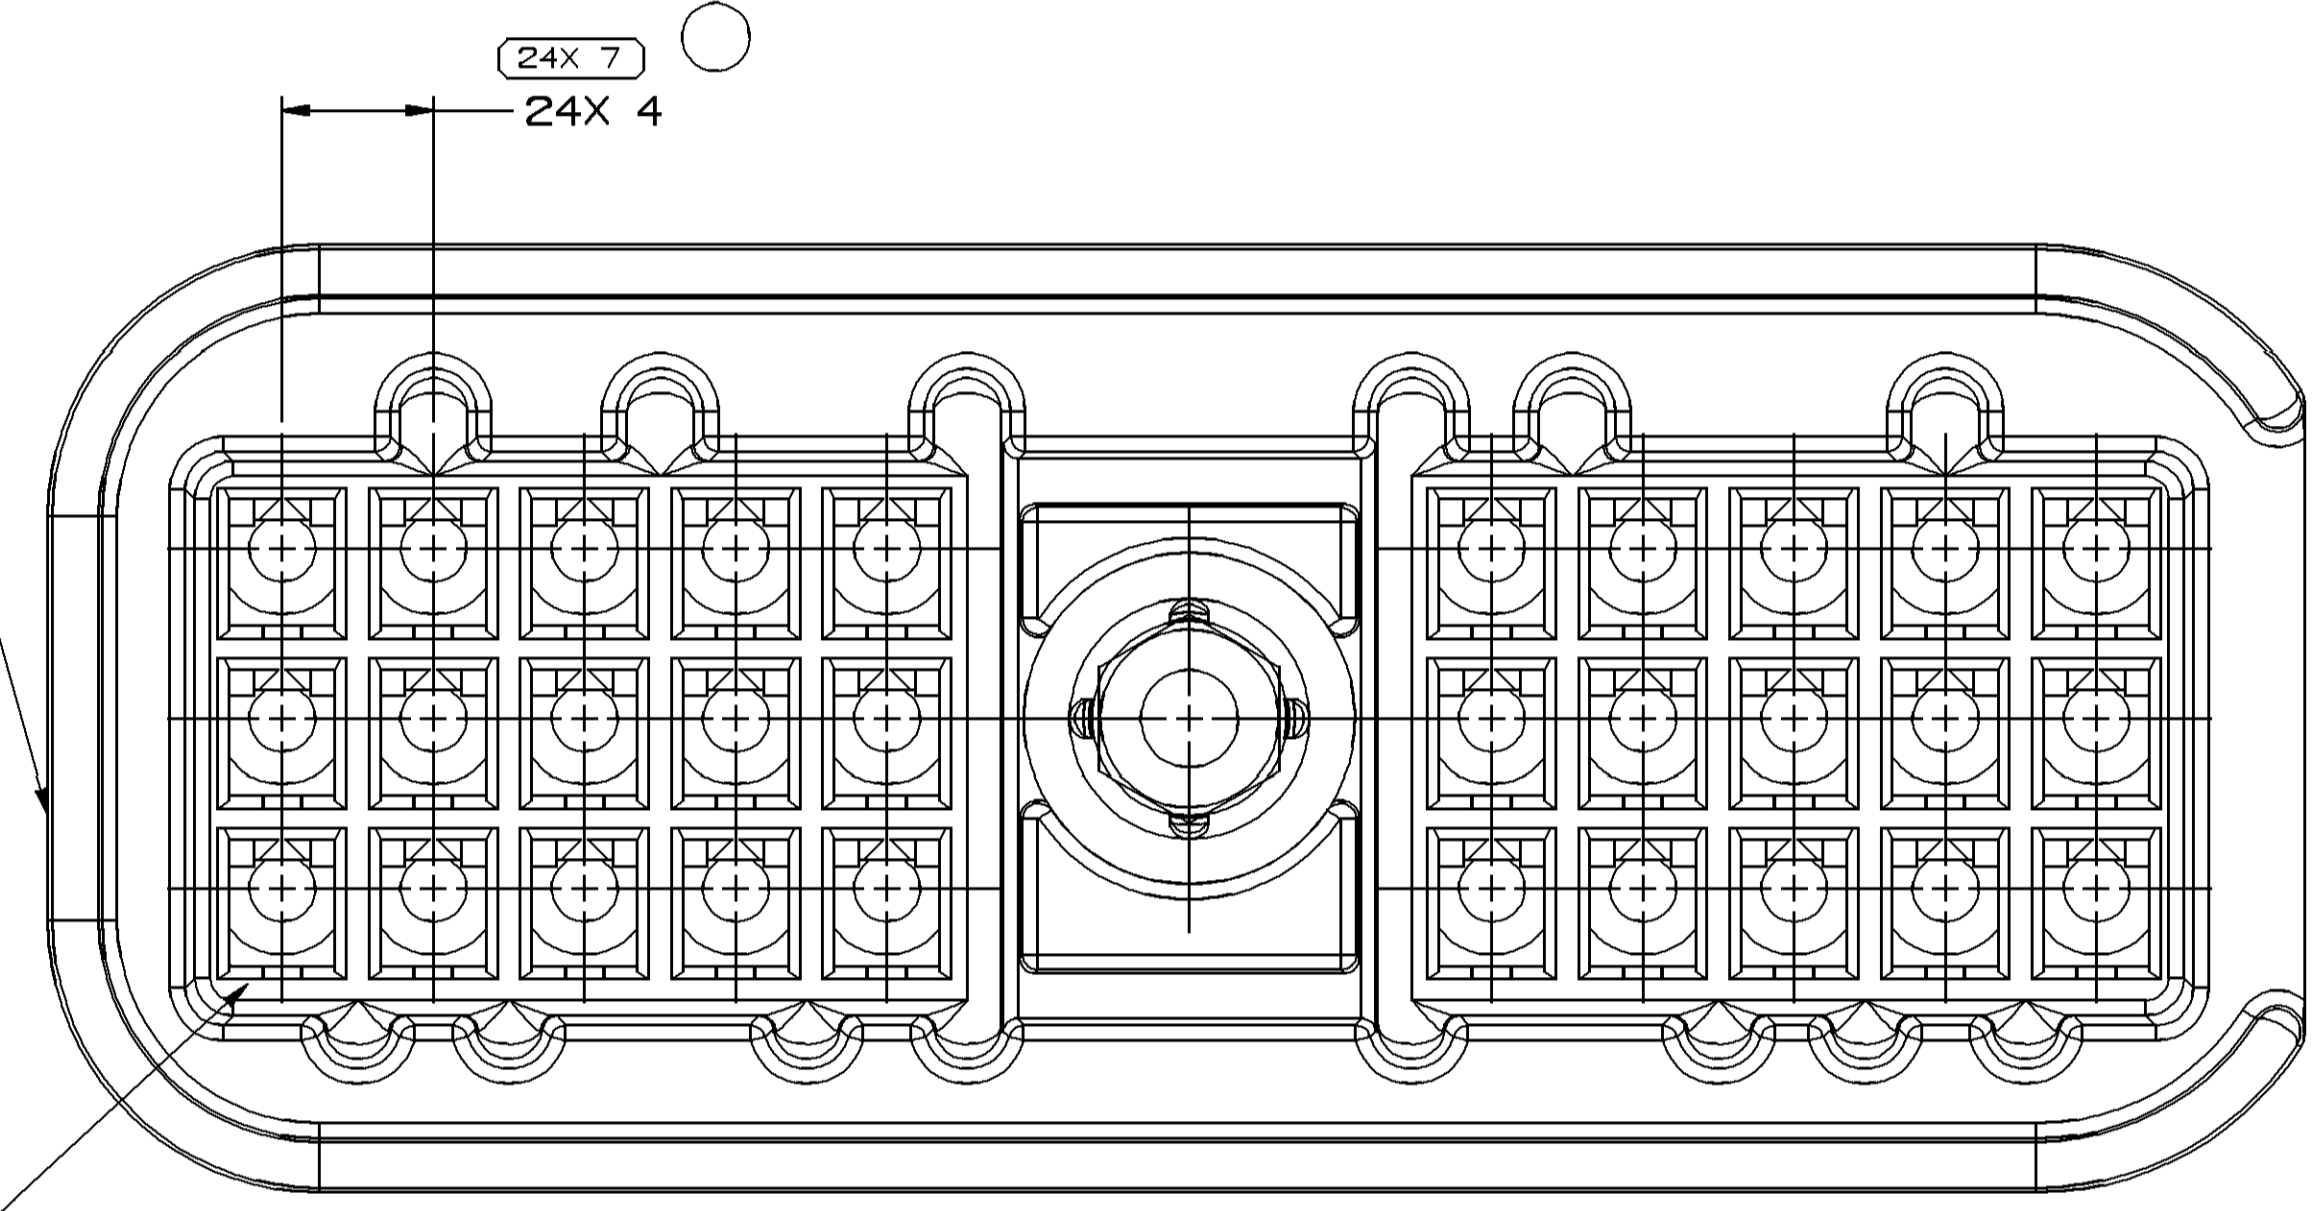

CONTINUOUS SHROUD WALL THIS END ONLY