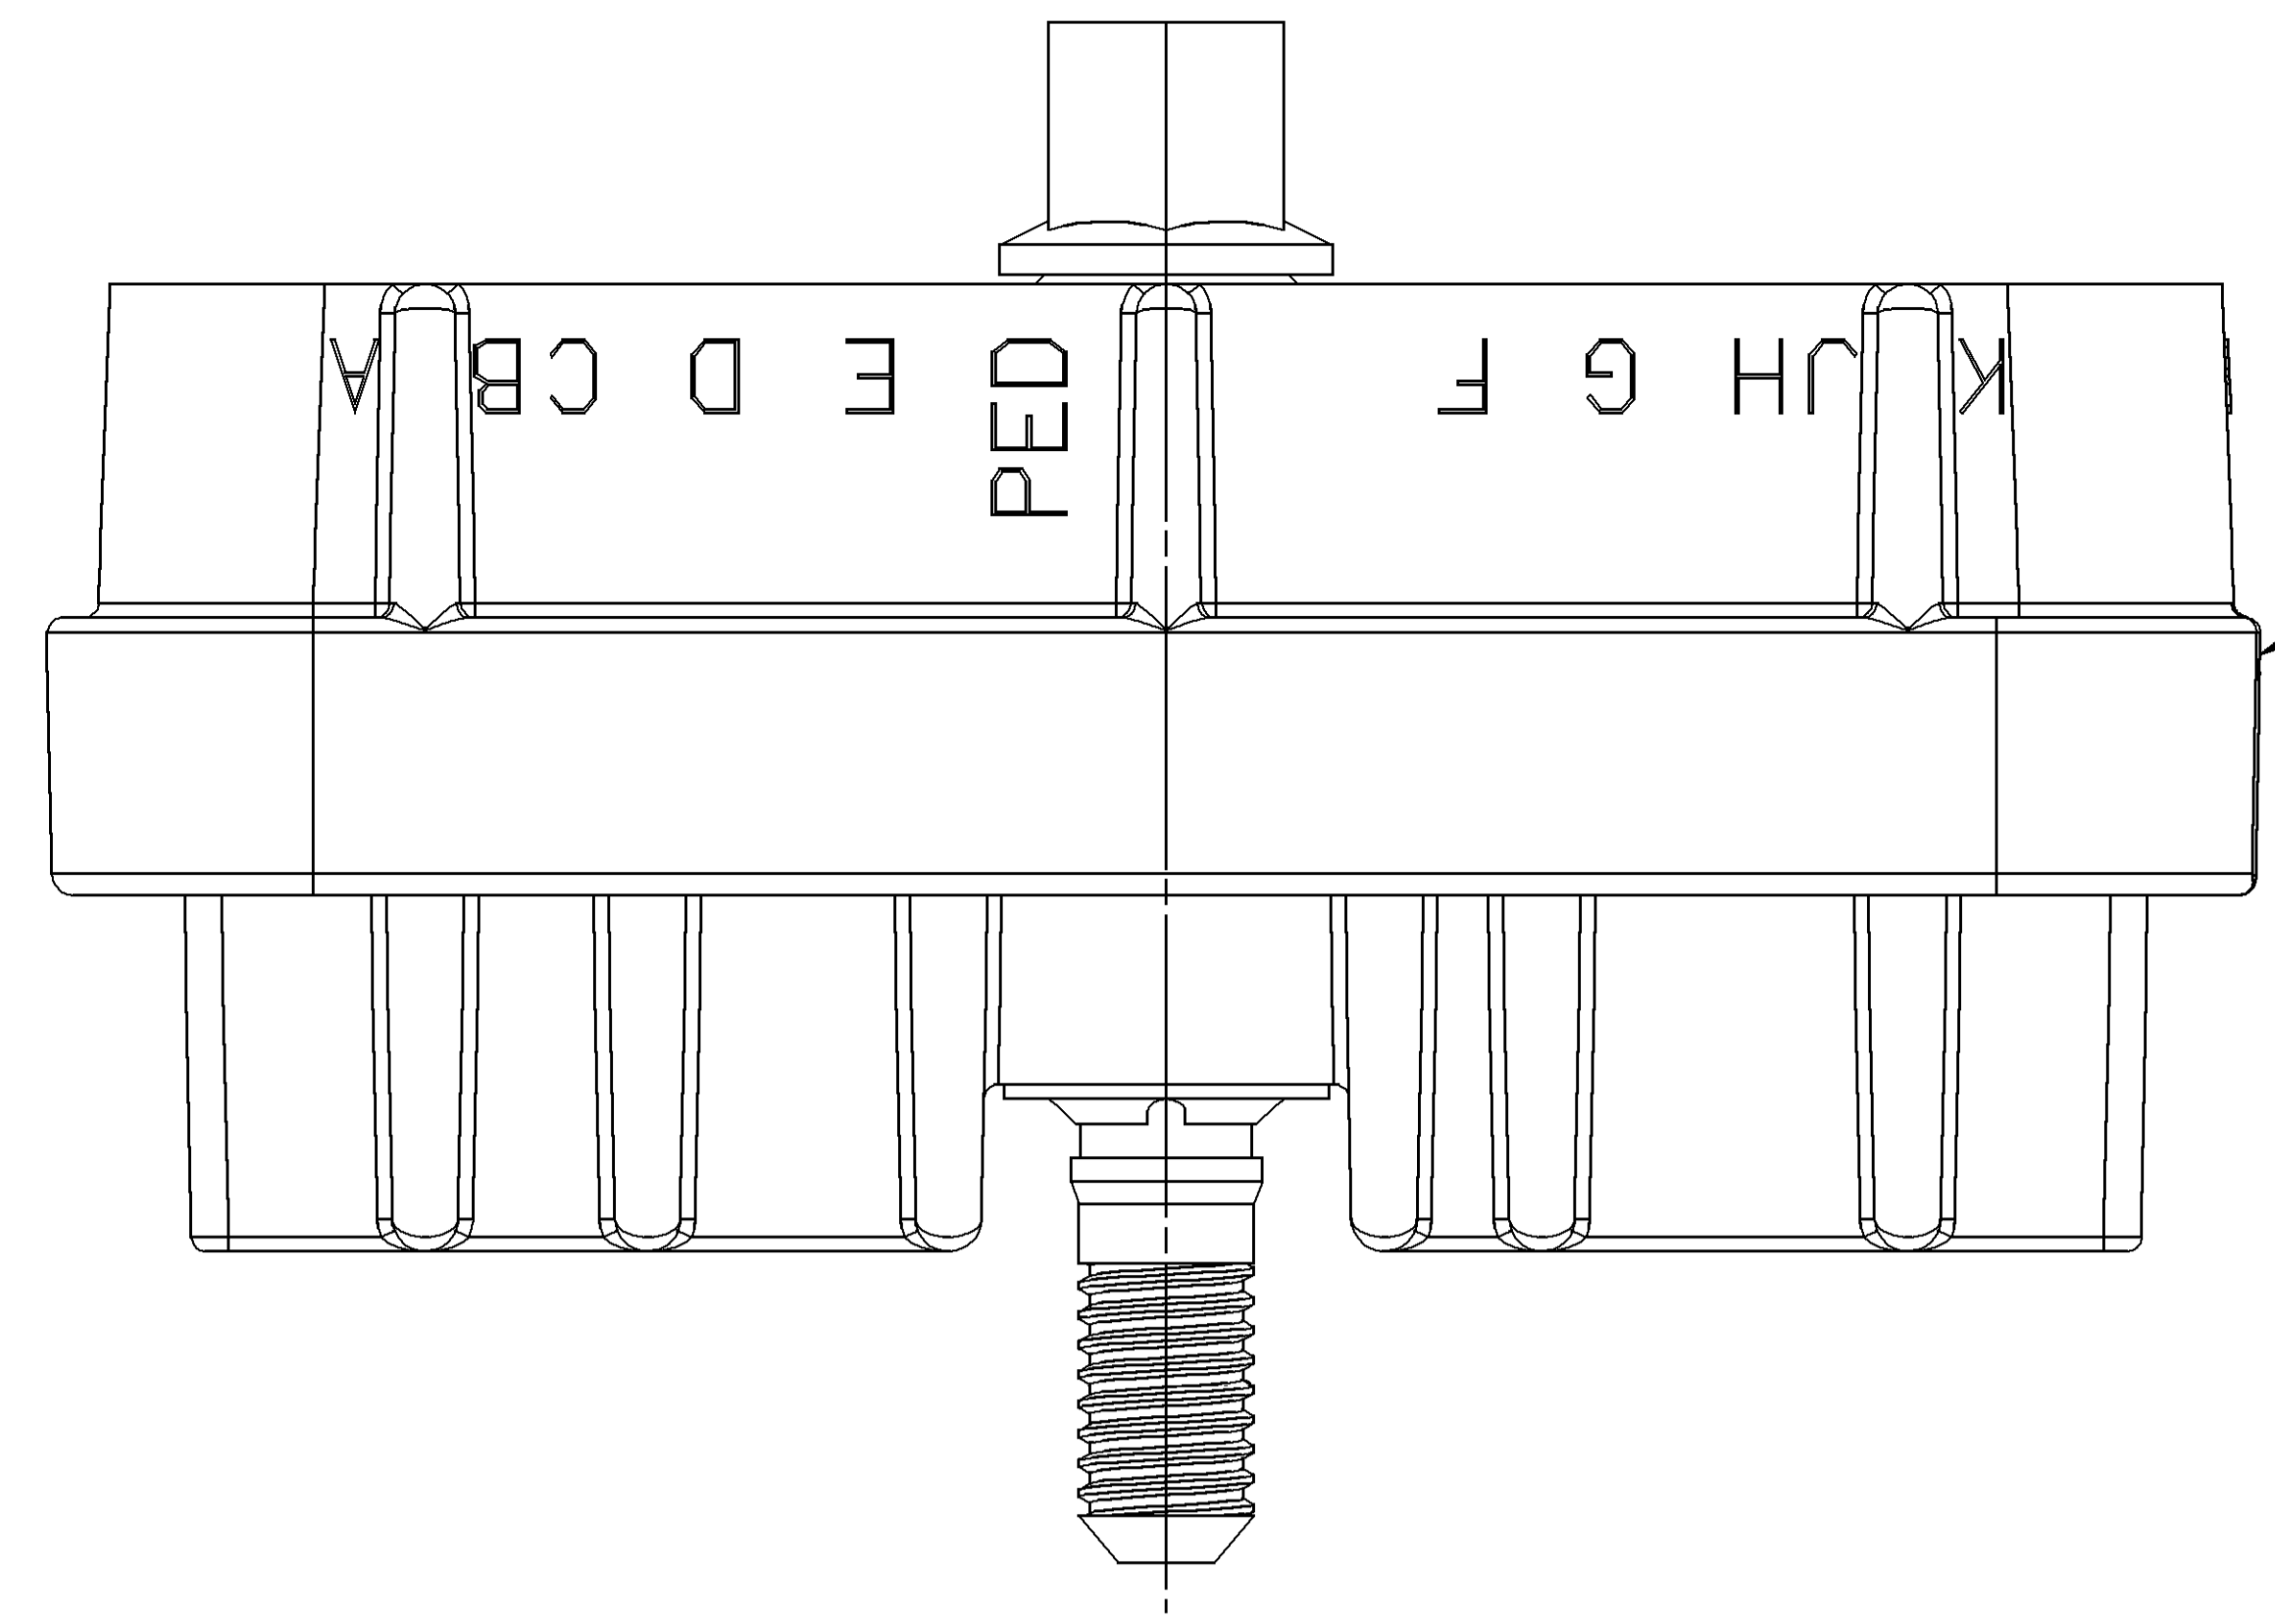

SYMBOL DEFINITION		TOTAL NO OF INSPECTIONS REQUIRED	MISSING SYMBOLS
A DIMENSION WITHOUT AN INSPECTION REPORT SYMBOL DOES NOT REQUIRE INSPECTION. IT MAY BE CONTROLLED ON THE INDIVIDUAL COMPONENT DRAWING.		28	1-6 8 10 14
LAST NO. USED		14	

DWG STATUS				REVISION HISTORY		AUTH	DR	APVD	APVD
DATE	STG	REV	N/P	CHG	ZONE				
23M104	R	01	-	-		RELEASED	255795	RTV	FRGMGR
26AP05	R	01	AA	-		REMOVED LABEL FOR ASSEMBLY PART NUMBER CALLOUT	266520	JTV	FKVMGR
20AU07	R	01	AB	-		24X 4 DIM WAS BX 4, 25.1±0.3 DIM WAS 25.1, REMOVED DIMS 1-6, 8, 10 & 14 AND ADDED APPEARANCE NOTE	402146	MEC	MECRLS