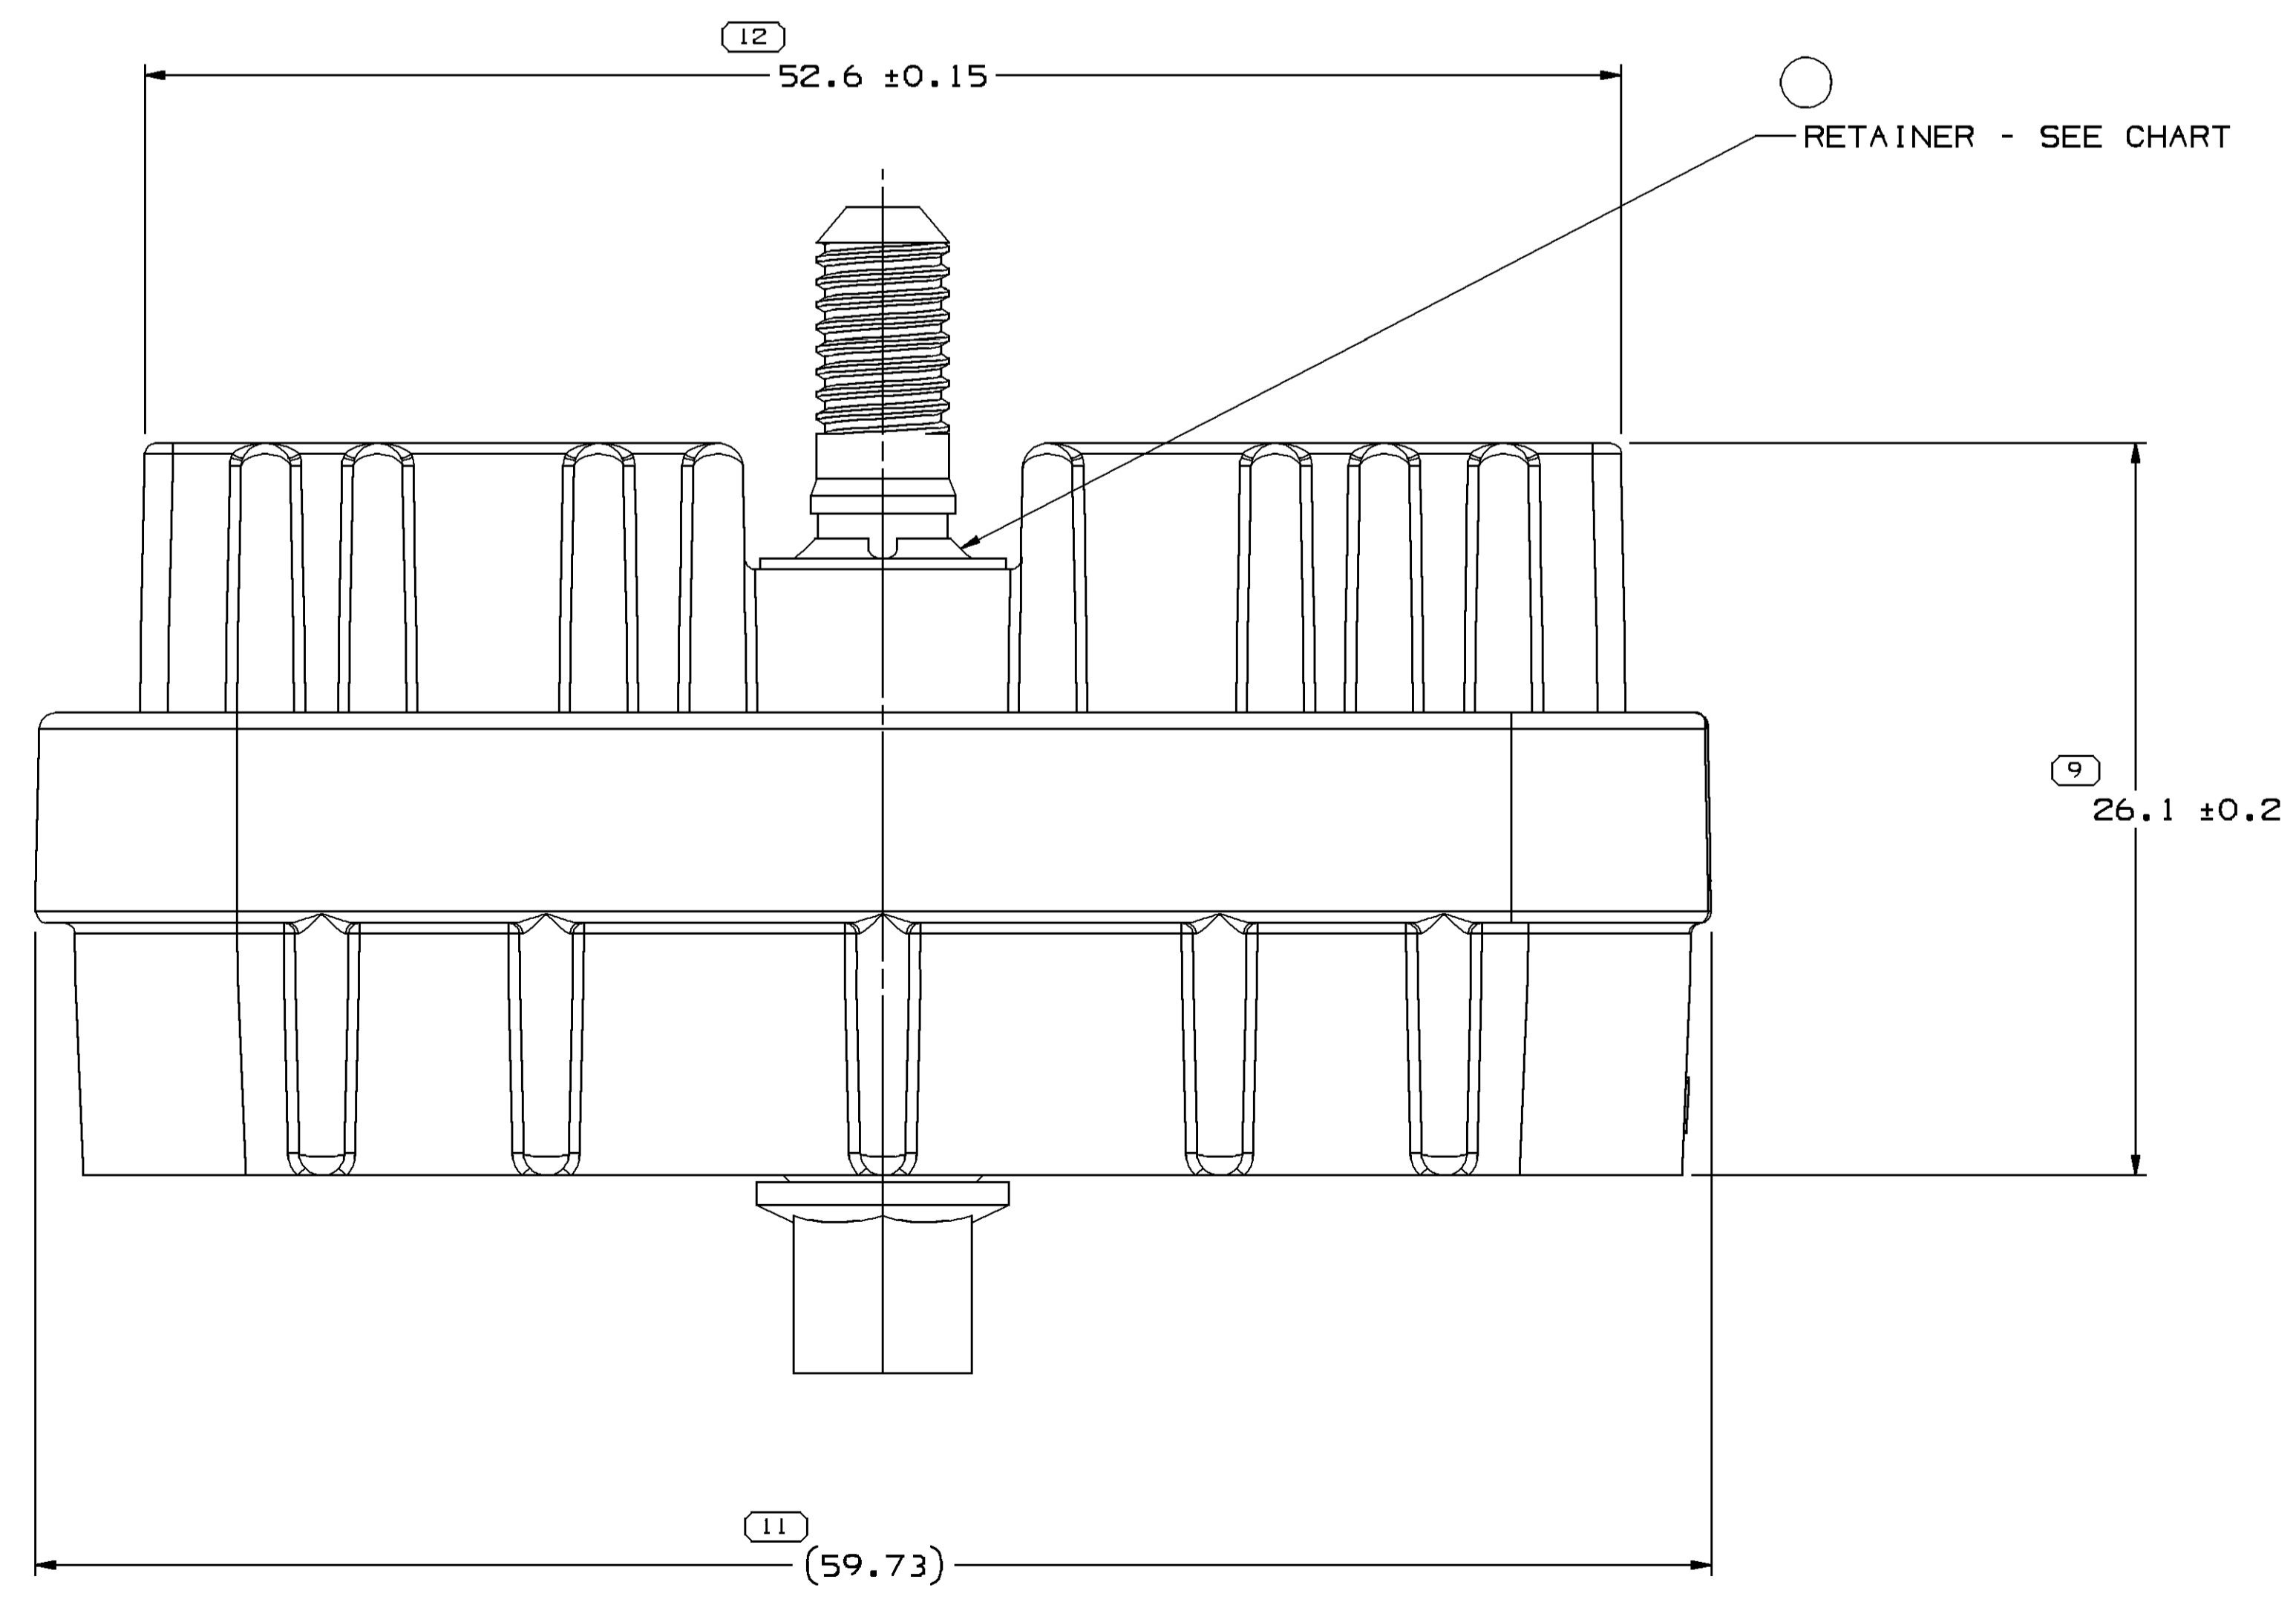

CONTINUOUS SHROUD WALL THIS END ONLY