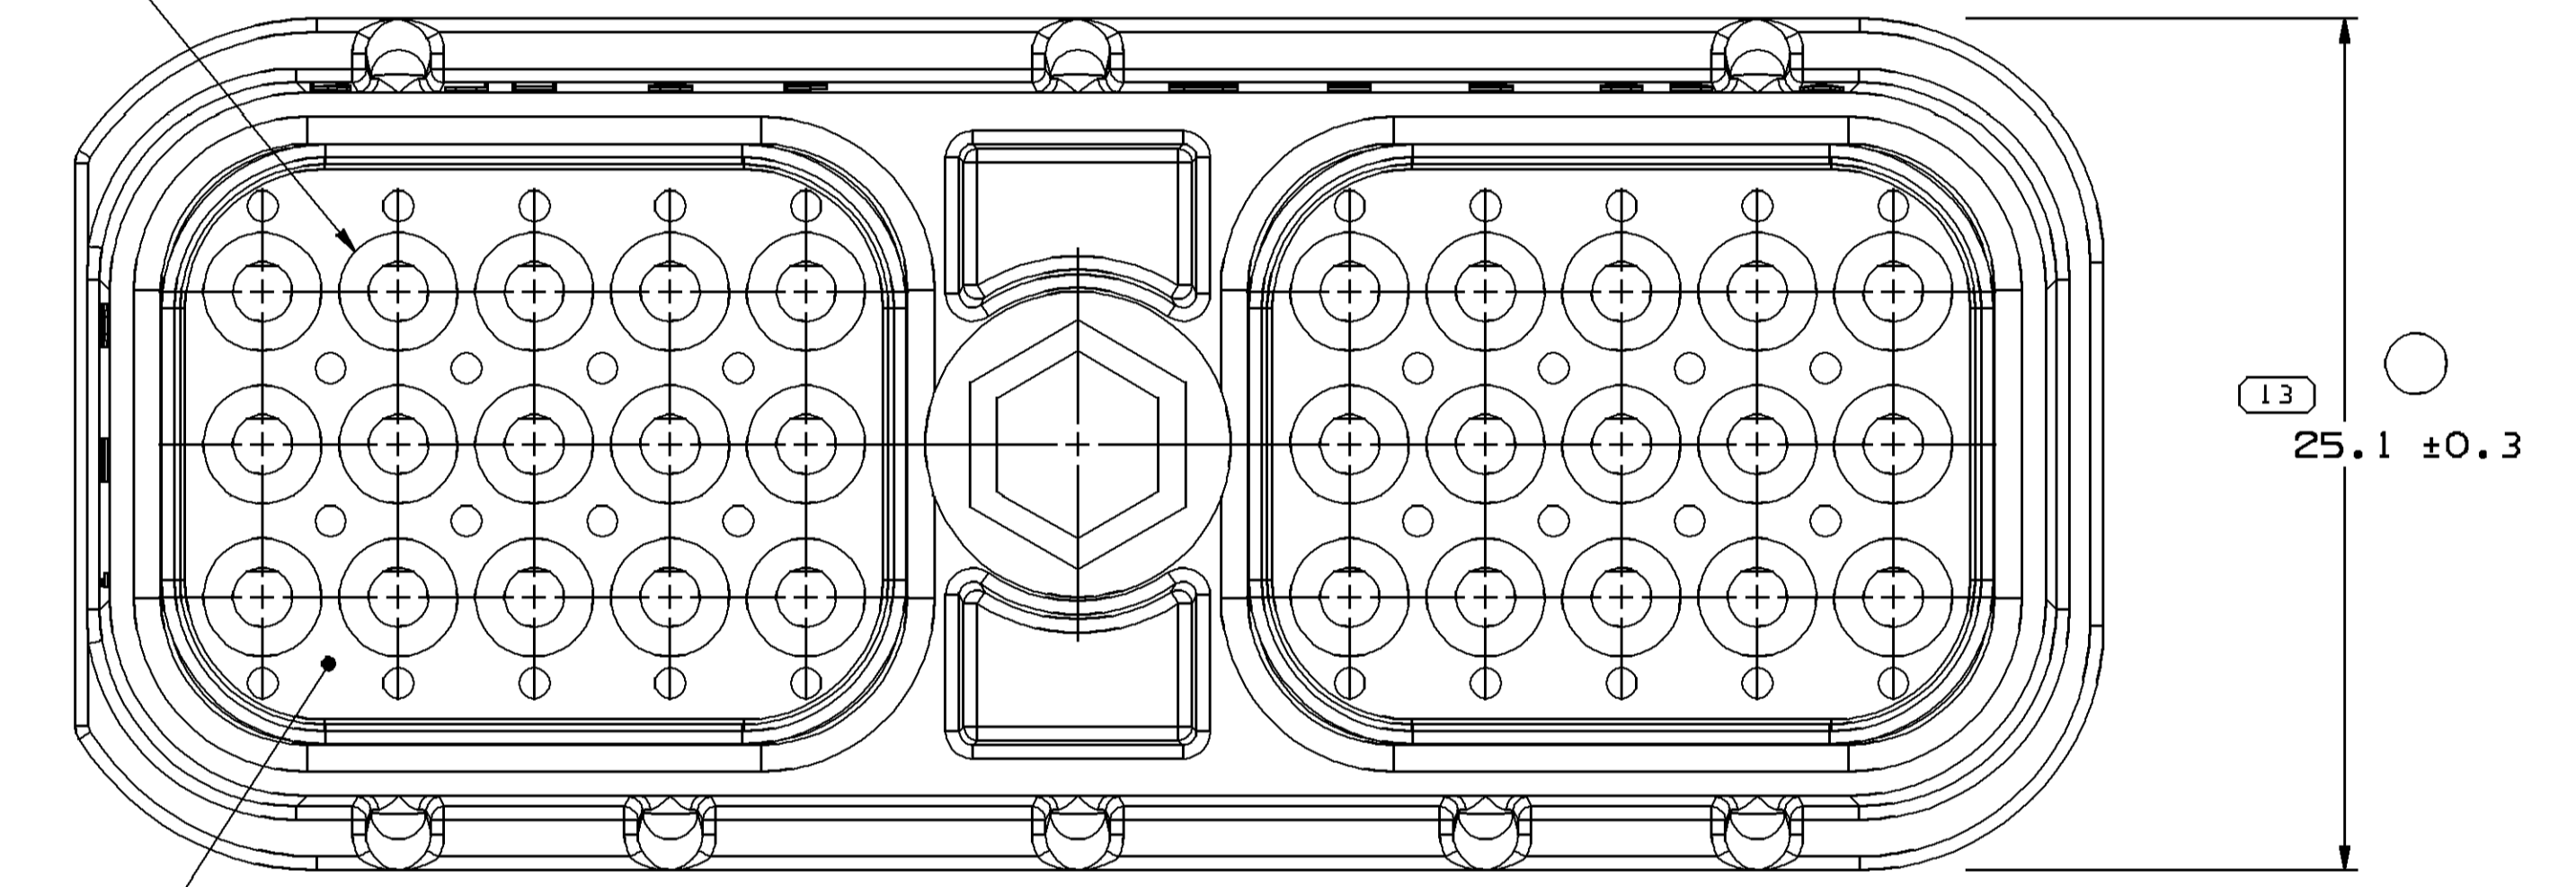

CONTINUOUS SHROUD WALL THIS END ONLY