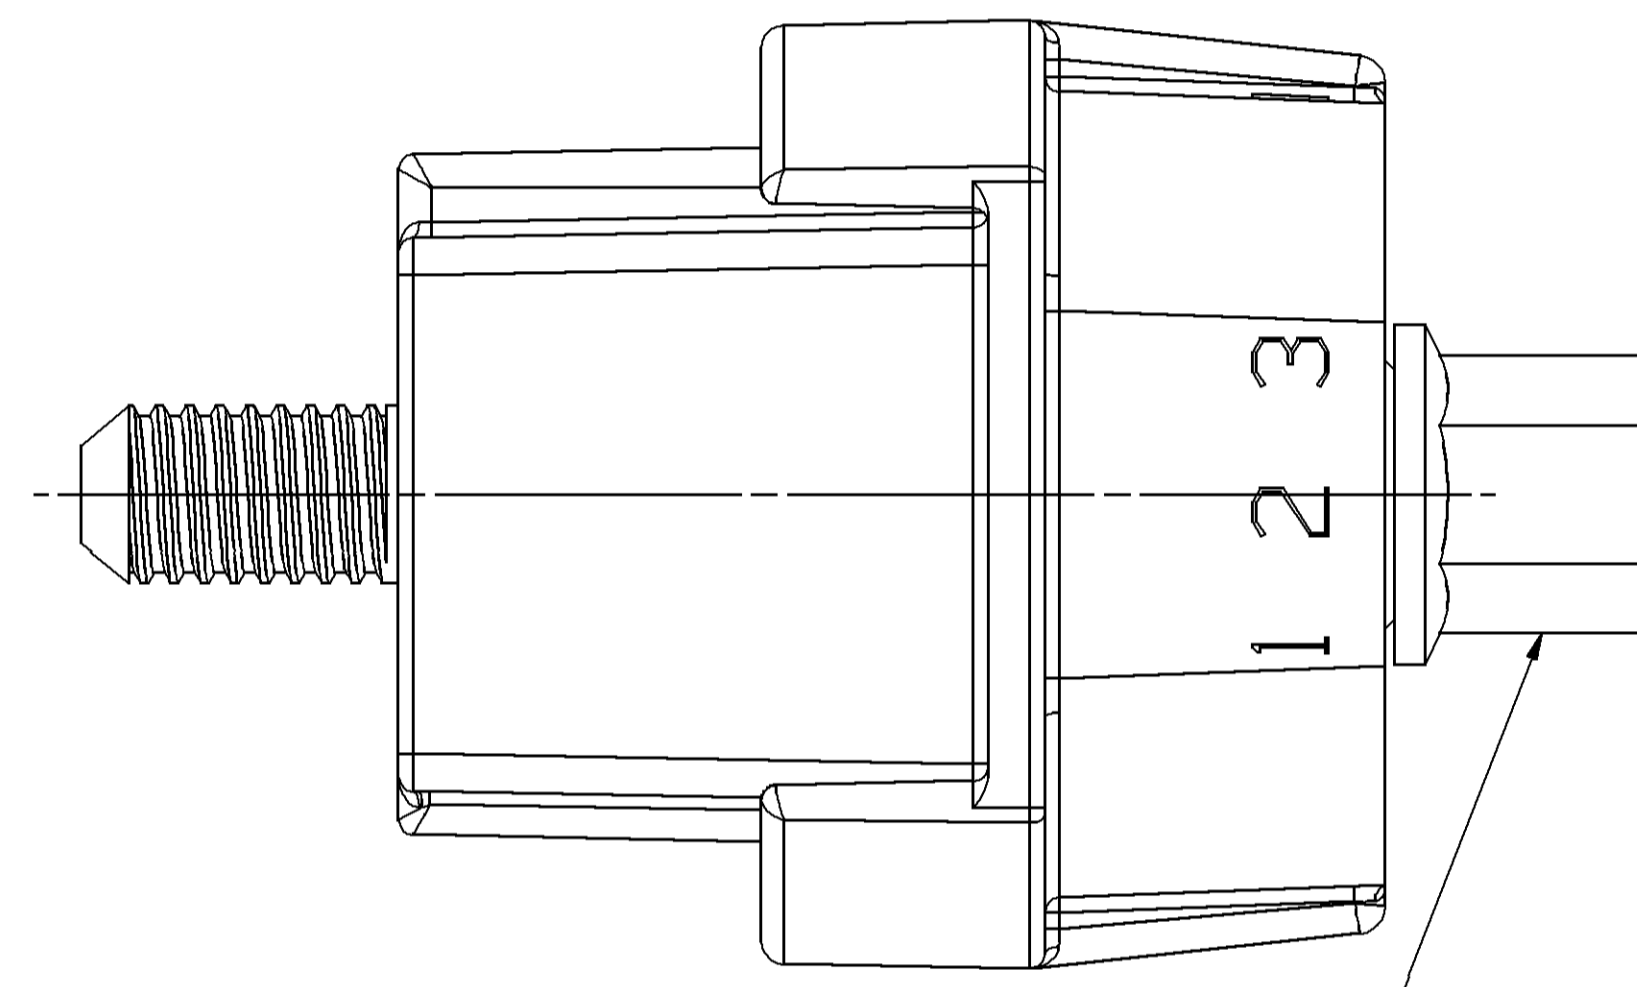

CONTINUOUS SHROUD WALL THIS END ONLY