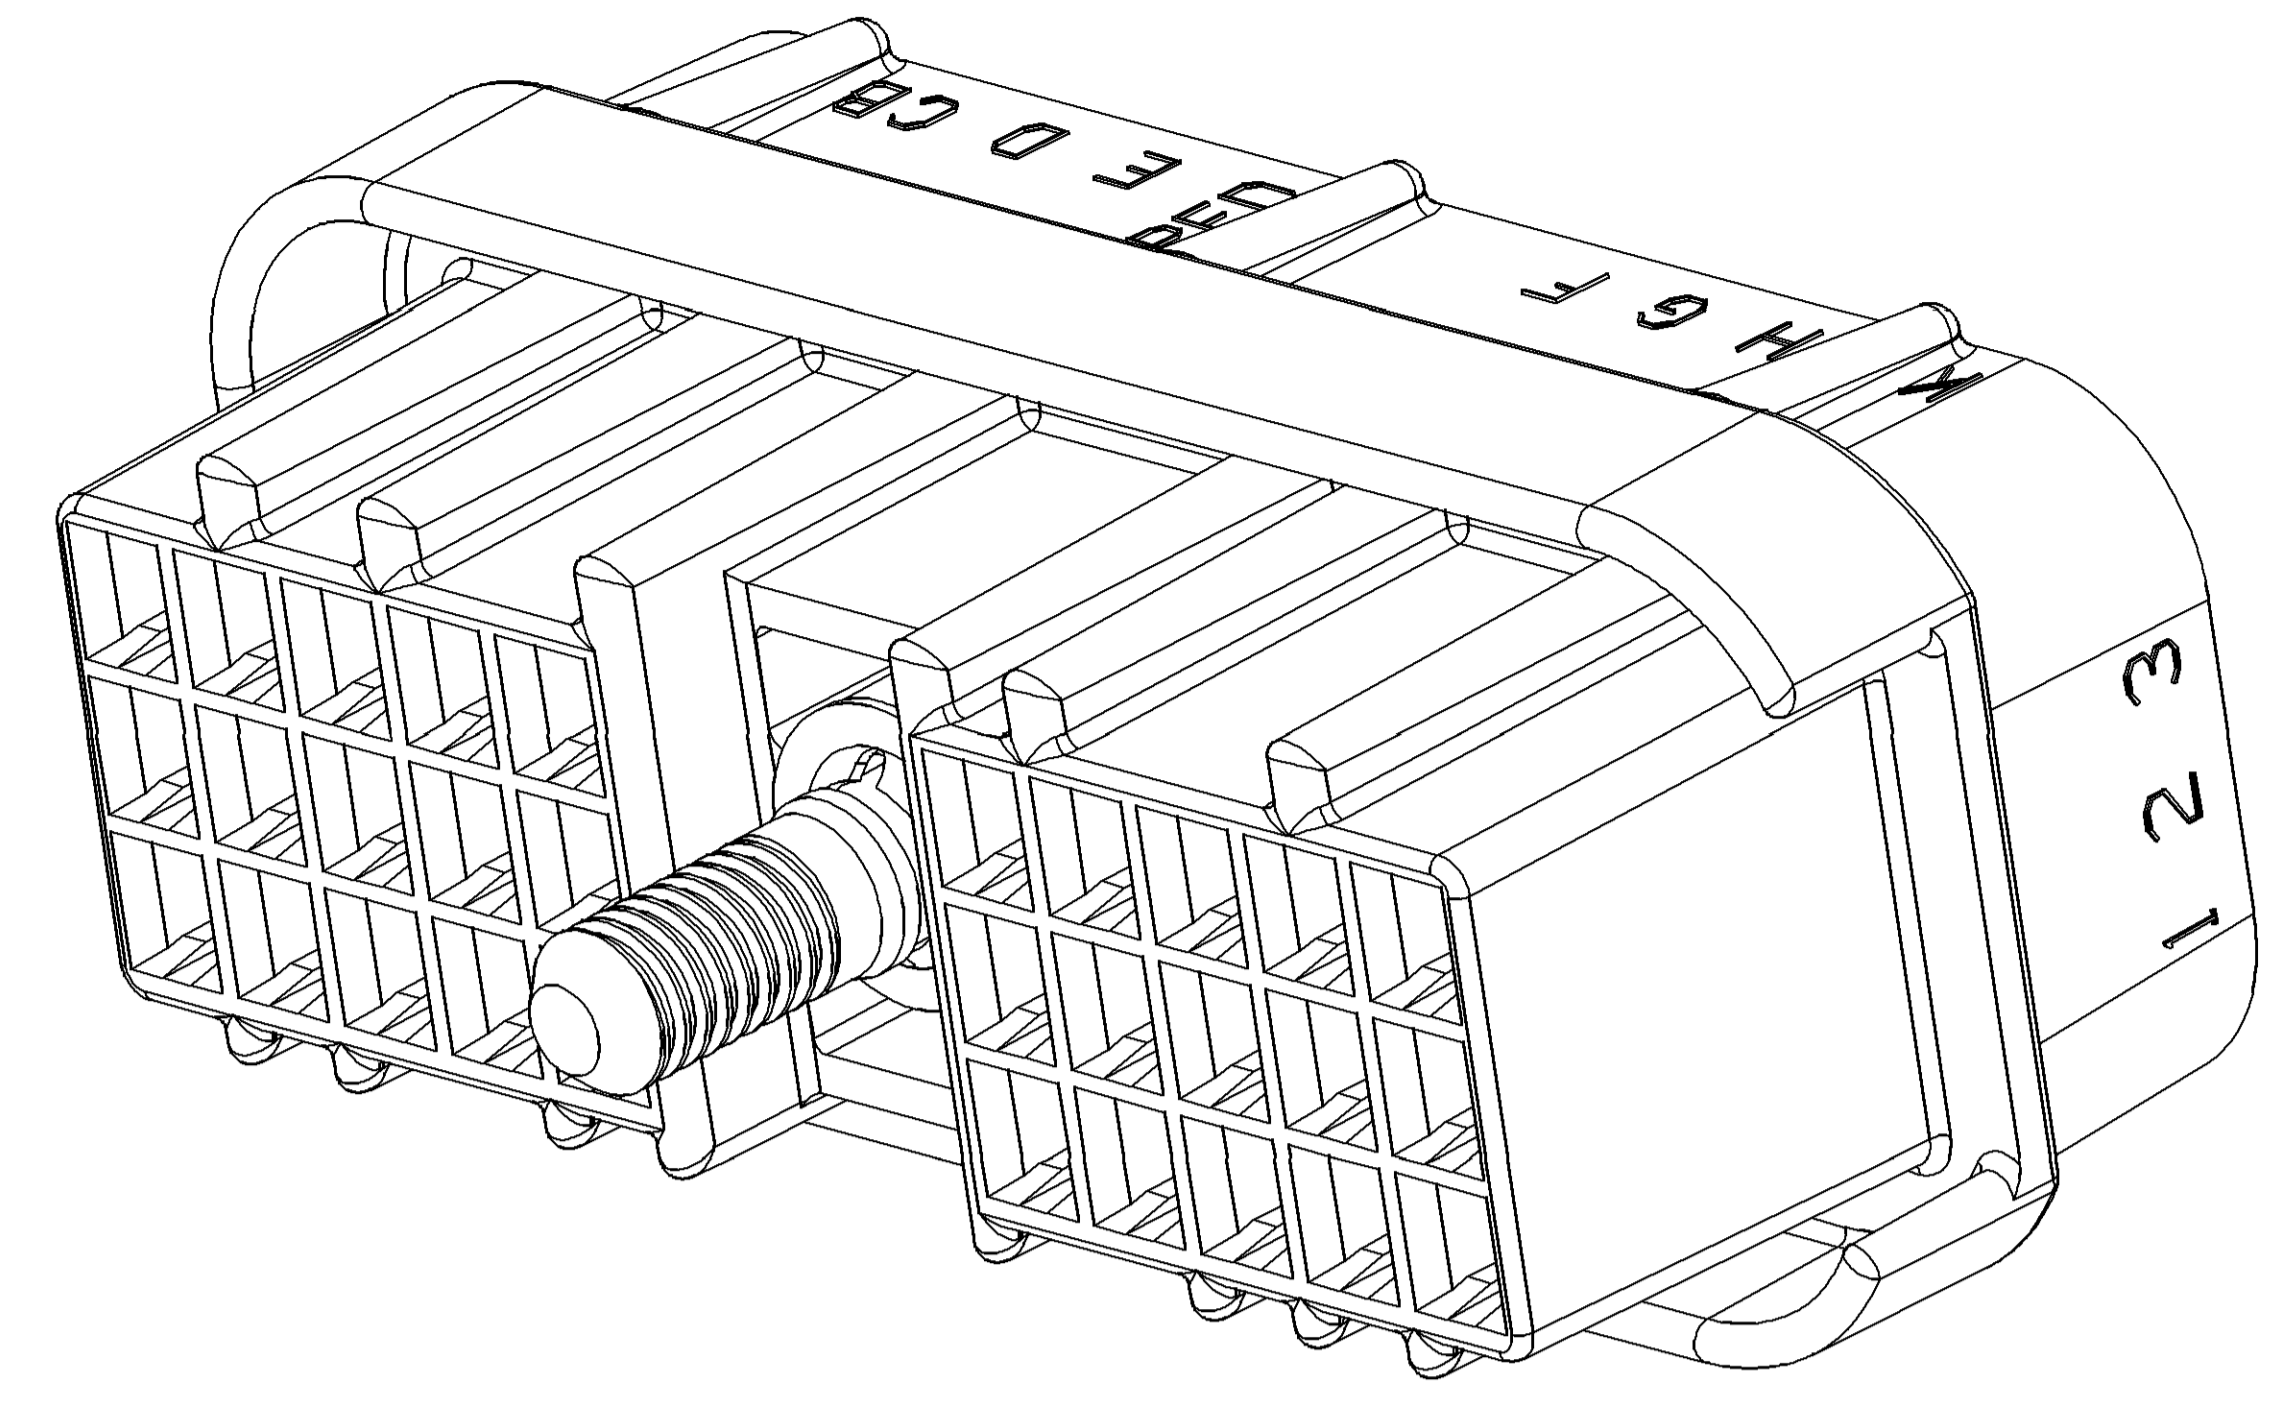

SYMBOL DEFINITION		TOTAL NO OF INSPECTIONS REQUIRED	MISSING SYMBOLS
A DIMENSION WITHOUT AN INSPECTION REPORT SYMBOL DOES NOT REQUIRE INSPECTION. IT MAY BE CONTROLLED ON THE INDIVIDUAL COMPONENT DRAWING.		28	1-6 8 10 14
LAST NO. USED		14	

DWG STATUS				REVISION HISTORY		AUTH	DR	APVD	APVD
DATE	STG	REV	N/P	CHG	ZONE				
23M104	R	01	-	-		RELEASED	255795	RTV	FRGMGR
26AP05	R	01	AA	-		REMOVED LABEL FOR ASSEMBLY PART NUMBER CALLOUT	266520	JTV	FKVMGR
20AU07	R	01	AB	-		24X 4 DIM WAS BX 4, 25.1±0.3 DIM WAS 25.1, REMOVED DIMS 1-6, 8, 10 & 14 AND ADDED APPEARANCE NOTE	402146	MEC	MECRLS