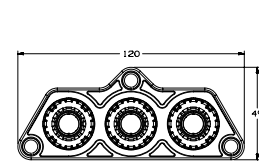

* Available configurations with associated BOM (Bill Of Materials).

ASSOCIATED PARTS

Description	Cable size				BOM**
	16 mm ²	25 mm ²	35 mm ²	50 mm ²	
Peripheral Seal	35116341				1, 2 or 3
ASM shielding inner ferule	35172747				1, 2 or 3
Shielding outer ferrule	33340554	35172745	35172743	33340551	1, 2 or 3
Single wire seal	33340537	35172739	35172738	33340534	1, 2 or 3
Protection cover assembly	33340542	33340541	33340540	33340539	1, 2 or 3

** Depending on if the component is for 1, 2 or 3 Way pass-through.

DIMENSION MEASUREMENT SAMPLE

33350176

33350179

33350182

COMPATIBLE WITH

Part numbers, specifications, dimensions and performance data in this document are for general references only and are subject to change without notice. To verify product information, please contact an Aptiv representative.