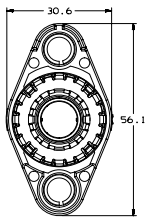

Visit aptiv.com

Code	Cable size				BOM
	16 mm ²	25 mm ²	35 mm ²	50 mm ²	
1 Way*					
A	33350177	33350176	33350175	33349598	1
B	-	-	-	35083309	1
2 Way*					
A	33350180	33350179	3335178	33349600	2
3 Way*					
A	33350183	33350182	33350181	33350072	3

* Available configurations with associated BOM (Bill Of Materials).

ASSOCIATED PARTS

Description	Cable size				BOM**
	16 mm ²	25 mm ²	35 mm ²	50 mm ²	
Peripheral Seal	35116341				1, 2 or 3
ASM shielding inner ferule	35172747				1, 2 or 3
Shielding outer ferrule	33340554	35172745	35172743	33340551	1, 2 or 3
Single wire seal	33340537	35172739	35172738	33340534	1, 2 or 3
Protection cover assembly	33340542	33340541	33340540	33340539	1, 2 or 3

** Depending on if the component is for 1, 2 or 3 Way pass-through.

DIMENSION MEASUREMENT SAMPLE

33350176

33350179

33350182

COMPATIBLE WITH

Part numbers, specifications, dimensions and performance data in this document are for general references only and are subject to change without notice. To verify product information, please contact an Aptiv representative.