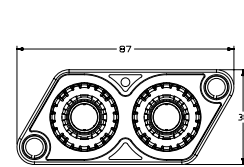

Visit aptiv.com

Code	Cable size				BOM
	16 mm ²	25 mm ²	35 mm ²	50 mm ²	
1 Way*					
A	33350177	33350176	33350175	33349598	1
B	-	-	-	35083309	1
2 Way*					
A	33350180	33350179	3335178	33349600	2
3 Way*					
A	33350183	33350182	33350181	33350072	3

* Available configurations with associated BOM (Bill Of Materials).

ASSOCIATED PARTS

Description	Cable size				BOM**
	16 mm ²	25 mm ²	35 mm ²	50 mm ²	
Peripheral Seal	35116341				1, 2 or 3
ASM shielding inner ferule	35172747				1, 2 or 3
Shielding outer ferrule	33340554	35172745	35172743	33340551	1, 2 or 3
Single wire seal	33340537	35172739	35172738	33340534	1, 2 or 3
Protection cover assembly	33340542	33340541	33340540	33340539	1, 2 or 3

** Depending on if the component is for 1, 2 or 3 Way pass-through.

DIMENSION MEASUREMENT SAMPLE

33350176

33350179

33350182

COMPATIBLE WITH

Part numbers, specifications, dimensions and performance data in this document are for general references only and are subject to change without notice. To verify product information, please contact an Aptiv representative.