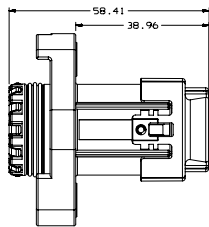

Visit aptiv.com

Code	Cable size				BOM
	16 mm ²	25 mm ²	35 mm ²	50 mm ²	
1 Way*					
A	33350177	33350176	33350175	33349598	1
B	-	-	-	35083309	1
2 Way*					
A	33350180	33350179	3335178	33349600	2
3 Way*					
A	33350183	33350182	33350181	33350072	3

* Available configurations with associated BOM (Bill Of Materials).

ASSOCIATED PARTS

Description	Cable size				BOM**
	16 mm ²	25 mm ²	35 mm ²	50 mm ²	
Peripheral Seal	35116341				1, 2 or 3
ASM shielding inner ferule	35172747				1, 2 or 3
Shielding outer ferrule	33340554	35172745	35172743	33340551	1, 2 or 3
Single wire seal	33340537	35172739	35172738	33340534	1, 2 or 3
Protection cover assembly	33340542	33340541	33340540	33340539	1, 2 or 3

** Depending on if the component is for 1, 2 or 3 Way pass-through.

DIMENSION MEASUREMENT SAMPLE

33350176

33350179

33350182

COMPATIBLE WITH

Part numbers, specifications, dimensions and performance data in this document are for general references only and are subject to change without notice. To verify product information, please contact an Aptiv representative.