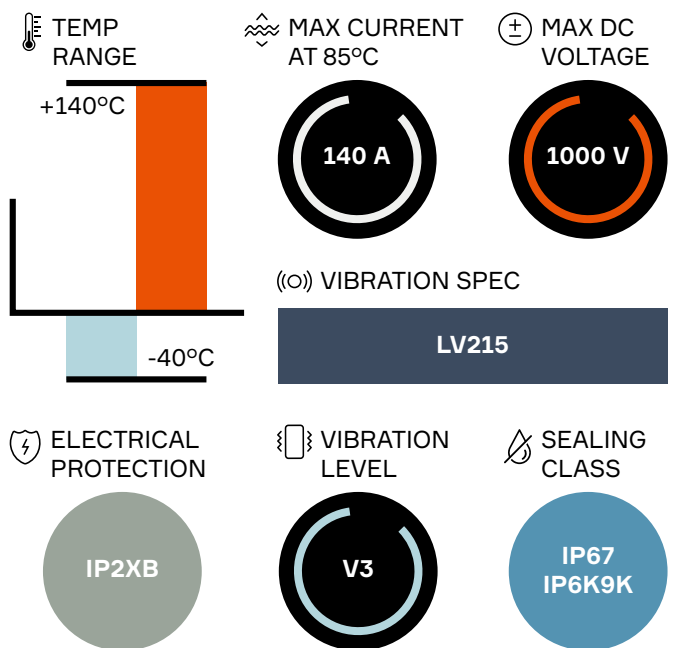

TECHNICAL CHARACTERISTICS