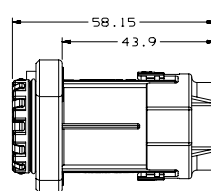

Visit aptiv.com

Code	Cable size				BOM
	16 mm ²	25 mm ²	35 mm ²	50 mm ²	
1 Way*					
A	33350177	33350176	33350175	33349598	1
B	-	-	-	35083309	1
2 Way*					
A	33350180	33350179	3335178	33349600	2
3 Way*					
A	33350183	33350182	33350181	33350072	3

* Available configurations with associated BOM (Bill Of Materials).

ASSOCIATED PARTS

Description	Cable size				BOM**
	16 mm ²	25 mm ²	35 mm ²	50 mm ²	
Peripheral Seal	35116341				1, 2 or 3
ASM shielding inner ferule	35172747				1, 2 or 3
Shielding outer ferrule	33340554	35172745	35172743	33340551	1, 2 or 3
Single wire seal	33340537	35172739	35172738	33340534	1, 2 or 3
Protection cover assembly	33340542	33340541	33340540	33340539	1, 2 or 3

** Depending on if the component is for 1, 2 or 3 Way pass-through.

DIMENSION MEASUREMENT SAMPLE

33350176

33350179

33350182

COMPATIBLE WITH

Part numbers, specifications, dimensions and performance data in this document are for general references only and are subject to change without notice. To verify product information, please contact an Aptiv representative.