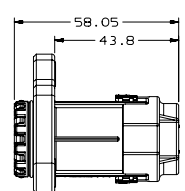

Visit aptiv.com

Code	Cable size				BOM
	16 mm ²	25 mm ²	35 mm ²	50 mm ²	
1 Way*					
A	33350177	33350176	33350175	33349598	1
B	-	-	-	35083309	1
2 Way*					
A	33350180	33350179	3335178	33349600	2
3 Way*					
A	33350183	33350182	33350181	33350072	3

* Available configurations with associated BOM (Bill Of Materials).

ASSOCIATED PARTS

Description	Cable size				BOM**
	16 mm ²	25 mm ²	35 mm ²	50 mm ²	
Peripheral Seal	35116341				1, 2 or 3
ASM shielding inner ferule	35172747				1, 2 or 3
Shielding outer ferrule	33340554	35172745	35172743	33340551	1, 2 or 3
Single wire seal	33340537	35172739	35172738	33340534	1, 2 or 3
Protection cover assembly	33340542	33340541	33340540	33340539	1, 2 or 3

** Depending on if the component is for 1, 2 or 3 Way pass-through.

DIMENSION MEASUREMENT SAMPLE

33350176

33350179

33350182

COMPATIBLE WITH

Part numbers, specifications, dimensions and performance data in this document are for general references only and are subject to change without notice. To verify product information, please contact an Aptiv representative.