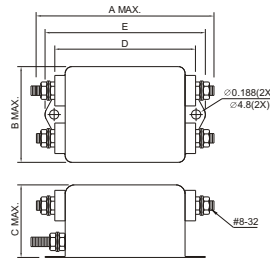

**MECHANICAL CONSTRUCTION**

AG5

AW5

WIRE LENGTH : 4.0" MIN.

UNIT: INCH  
mm

**MECHANICAL CONSTRUCTION**

AS5

BG5

BS5

CG5

CS5

DG3S

SUGGESTED MOUNTING CUTOUT

UNIT: INCH  
mm