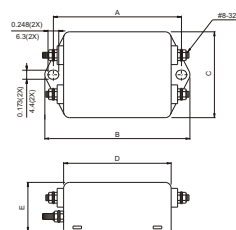

BS5

CG5

CS5

DG3S

SUGGESTED MOUNTING CUTOUT

UNIT: INCH  
mm

# MECHANICAL CONSTRUCTION

DG3

DW3S

BG5B  
(option wire style)

CG5B

CW5B

CS5B

GENERAL PURPOSE ONE-STAGE FILTERS