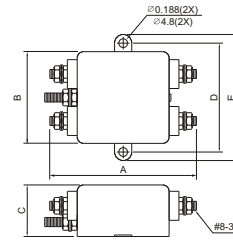

### INSERTION LOSS (TYPICAL)

**SERIES DIMENSIONS**

CURRENT RATING	STYLE	DIMENSIONS IN INCHES/mm					
		A	B	C	D	E	F
3A	BG5B	2.13 54.0	2.54 64.5	1.34 34.0	1.77 45.0	1.18 30.0	-
6A	BG5B						-
12A	BG5B						-
16A	CG5B	2.40 61.0	2.81 71.5	1.79 45.5	2.02 51.3	3.94 100.0	-
	CW5B	-					
20A	CG5B	2.95 75.0	3.34 84.8	2.04 51.8	2.52 64.0	3.94 100.0	-
	CS5B	-					
30A	CS5B	4.06 103.0	4.49 114.0	2.22 56.5	3.74 95.0	1.83 46.4	-

**MECHANICAL CONSTRUCTION**

AG5

AW5

WIRE LENGTH : 4.0" MIN.

UNIT: INCH  
mm

**MECHANICAL CONSTRUCTION**

AS5

BG5

BS5

CG5

CS5

DG3S

SUGGESTED MOUNTING CUTOUT

UNIT: INCH  
mm