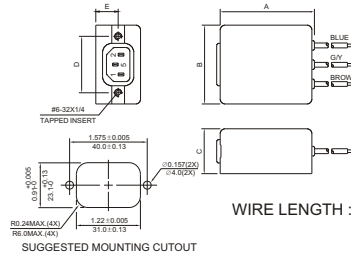

BG5B
(option wire style)