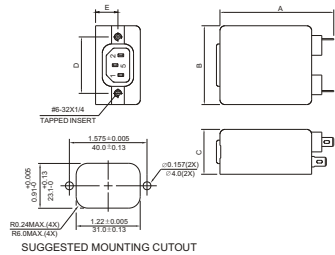

MECHANICAL CONSTRUCTION