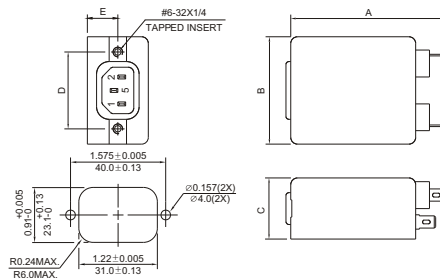

**MECHANICAL CONSTRUCTION**

AG5

AW5

WIRE LENGTH : 4.0" MIN.

UNIT: INCH  
mm

**MECHANICAL CONSTRUCTION**

AS5

BG5

BS5

CG5

CS5

DG3S

SUGGESTED MOUNTING CUTOUT

UNIT: INCH  
mm