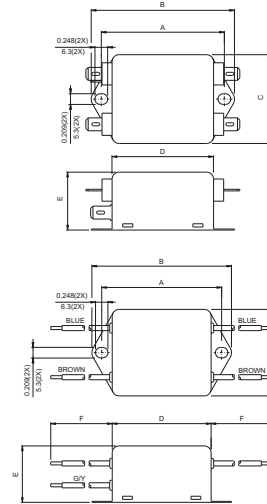

### SERIES DIMENSIONS

CURRENT RATING	STYLE	DIMENSIONS IN INCHES/mm						
		A	B	C	D	E		
2A	AG5	2.99	51.8	0.90	2.38	2.79		
		75.9					22.9	
AW5	1.83	1.16		60.5				70.9
	46.5							
3A	AG5	2.99		1.29			1.575	0.61
		75.9						
	AW5	1.83		32.8	40.0	15.5		
		46.5						
	DG3S	3.14						
DW3S	79.8							
5A	AG5	2.99		2.30	1.16	2.38	2.79	
		75.9						29.5
	AW5	1.83	1.29		1.575	0.61		
		46.5						
	AS5	3.37	40.0		15.5			
	85.6							
DG3S	3.14							
DW3S	79.8							
10A	AG5	3.25	2.30	1.16	2.38	2.79		
		82.5					29.5	
	AW5	2.08		1.29	1.575	0.61		
		52.8						
	AS5	3.37		40.0	15.5			
85.6								
DG3S	3.22							
DW3S	81.5							
20A	BG5	3.25	2.52	1.54	2.94	3.36		
		82.5					39.1	
	BS5	3.37						74.7
85.6								
30A	CS5	3.87	2.04	1.54	2.94	3.36		
		98.3					51.8	85.3

**MECHANICAL CONSTRUCTION**

AG5

AW5

WIRE LENGTH : 4.0" MIN.

UNIT: INCH  
mm

**MECHANICAL CONSTRUCTION**

AS5

BG5

BS5

CG5

CS5

DG3S

SUGGESTED MOUNTING CUTOUT

UNIT: INCH  
mm

# MECHANICAL CONSTRUCTION

DG3

DW3S

BG5B  
(option wire style)

CG5B

CW5B

CS5B

GENERAL PURPOSE ONE-STAGE FILTERS