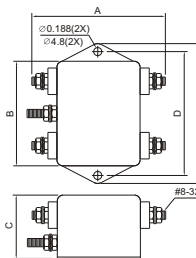

### INSERTION LOSS (TYPICAL)

**SERIES DIMENSIONS**

CURRENT RATING	STYLE	DIMENSIONS IN INCHES/mm					
		A	B	C	D	E	F
3A	BG5B	2.13 54.0	2.54 64.5	1.34 34.0	1.77 45.0	1.18 30.0	-
6A	BG5B						-
12A	BG5B						-
16A	CG5B	2.40 61.0	2.81 71.5	1.79 45.5	2.02 51.3	3.94 100.0	-
	CW5B	-					
20A	CG5B	2.95 75.0	3.34 84.8	2.04 51.8	2.52 64.0	3.94 100.0	-
	CS5B	-					
30A	CS5B	4.06 103.0	4.49 114.0	2.22 56.5	3.74 95.0	1.83 46.4	-

**MECHANICAL CONSTRUCTION**

AG5

AW5

WIRE LENGTH : 4.0" MIN.

UNIT: INCH  
mm

**MECHANICAL CONSTRUCTION**

AS5

BG5

BS5

CG5

CS5

DG3S

SUGGESTED MOUNTING CUTOUT

UNIT: INCH  
mm