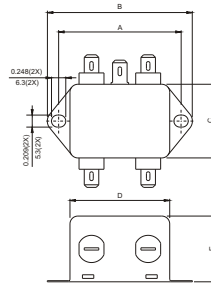

### SERIES DIMENSIONS

CURRENT RATING	STYLE	DIMENSIONS IN INCHES/mm						
		A	B	C	D	E		
2A	AG5	2.99	51.8	0.90	2.38	2.79		
		75.9					22.9	
AW5	1.83	1.16		60.5				70.9
	46.5							
3A	AG5	2.99		1.29			1.575	0.61
		75.9						
	AW5	1.83		32.8	40.0	15.5		
		46.5						
	DG3S	3.14						
DW3S	79.8							
5A	AG5	2.99		2.30	1.16	2.38	2.79	
		75.9						29.5
	AW5	1.83	1.29		1.575	0.61		
		46.5						
	AS5	3.37	40.0		15.5			
	85.6							
DG3S	3.14							
DW3S	79.8							
10A	AG5	3.25	2.30	1.16	2.38	2.79		
		82.5					29.5	
	AW5	2.08		1.29	1.575	0.61		
		52.8						
	AS5	3.37		40.0	15.5			
85.6								
DG3S	3.22							
DW3S	81.5							
20A	BG5	3.25	2.52	1.54	2.94	3.36		
		82.5					39.1	
	BS5	3.37						74.7
85.6								
30A	CS5	3.87	2.04	1.54	2.94	3.36		
		98.3					51.8	85.3

BS5

CG5

CS5

DG3S

SUGGESTED MOUNTING CUTOUT

UNIT: INCH  
mm

# MECHANICAL CONSTRUCTION

DG3

DW3S

BG5B  
(option wire style)

CG5B

CW5B

CS5B

GENERAL PURPOSE ONE-STAGE FILTERS