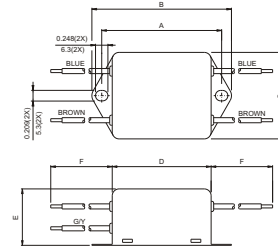

BS5

CG5

CS5

DG3S

SUGGESTED MOUNTING CUTOUT

UNIT: INCH  
mm

# MECHANICAL CONSTRUCTION

DG3

DW3S

BG5B  
(option wire style)

CG5B

CW5B

CS5B

GENERAL PURPOSE ONE-STAGE FILTERS