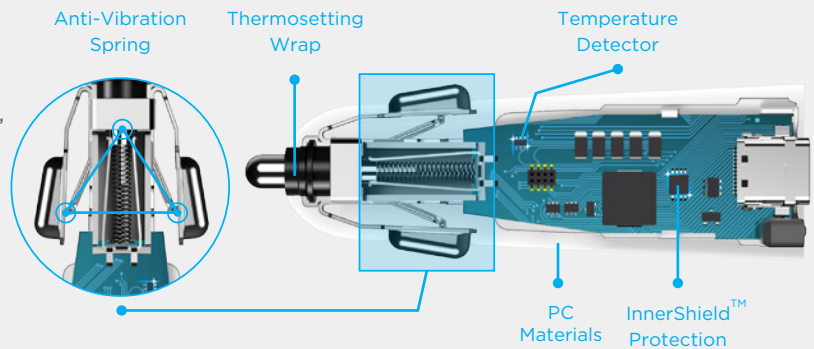

Duo Fast Charge On The Go

Dual ports bring more joy on your journey. The USB-C port supports USB PD fast charge up to 18W and QC3.0, the USB port with smart chip up to 12W can charge most mobile devices.

USB-C Output : 5V DC/ 3A
9V DC/ 2A

USB Output : 5V DC/ 2.4A

Superior Safety Surround

The most reliable and safest charging experience provided by the patented anti-vibration spring structure, advanced temperature detection circuit, and top-grade fire-resistant PC housing.

GreenSense™

Innergie promises to conserve energy and protect the earth. We strive to optimize energy efficiency and realize our sustainable green energy concepts.

High Energy Efficiency

Pollutant-Free Packaging

InnerShield™

Only Innergie products come equipped with such powerful protections, offering a level of security no other devices can match.

Over Current Protection

Over Voltage Protection

Over Temperature Protection

Over Power Protection

Short Circuit Protection

Warranty

Innergie offers an industry-leading 3-year warranty and thoughtful services on its premium product. Please register on the website.

* For detail warranty policy please visit: www.myinnergie.com

Specifications

AC Input

12V DC/ 3.5A

USB-C Output

5V DC/ 3A
9V DC/ 2A
(Up to 18W)

USB Output

5V DC/ 2.4A (12W)

Total Output Power

30W (Max.)

Dimensions

69 x 20 mm
(main body)

Weight

32g / 1.28oz
(main body)