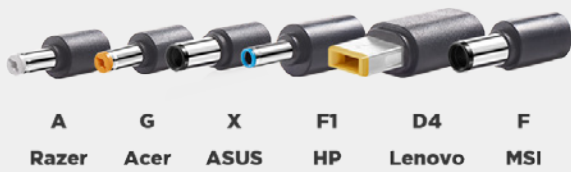

For Dell, Alienware & Razer, please visit Free Tip Program

Reliable & Durable

First-class power management, premium material, and superbly built to provide the most reliable and durable charging experience you can get.