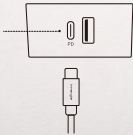

Laptop & Mobile At Once

The most compact and versatile 45W duo power for laptop and mobile. Charging laptop alone up to 45W, while charging both laptop and mobile up to 30W and 12W respectively.

Up to 45W

5V DC/ 3A
9V DC/ 3A
12V DC/ 3A
15V DC/ 3A
20V DC/ 2.25A