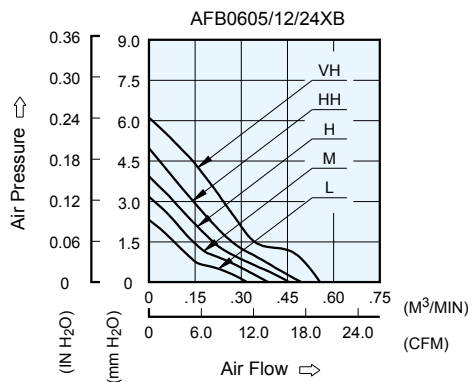

AFB 60 x 60 x 15 MM SERIES

DIMENSIONS DRAWING

UNIT: $\frac{\text{mm}}{\text{(INCH)}}$

- * Bearing Type
Ball Bearings
- * Material
Impeller & Frame : Plastic (UL 94V-0)
- * Lead Wires :
UL 1007 AWG #24 OR Equivalent
Red Wire Positive (+)
Black Wire Negative (-)
- * Weight : 44g (1.55 oz)
- * Rib Type Only

P & Q CURVE (AT RATED VOLTAGE)

MOUNTING PANEL CUTOUT

UNIT: $\frac{\text{mm}}{\text{(INCH)}}$

MODEL		Rated Voltage	Operating Voltage Range	Rated Current	Rated Input Power	Speed	Maximum Air Flow		Maximum Air Pressure		Noise
PART NO.	FUNCTION	VDC	VDC	Amp	Watt	R.P.M.	m ³ /min	CFM	mmH ₂ O	IN H ₂ O	dB-A
AFB0605LB	/ -F00	5	4.0 to 6.0	0.13	0.65	3000	0.327	11.55	2.21	0.087	24.0
AFB0612LB	-R00 / -F00	12	7.0 to 13.8	0.07	0.84						
AFB0624LB	-R00 / -F00	24	14.0 to 27.6	0.04	0.96						
AFB0605MB	/ -F00	5	4.0 to 6.0	0.20	1.00	3500	0.381	13.45	3.01	0.119	29.0
AFB0612MB	-R00 / -F00	12	7.0 to 13.8	0.08	0.96						
AFB0624MB	-R00 / -F00	24	14.0 to 27.6	0.06	1.44						
AFB0605HB	/ -F00	5	4.0 to 6.0	0.30	1.50	4000	0.435	15.36	3.93	0.155	32.0
AFB0612HB	-R00 / -F00	12	7.0 to 13.8	0.10	1.20						
AFB0624HB	-R00 / -F00	24	14.0 to 27.6	0.08	1.92						
AFB0605HHB	/ -F00	5	4.0 to 6.0	0.40	2.00	4500	0.490	17.30	4.97	0.195	35.0
AFB0612HHB	-R00 / -F00	12	7.0 to 13.8	0.12	1.44						
AFB0624HHB	-R00 / -F00	24	14.0 to 27.6	0.10	2.40						
AFB0612VHB	-R00 / -F00	12	7.0 to 13.8	0.16	1.92	5000	0.550	19.42	6.10	0.240	37.0
AFB0624VHB	-R00 / -F00	24	14.0 to 27.6	0.11	2.64						

* Function type is optional.
 * The max. air flow and the speed are measured in free air ; max. air pressure is measured at zero air flow.
 * Noise is measured in anechoic chamber in free air, one meter from intake side.
 * All readings are typical values at rated voltage.
 * Specifications are subject to change without notice.
 * Both of the ball bearing and the 1 ball + 1 Sleeve type are available.