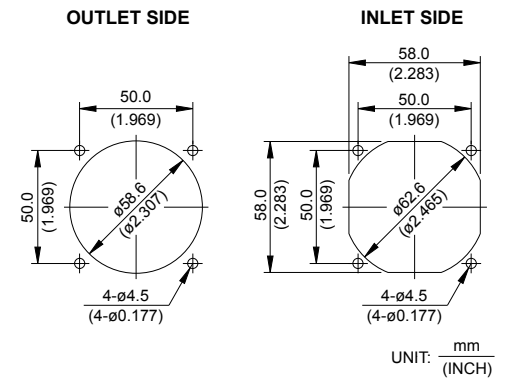

AFB 60 x 60 x 15 MM SERIES

DIMENSIONS DRAWING

UNIT: $\frac{\text{mm}}{\text{(INCH)}}$

- * Bearing Type
Ball Bearings
- * Material
Impeller & Frame : Plastic (UL 94V-0)
- * Lead Wires :
UL 1007 AWG #24 OR Equivalent
Red Wire Positive (+)
Black Wire Negative (-)
- * Weight : 44g (1.55 oz)
- * Rib Type Only

P & Q CURVE (AT RATED VOLTAGE)

MOUNTING PANEL CUTOUT

UNIT: $\frac{\text{mm}}{\text{(INCH)}}$

MODEL		Rated Voltage	Operating Voltage Range	Rated Current	Rated Input Power	Speed	Maximum Air Flow		Maximum Air Pressure		Noise
PART NO.	FUNCTION	VDC	VDC	Amp	Watt	R.P.M.	m ³ /min	CFM	mmH ₂ O	IN H ₂ O	dB-A
AFB0605LB	/ -F00	5	4.0 to 6.0	0.13	0.65	3000	0.327	11.55	2.21	0.087	24.0
AFB0612LB	-R00 / -F00	12	7.0 to 13.8	0.07	0.84						
AFB0624LB	-R00 / -F00	24	14.0 to 27.6	0.04	0.96						
AFB0605MB	/ -F00	5	4.0 to 6.0	0.20	1.00	3500	0.381	13.45	3.01	0.119	29.0
AFB0612MB	-R00 / -F00	12	7.0 to 13.8	0.08	0.96						
AFB0624MB	-R00 / -F00	24	14.0 to 27.6	0.06	1.44						
AFB0605HB	/ -F00	5	4.0 to 6.0	0.30	1.50	4000	0.435	15.36	3.93	0.155	32.0
AFB0612HB	-R00 / -F00	12	7.0 to 13.8	0.10	1.20						
AFB0624HB	-R00 / -F00	24	14.0 to 27.6	0.08	1.92						
AFB0605HHB	/ -F00	5	4.0 to 6.0	0.40	2.00	4500	0.490	17.30	4.97	0.195	35.0
AFB0612HHB	-R00 / -F00	12	7.0 to 13.8	0.12	1.44						
AFB0624HHB	-R00 / -F00	24	14.0 to 27.6	0.10	2.40						
AFB0612VHB	-R00 / -F00	12	7.0 to 13.8	0.16	1.92	5000	0.550	19.42	6.10	0.240	37.0
AFB0624VHB	-R00 / -F00	24	14.0 to 27.6	0.11	2.64						

* Function type is optional.
 * The max. air flow and the speed are measured in free air ; max. air pressure is measured at zero air flow.
 * Noise is measured in anechoic chamber in free air, one meter from intake side.
 * All readings are typical values at rated voltage.
 * Specifications are subject to change without notice.
 * Both of the ball bearing and the 1 ball + 1 Sleeve type are available.