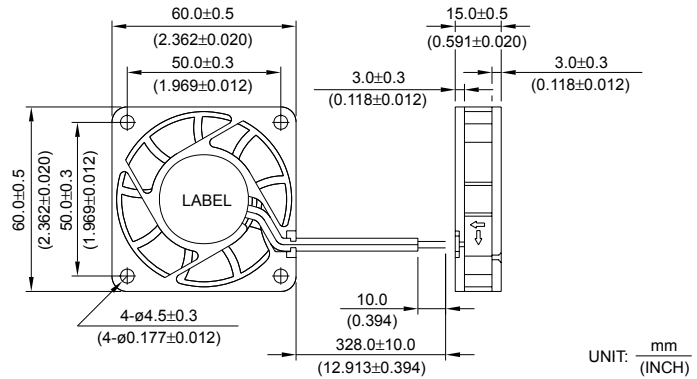

AFB 60 x 60 x 15 MM SERIES

DIMENSIONS DRAWING

UNIT: $\frac{\text{mm}}{\text{(INCH)}}$

- * Bearing Type
Ball Bearings
- * Material
Impeller & Frame : Plastic (UL 94V-0)
- * Lead Wires :
UL 1007 AWG #24 OR Equivalent
Red Wire Positive (+)
Black Wire Negative (-)
- * Weight : 44g (1.55 oz)
- * Rib Type Only

P & Q CURVE (AT RATED VOLTAGE)

MOUNTING PANEL CUTOUT

UNIT: $\frac{\text{mm}}{\text{(INCH)}}$

MODEL		Rated Voltage	Operating Voltage Range	Rated Current	Rated Input Power	Speed	Maximum Air Flow		Maximum Air Pressure		Noise
PART NO.	FUNCTION	VDC	VDC	Amp	Watt	R.P.M.	m ³ /min	CFM	mmH ₂ O	IN H ₂ O	dB-A
AFB0605LB	/ -F00	5	4.0 to 6.0	0.13	0.65	3000	0.327	11.55	2.21	0.087	24.0
AFB0612LB	-R00 / -F00	12	7.0 to 13.8	0.07	0.84						
AFB0624LB	-R00 / -F00	24	14.0 to 27.6	0.04	0.96						
AFB0605MB	/ -F00	5	4.0 to 6.0	0.20	1.00	3500	0.381	13.45	3.01	0.119	29.0
AFB0612MB	-R00 / -F00	12	7.0 to 13.8	0.08	0.96						
AFB0624MB	-R00 / -F00	24	14.0 to 27.6	0.06	1.44						
AFB0605HB	/ -F00	5	4.0 to 6.0	0.30	1.50	4000	0.435	15.36	3.93	0.155	32.0
AFB0612HB	-R00 / -F00	12	7.0 to 13.8	0.10	1.20						
AFB0624HB	-R00 / -F00	24	14.0 to 27.6	0.08	1.92						
AFB0605HHB	/ -F00	5	4.0 to 6.0	0.40	2.00	4500	0.490	17.30	4.97	0.195	35.0
AFB0612HHB	-R00 / -F00	12	7.0 to 13.8	0.12	1.44						
AFB0624HHB	-R00 / -F00	24	14.0 to 27.6	0.10	2.40						
AFB0612VHB	-R00 / -F00	12	7.0 to 13.8	0.16	1.92	5000	0.550	19.42	6.10	0.240	37.0
AFB0624VHB	-R00 / -F00	24	14.0 to 27.6	0.11	2.64						

* Function type is optional.
 * The max. air flow and the speed are measured in free air ; max. air pressure is measured at zero air flow.
 * Noise is measured in anechoic chamber in free air, one meter from intake side.
 * All readings are typical values at rated voltage.
 * Specifications are subject to change without notice.
 * Both of the ball bearing and the 1 ball + 1 Sleeve type are available.