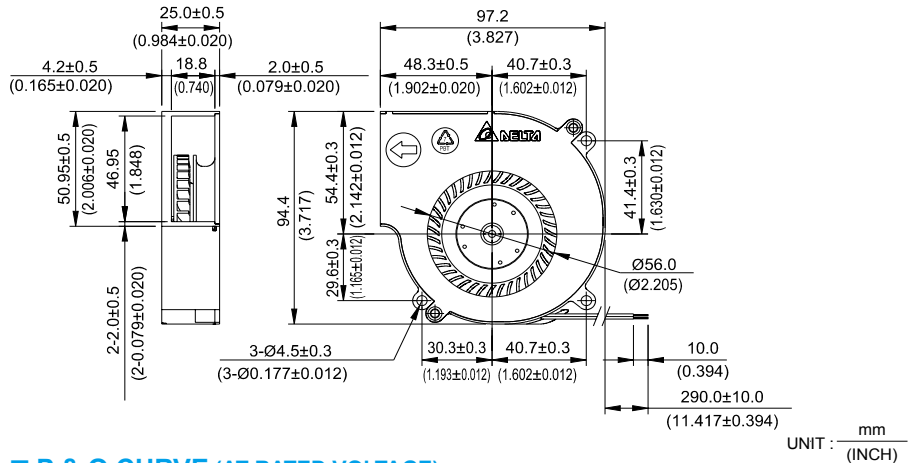

BCB 97 x 94 x 25 MM SERIES

DIMENSIONS DRAWING

- * Bearing Type
Ball Bearings
- * Material
Impeller & Frame : Plastic (UL 94V-0)
- * Lead Wires :
UL 1007 AWG #24 OR Equivalent
Red Wire Positive(+)
Black Wire Negative(-)
- * Weight : 176g (6.21 oz)

P & Q CURVE (AT RATED VOLTAGE)

MODEL		Rated Voltage	Operating Voltage Range	Input Current	Input Power	Speed	Maximum Air Flow		Maximum Air Pressure		Noise
PART NO.	FUNCTION	VDC	VDC	Amp	Watt	R.P.M.	m ³ /min	CFM	mmH ₂ O	IN H ₂ O	dB-A
BCB1012EH	-R00 / -F00	12	6.0 to 13.2	1.30	15.60	6700	0.730	25.78	51.77	2.038	63.9
BCB1012GH	-R00 / -F00	12	6.0 to 13.2	2.20	26.40	8000	0.867	30.62	74.71	2.941	67.3
BCB1012UH	-R00 / -F00	12	6.0 to 13.2	3.20	38.40	9300	1.000	35.31	102.95	4.053	67.8

* Function type is optional.
 * The max. air flow and the speed are measured in free air ; max. air pressure is measured at zero air flow.
 * Noise is measured in anechoic chamber in free air, one meter from intake side.
 * All readings are typical values at rated voltage.
 * Specifications are subject to change without notice.