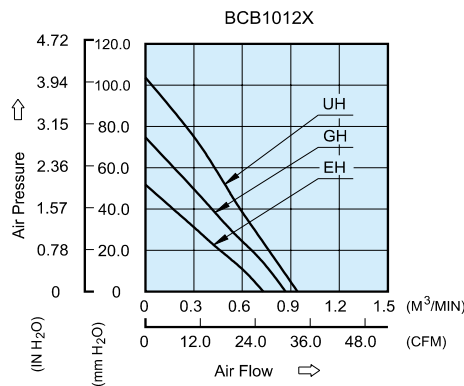

BCB 97 x 94 x 25 MM SERIES

DIMENSIONS DRAWING

- * Bearing Type
Ball Bearings
- * Material
Impeller & Frame : Plastic (UL 94V-0)
- * Lead Wires :
UL 1007 AWG #24 OR Equivalent
Red Wire Positive(+)
Black Wire Negative(-)
- * Weight : 176g (6.21 oz)

P & Q CURVE (AT RATED VOLTAGE)

MODEL		Rated Voltage	Operating Voltage Range	Input Current	Input Power	Speed	Maximum Air Flow		Maximum Air Pressure		Noise
PART NO.	FUNCTION	VDC	VDC	Amp	Watt	R.P.M.	m ³ /min	CFM	mmH ₂ O	IN H ₂ O	dB-A
BCB1012EH	-R00 / -F00	12	6.0 to 13.2	1.30	15.60	6700	0.730	25.78	51.77	2.038	63.9
BCB1012GH	-R00 / -F00	12	6.0 to 13.2	2.20	26.40	8000	0.867	30.62	74.71	2.941	67.3
BCB1012UH	-R00 / -F00	12	6.0 to 13.2	3.20	38.40	9300	1.000	35.31	102.95	4.053	67.8

* Function type is optional.
 * The max. air flow and the speed are measured in free air ; max. air pressure is measured at zero air flow.
 * Noise is measured in anechoic chamber in free air, one meter from intake side.
 * All readings are typical values at rated voltage.
 * Specifications are subject to change without notice.