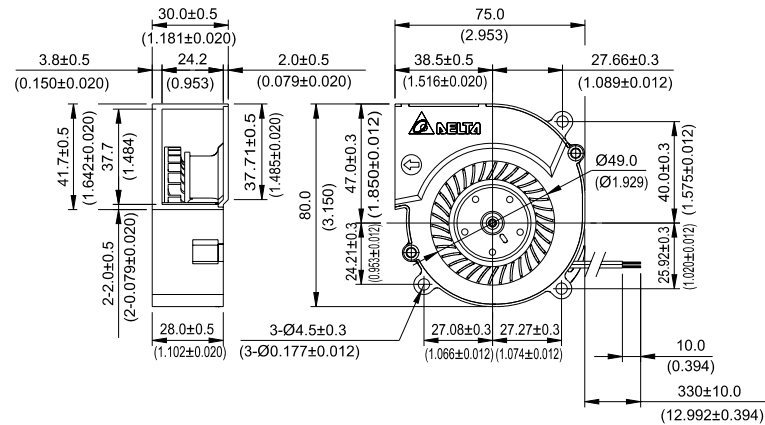

BCB 75 x 80 x 30 MM SERIES

DIMENSIONS DRAWING

UNIT : $\frac{\text{mm}}{\text{INCH}}$

- * Bearing Type
Ball Bearings
- * Material
Impeller & Frame : Plastic (UL 94V-0)
- * Lead Wires :
UL 1007 AWG #24 OR Equivalent
Red Wire Positive(+)
Black Wire Negative(-)
- * Weight : 140g (4.94 oz)

P & Q CURVE (AT RATED VOLTAGE)

MODEL		Rated Voltage	Operating Voltage Range	Input Current	Input Power	Speed	Maximum Air Flow		Maximum Air Pressure		Noise
PART NO.	FUNCTION	VDC	VDC	Amp	Watt	R.P.M.	m ³ /min	CFM	mmH ₂ O	IN H ₂ O	dB-A
BCB0812EHN	-R00 / -F00	12	6.0 to 13.2	1.00	12.00	8200	0.632	22.32	49.54	1.950	64.0
BCB0812GHN	-R00 / -F00	12	6.0 to 13.2	1.45	17.40	9500	0.736	25.99	67.64	2.663	67.8
BCB0812UHN	-R00 / -F00	12	6.0 to 13.2	2.30	27.60	10800	0.854	30.16	93.35	3.675	69.3

- * Function type is optional.
- * The max. air flow and the speed are measured in free air ; max. air pressure is measured at zero air flow.
- * Noise is measured in anechoic chamber in free air, one meter from intake side.
- * All readings are typical values at rated voltage.
- * Specifications are subject to change without notice.