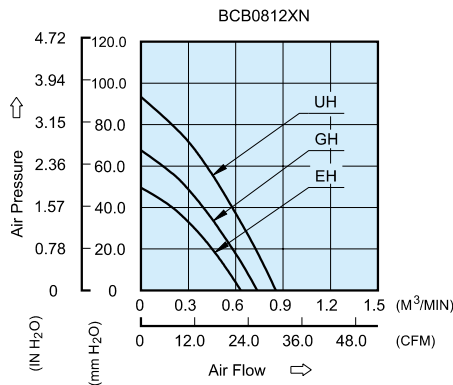

BCB 75 x 80 x 30 MM SERIES

DIMENSIONS DRAWING

UNIT : $\frac{\text{mm}}{\text{INCH}}$

- * Bearing Type
Ball Bearings
- * Material
Impeller & Frame : Plastic (UL 94V-0)
- * Lead Wires :
UL 1007 AWG #24 OR Equivalent
Red Wire Positive(+)
Black Wire Negative(-)
- * Weight : 140g (4.94 oz)

P & Q CURVE (AT RATED VOLTAGE)

MODEL		Rated Voltage	Operating Voltage Range	Input Current	Input Power	Speed	Maximum Air Flow		Maximum Air Pressure		Noise
PART NO.	FUNCTION	VDC	VDC	Amp	Watt	R.P.M.	m ³ /min	CFM	mmH ₂ O	IN H ₂ O	dB-A
BCB0812EHN	-R00 / -F00	12	6.0 to 13.2	1.00	12.00	8200	0.632	22.32	49.54	1.950	64.0
BCB0812GHN	-R00 / -F00	12	6.0 to 13.2	1.45	17.40	9500	0.736	25.99	67.64	2.663	67.8
BCB0812UHN	-R00 / -F00	12	6.0 to 13.2	2.30	27.60	10800	0.854	30.16	93.35	3.675	69.3

- * Function type is optional.
- * The max. air flow and the speed are measured in free air ; max. air pressure is measured at zero air flow.
- * Noise is measured in anechoic chamber in free air, one meter from intake side.
- * All readings are typical values at rated voltage.
- * Specifications are subject to change without notice.