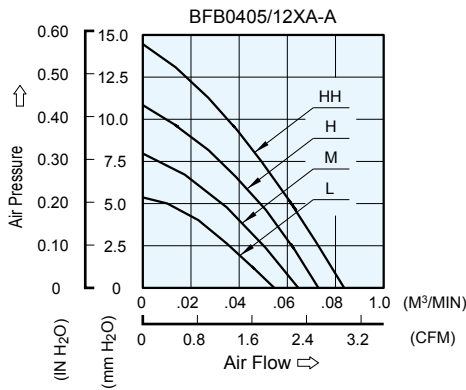

*New*

- \* Bearing Type  
Ball Bearings
- \* Material  
Impeller & Frame : Plastic (UL 94V-0)
- \* Lead Wires :  
UL 1571 AWG #28 OR Equivalent  
Red Wire Positive(+)  
Black Wire Negative(-)
- \* Weight : 12g (0.42 oz)

### ■ P & Q CURVE (AT RATED VOLTAGE)

MODEL			Rated Voltage	Operating Voltage Range	Input Current	Input Power	Speed	Maximum Air Flow		Maximum Air Pressure		Noise
PART NO.	REV.	FUNCTION	VDC	VDC	Amp	Watt	R.P.M.	m <sup>3</sup> / min	CFM	mmH <sub>2</sub> O	IN H <sub>2</sub> O	dB-A
BFB0405LA	-A	-R00 / -F00	5	4.0 to 5.5	0.06	0.30	5500	0.055	1.94	5.37	0.211	28.0
BFB0412LA	-A	-R00 / -F00	12	7.0 to 13.2	0.04	0.48						
BFB0405MA	-A	-R00 / -F00	5	4.0 to 5.5	0.08	0.40	6500	0.065	2.30	7.93	0.312	29.5
BFB0412MA	-A	-R00 / -F00	12	7.0 to 13.2	0.05	0.60						
BFB0405HA	-A	-R00 / -F00	5	4.0 to 5.5	0.11	0.55	7500	0.074	2.61	10.85	0.427	32.5
BFB0412HA	-A	-R00 / -F00	12	7.0 to 13.2	0.06	0.72						
BFB0405HHA	-A	-R00 / -F00	5	4.0 to 5.5	0.16	0.80	8500	0.085	3.00	14.33	0.564	34.5
BFB0412HHA	-A	-R00 / -F00	12	7.0 to 13.2	0.08	0.96						