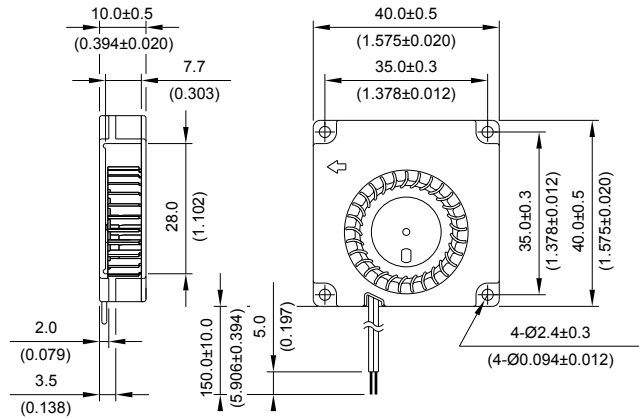

*New*

- \* Bearing Type  
Ball Bearings
- \* Material  
Impeller & Frame : Plastic (UL 94V-0)
- \* Lead Wires :  
UL 1571 AWG #28 OR Equivalent  
Red Wire Positive(+)  
Black Wire Negative(-)
- \* Weight : 12g (0.42 oz)

## BFB 40 x 40 x 10 MM SERIES

### ■ DIMENSIONS DRAWING

### ■ P & Q CURVE (AT RATED VOLTAGE)

MODEL			Rated Voltage	Operating Voltage Range	Input Current	Input Power	Speed	Maximum Air Flow		Maximum Air Pressure		Noise
PART NO.	REV.	FUNCTION	VDC	VDC	Amp	Watt	R.P.M.	m <sup>3</sup> / min	CFM	mmH <sub>2</sub> O	IN H <sub>2</sub> O	dB-A
BFB0405LA	-A	-R00 / -F00	5	4.0 to 5.5	0.06	0.30	5500	0.055	1.94	5.37	0.211	28.0
BFB0412LA	-A	-R00 / -F00	12	7.0 to 13.2	0.04	0.48						
BFB0405MA	-A	-R00 / -F00	5	4.0 to 5.5	0.08	0.40	6500	0.065	2.30	7.93	0.312	29.5
BFB0412MA	-A	-R00 / -F00	12	7.0 to 13.2	0.05	0.60						
BFB0405HA	-A	-R00 / -F00	5	4.0 to 5.5	0.11	0.55	7500	0.074	2.61	10.85	0.427	32.5
BFB0412HA	-A	-R00 / -F00	12	7.0 to 13.2	0.06	0.72						
BFB0405HHA	-A	-R00 / -F00	5	4.0 to 5.5	0.16	0.80	8500	0.085	3.00	14.33	0.564	34.5
BFB0412HHA	-A	-R00 / -F00	12	7.0 to 13.2	0.08	0.96						