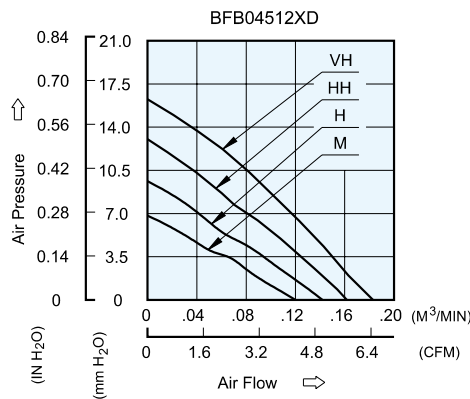

BFB 45 x 45 x 20 MM SERIES

DIMENSIONS DRAWING

UNIT : $\frac{\text{mm}}{\text{(INCH)}}$

- * Bearing Type
Ball Bearings
- * Material
Impeller & Frame : Plastic (UL 94V-0)
- * Lead Wires :
UL 1571 AWG #28 OR Equivalent
Red Wire Positive(+)
Black Wire Negative(-)
- * Weight : 17g (0.60 oz)

P & Q CURVE (AT RATED VOLTAGE)

MODEL		Rated Voltage	Operating Voltage Range	Input Current	Input Power	Speed	Maximum Air Flow		Maximum Air Pressure		Noise
PART NO.	FUNCTION	VDC	VDC	Amp	Watt	R.P.M.	m ³ /min	CFM	mmH ₂ O	IN H ₂ O	dB-A
BFB04512MD	-R00 / -F00	12	5.0 to 13.8	0.07	0.84	3300	0.120	4.24	6.83	0.269	21.0
BFB04512HD	-R00 / -F00	12	5.0 to 13.8	0.10	1.20	3800	0.139	4.91	9.29	0.366	24.5
BFB04512HHD	-R00 / -F00	12	5.0 to 13.8	0.13	1.56	4200	0.161	5.68	12.95	0.510	28.0
BFB04512VHD	-R00 / -F00	12	5.0 to 13.8	0.15	1.80	4500	0.170	6.01	14.15	0.557	30.5

- * Function type is optional.
- * The max. air flow and the speed are measured in free air ; max. air pressure is measured at zero air flow.
- * Noise is measured in anechoic chamber in free air, one meter from intake side.
- * All readings are typical values at rated voltage.
- * Specifications are subject to change without notice.