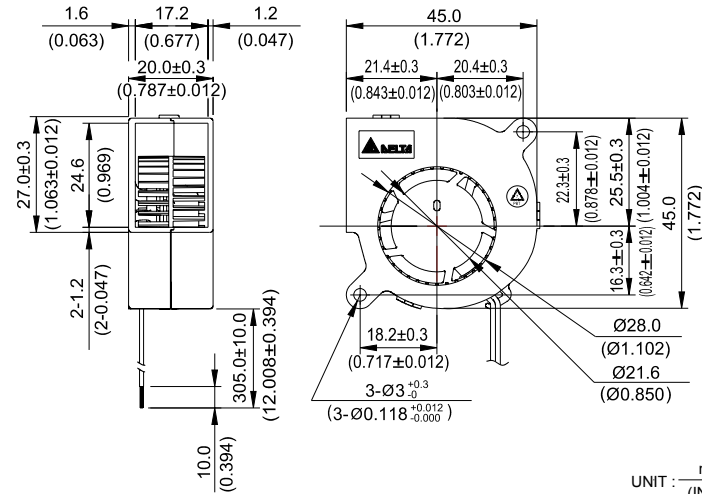

BFB 45 x 45 x 20 MM SERIES

DIMENSIONS DRAWING

UNIT : $\frac{\text{mm}}{\text{(INCH)}}$

- * Bearing Type
Ball Bearings
- * Material
Impeller & Frame : Plastic (UL 94V-0)
- * Lead Wires :
UL 1571 AWG #28 OR Equivalent
Red Wire Positive(+)
Black Wire Negative(-)
- * Weight : 17g (0.60 oz)

P & Q CURVE (AT RATED VOLTAGE)

MODEL		Rated Voltage	Operating Voltage Range	Input Current	Input Power	Speed	Maximum Air Flow		Maximum Air Pressure		Noise
PART NO.	FUNCTION	VDC	VDC	Amp	Watt	R.P.M.	m ³ /min	CFM	mmH ₂ O	IN H ₂ O	dB-A
BFB04512MD	-R00 / -F00	12	5.0 to 13.8	0.07	0.84	3300	0.120	4.24	6.83	0.269	21.0
BFB04512HD	-R00 / -F00	12	5.0 to 13.8	0.10	1.20	3800	0.139	4.91	9.29	0.366	24.5
BFB04512HHD	-R00 / -F00	12	5.0 to 13.8	0.13	1.56	4200	0.161	5.68	12.95	0.510	28.0
BFB04512VHD	-R00 / -F00	12	5.0 to 13.8	0.15	1.80	4500	0.170	6.01	14.15	0.557	30.5

- * Function type is optional.
- * The max. air flow and the speed are measured in free air ; max. air pressure is measured at zero air flow.
- * Noise is measured in anechoic chamber in free air, one meter from intake side.
- * All readings are typical values at rated voltage.
- * Specifications are subject to change without notice.