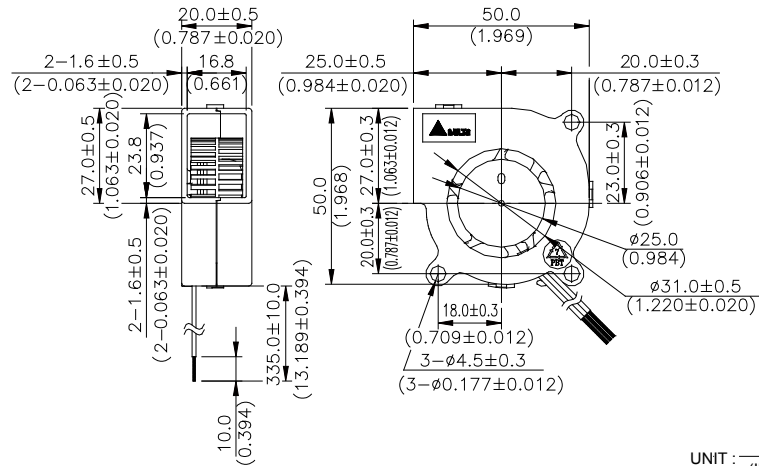

# BFB 50 x 50 x 20 MM SERIES

## DIMENSIONS DRAWING

UNIT :  $\frac{\text{mm}}{\text{INCH}}$

- \* Bearing Type  
Ball Bearings
- \* Material  
Impeller & Frame : Plastic (UL 94V-0)
- \* Lead Wires :  
UL 1061 AWG #26 OR Equivalent  
Red Wire Positive(+)  
Black Wire Negative(-)
- \* Weight : 35g (1.23 oz)

## P & Q CURVE (AT RATED VOLTAGE)

MODEL		Rated Voltage	Operating Voltage Range	Input Current	Input Power	Speed	Maximum Air Flow		Maximum Air Pressure		Noise
PART NO.	FUNCTION	VDC	VDC	Amp	Watt	R.P.M.	m <sup>3</sup> / min	CFM	mmH <sub>2</sub> O	IN H <sub>2</sub> O	dB-A
BFB0512LD	-R00 / -F00	12	5.0 to 13.8	0.12	1.44	3700	0.126	4.45	7.85	0.309	28.0
BFB0512MD	-R00 / -F00	12	5.0 to 13.8	0.13	1.56	4100	0.139	4.91	9.82	0.387	31.0
BFB0512HD	-R00 / -F00	12	5.0 to 13.8	0.14	1.68	4500	0.156	5.51	13.12	0.517	33.8
BFB0512HHD	-R00 / -F00	12	5.0 to 13.8	0.16	1.92	4900	0.165	5.83	16.15	0.636	36.5
BFB0512VHD	-R00 / -F00	12	5.0 to 13.8	0.23	2.76	5300	0.191	6.75	18.60	0.732	38.5

\* Function type is optional.  
 \* The max. air flow and the speed are measured in free air ; max. air pressure is measured at zero air flow.  
 \* Noise is measured in anechoic chamber in free air, one meter from intake side.  
 \* All readings are typical values at rated voltage.  
 \* Specifications are subject to change without notice.