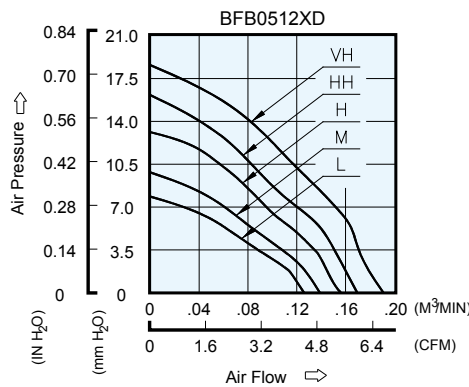

# BFB 50 x 50 x 20 MM SERIES

## DIMENSIONS DRAWING

UNIT :  $\frac{\text{mm}}{\text{INCH}}$

- \* Bearing Type  
Ball Bearings
- \* Material  
Impeller & Frame : Plastic (UL 94V-0)
- \* Lead Wires :  
UL 1061 AWG #26 OR Equivalent  
Red Wire Positive(+)  
Black Wire Negative(-)
- \* Weight : 35g (1.23 oz)

## P & Q CURVE (AT RATED VOLTAGE)

MODEL		Rated Voltage	Operating Voltage Range	Input Current	Input Power	Speed	Maximum Air Flow		Maximum Air Pressure		Noise
PART NO.	FUNCTION	VDC	VDC	Amp	Watt	R.P.M.	m <sup>3</sup> / min	CFM	mmH <sub>2</sub> O	IN H <sub>2</sub> O	dB-A
BFB0512LD	-R00 / -F00	12	5.0 to 13.8	0.12	1.44	3700	0.126	4.45	7.85	0.309	28.0
BFB0512MD	-R00 / -F00	12	5.0 to 13.8	0.13	1.56	4100	0.139	4.91	9.82	0.387	31.0
BFB0512HD	-R00 / -F00	12	5.0 to 13.8	0.14	1.68	4500	0.156	5.51	13.12	0.517	33.8
BFB0512HHD	-R00 / -F00	12	5.0 to 13.8	0.16	1.92	4900	0.165	5.83	16.15	0.636	36.5
BFB0512VHD	-R00 / -F00	12	5.0 to 13.8	0.23	2.76	5300	0.191	6.75	18.60	0.732	38.5

\* Function type is optional.  
 \* The max. air flow and the speed are measured in free air ; max. air pressure is measured at zero air flow.  
 \* Noise is measured in anechoic chamber in free air, one meter from intake side.  
 \* All readings are typical values at rated voltage.  
 \* Specifications are subject to change without notice.