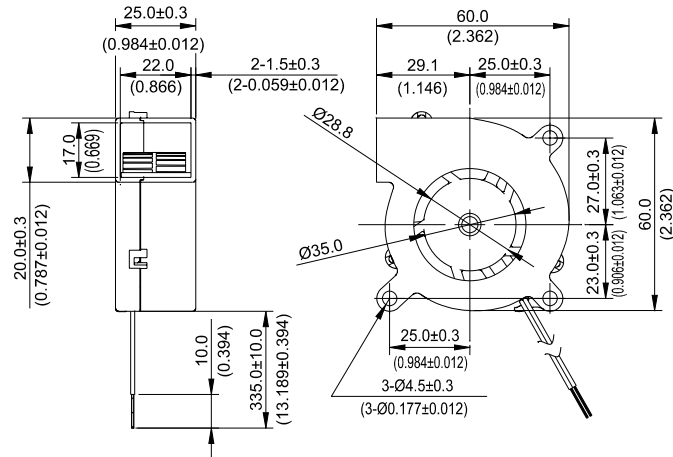

BFB 60 x 60 x 25 MM SERIES

DIMENSIONS DRAWING

UNIT : $\frac{\text{mm}}{\text{(INCH)}}$

- * Bearing Type
Ball Bearings
- * Material
Impeller & Frame : Plastic (UL 94V-0)
- * Lead Wires :
UL 1430 AWG #26 OR Equivalent
Red Wire Positive(+)
Black Wire Negative(-)
- * Weight : 51.0g (1.80 oz)

P & Q CURVE (AT RATED VOLTAGE)

MODEL		Rated Voltage	Operating Voltage Range	Input Current	Input Power	Speed	Maximum Air Flow		Maximum Air Pressure		Noise
PART NO.	FUNCTION	VDC	VDC	Amp	Watt	R.P.M.	m ³ /min	CFM	mmH ₂ O	IN H ₂ O	dB-A
BFB0612H	-R00 / -F00	12	5.0 to 13.8	0.18	2.16	3200	0.190	6.71	10.86	0.428	34.0
BFB0612HH	-R00 / -F00	12	5.0 to 13.8	0.24	2.88	3700	0.223	7.88	15.49	0.610	39.0

* Function type is optional.
 * The max. air flow and the speed are measured in free air ; max. air pressure is measured at zero air flow.
 * Noise is measured in anechoic chamber in free air, one meter from intake side.
 * All readings are typical values at rated voltage.
 * Specifications are subject to change without notice.