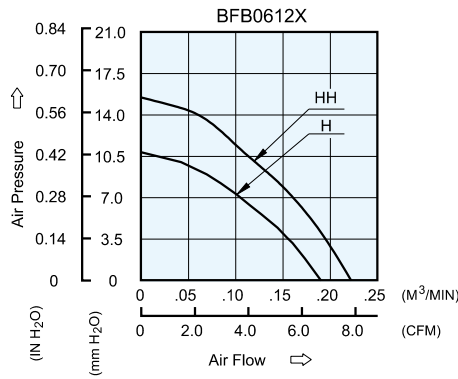

BFB 60 x 60 x 25 MM SERIES

DIMENSIONS DRAWING

UNIT : $\frac{\text{mm}}{\text{(INCH)}}$

- * Bearing Type
Ball Bearings
- * Material
Impeller & Frame : Plastic (UL 94V-0)
- * Lead Wires :
UL 1430 AWG #26 OR Equivalent
Red Wire Positive(+)
Black Wire Negative(-)
- * Weight : 51.0g (1.80 oz)

P & Q CURVE (AT RATED VOLTAGE)

MODEL		Rated Voltage	Operating Voltage Range	Input Current	Input Power	Speed	Maximum Air Flow		Maximum Air Pressure		Noise
PART NO.	FUNCTION	VDC	VDC	Amp	Watt	R.P.M.	m ³ /min	CFM	mmH ₂ O	IN H ₂ O	dB-A
BFB0612H	-R00 / -F00	12	5.0 to 13.8	0.18	2.16	3200	0.190	6.71	10.86	0.428	34.0
BFB0612HH	-R00 / -F00	12	5.0 to 13.8	0.24	2.88	3700	0.223	7.88	15.49	0.610	39.0

* Function type is optional.
 * The max. air flow and the speed are measured in free air ; max. air pressure is measured at zero air flow.
 * Noise is measured in anechoic chamber in free air, one meter from intake side.
 * All readings are typical values at rated voltage.
 * Specifications are subject to change without notice.