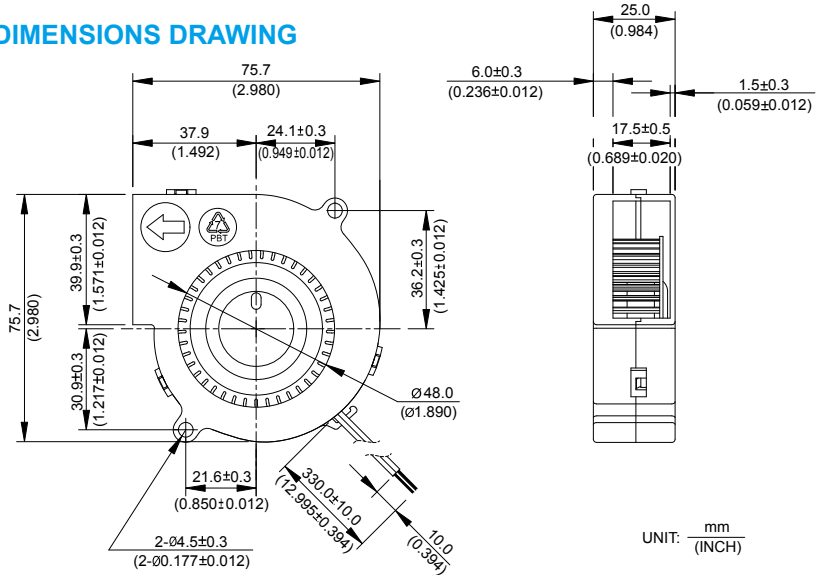

BFB 75 x 75 x 25 MM SERIES

DIMENSIONS DRAWING

- * Bearing Type
Ball Bearings
- * Material
Impeller & Frame : Plastic (UL 94V-0)
- * Lead Wires :
UL 1007 AWG #24 OR Equivalent
Red Wire Positive(+)
Black Wire Negative(-)
- * Weight : 90.0g (3.17 oz)

P & Q CURVE (AT RATED VOLTAGE)

MODEL			Rated Voltage	Operating Voltage Range	Input Current	Input Power	Speed	Maximum Air Flow		Maximum Air Pressure		Noise
PART NO.	REV.	FUNCTION	VDC	VDC	Amp	Watt	R.P.M.	m ³ /min	CFM	mmH ₂ O	IN H ₂ O	dB-A
BFB0712L	-A	-F00	12	7.0 to 13.8	0.10	1.20	2800	0.262	9.26	7.26	0.286	39.0
BFB0712M	-A	-F00	12	7.0 to 13.8	0.16	1.92	3400	0.320	11.31	12.14	0.478	43.0
BFB0712H	-A	-F00	12	7.0 to 13.8	0.27	3.24	4000	0.392	13.84	19.64	0.773	48.0
BFB0712HH	-A	F00	12	5.5 to 13.8	0.34	4.08	4400	0.434	15.33	24.82	0.977	51.0

- * Function type is optional.
- * The max. air flow and the speed are measured in free air ; max. air pressure is measured at zero air flow.
- * Noise is measured in anechoic chamber in free air, one meter from intake side.
- * All readings are typical values at rated voltage.
- * Specifications are subject to change without notice.