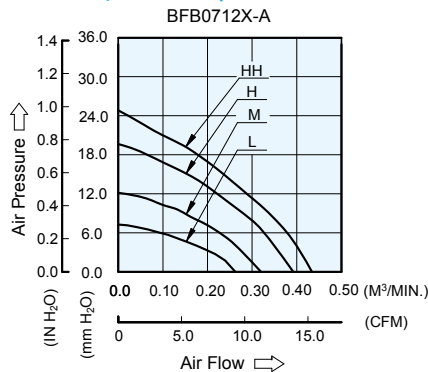

BFB 75 x 75 x 25 MM SERIES

DIMENSIONS DRAWING

- * Bearing Type
Ball Bearings
- * Material
Impeller & Frame : Plastic (UL 94V-0)
- * Lead Wires :
UL 1007 AWG #24 OR Equivalent
Red Wire Positive(+)
Black Wire Negative(-)
- * Weight : 90.0g (3.17 oz)

P & Q CURVE (AT RATED VOLTAGE)

MODEL			Rated Voltage	Operating Voltage Range	Input Current	Input Power	Speed	Maximum Air Flow		Maximum Air Pressure		Noise
PART NO.	REV.	FUNCTION	VDC	VDC	Amp	Watt	R.P.M.	m ³ /min	CFM	mmH ₂ O	IN H ₂ O	dB-A
BFB0712L	-A	-F00	12	7.0 to 13.8	0.10	1.20	2800	0.262	9.26	7.26	0.286	39.0
BFB0712M	-A	-F00	12	7.0 to 13.8	0.16	1.92	3400	0.320	11.31	12.14	0.478	43.0
BFB0712H	-A	-F00	12	7.0 to 13.8	0.27	3.24	4000	0.392	13.84	19.64	0.773	48.0
BFB0712HH	-A	F00	12	5.5 to 13.8	0.34	4.08	4400	0.434	15.33	24.82	0.977	51.0

- * Function type is optional.
- * The max. air flow and the speed are measured in free air ; max. air pressure is measured at zero air flow.
- * Noise is measured in anechoic chamber in free air, one meter from intake side.
- * All readings are typical values at rated voltage.
- * Specifications are subject to change without notice.