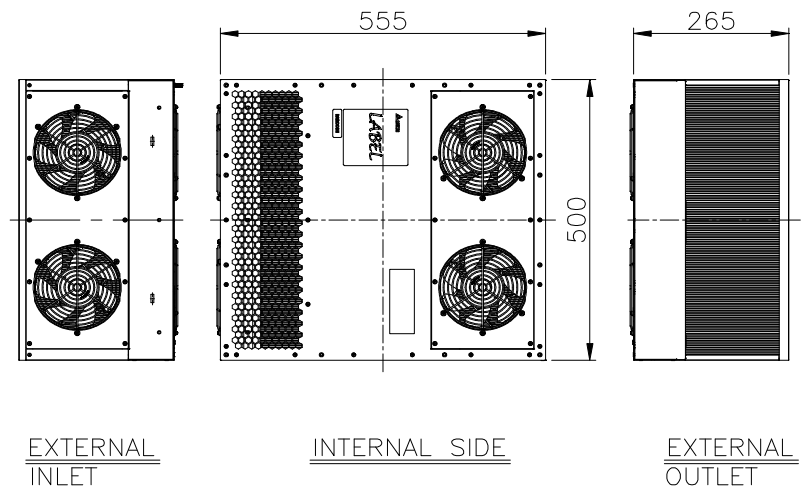

Roof mount

HEX080QA series

Dimension drawing

Features

- ◆ IP55 waterproof at external side
- ◆ "One touch" dry run test and dust cleaning
- ◆ Standalone temperature control
- ◆ Clear LED status indicator
- ◆ Dry contact alarm output

Design

- ◆ Air to air heat exchange
- ◆ Rated voltage at 48V
- ◆ Redundant fan quantity design
- ◆ High efficiency and reliable fan
- ◆ Easy installation and maintenance

Main feature	Unit	Specification
Dimension (W x D x H)	mm (inch)	555 x 500 x 265 (22 x 20 x 11)
Cooling capacity* _{Note}	W/K (W/°F)	80 (44)
Rated voltage	VDC	48
Operating current	A	1.5
Operating power	W	72
Operating voltage range	VDC	40 ~ 60
Operating temperature range	°C	-10 ~ +65
Noise (1.5 meter)	dB-A	64.0
Weight	Kg (Lb)	22 (49)

* Note : The cooling capacity (W/K , W/°C or W/°F) is defined as $Q / (TI - TA)$
 Q : Heat dissipation (W) from inside of cabinet
 TI : Return temperature of internal air circuit (K , °C or °F)
 TA : Ambient temperature of external air circuit (K , °C or °F)