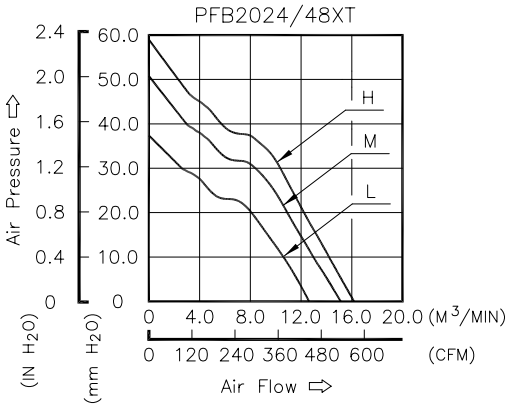

BRUSHLESS DC AXIAL FANS

***DIMENSIONS DRAWING:**

PFB

**ø200*70 MM SERIES
BALL BEARING TYPE**

- * Bearing Type
Ball Bearings
- * Material
Impeller : Plastic(UL 94V-0)
Frame : Die-cast Aluminum
- * Lead Wires :
UL 1430 AWG #22 OR Equivalent
Red Wire Positive(+)
Black Wire Negative(-)
- * Weight : 1600g (56.50 OZ)

***P & Q CURVE (AT RATED VOLTAGE):**

***MOUNTING PANEL CUTOUT:**

OUTLET SIDE

INLET SIDE

MODEL		Rated Voltage	Operating Voltage Range	Rated Current	Rated Input Power	Speed	Maximum Air Flow		Maximum Air Pressure		Noise
PART NO.	FUNCTION	VDC	VDC	Amp	Watt	R.P.M.	m ³ /min	CFM	mmH ₂ O	IN H ₂ O	dB-A
PFB2024LT	-R00 /-F00	24	16.0 to 27.6	2.59	62.16	3800	12.650	446.50	35.90	1.410	65.0
PFB2048LT	-R00 /-F00	48	28.0 to 60.0	1.21	58.08						
PFB2024MT	-R00 /-F00	24	16.0 to 27.6	4.30	103.20	4500	14.850	524.50	50.50	1.990	69.5
PFB2048MT	-R00 /-F00	48	28.0 to 60.0	2.10	100.80						
PFB2048HT	-R00 /-F00	48	28.0 to 60.0	2.36	113.28	4800	16.150	569.50	58.20	2.290	71.5

- * Function type is optional.
- * The max. air flow and the speed are measured in free air ; max. air pressure is measured at zero air flow.
- * Noise is measured in anechoic chamber in free air, one meter from intake side.
- * All readings are typical values at rated voltage.
- * Specifications are subject to change without notice.