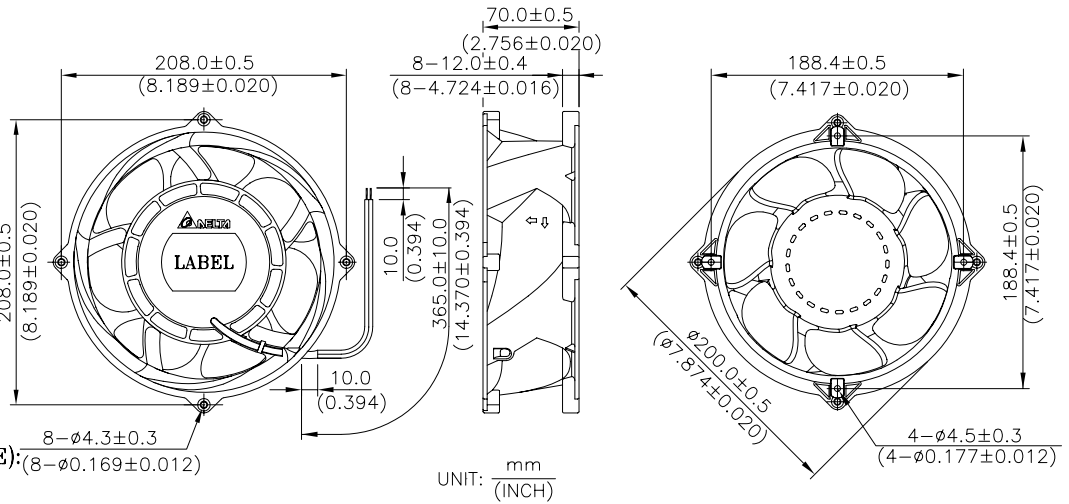

BRUSHLESS DC AXIAL FANS

***DIMENSIONS DRAWING:**

PFB

**ø200*70 MM SERIES
BALL BEARING TYPE**

- * Bearing Type
Ball Bearings
- * Material
Impeller : Plastic(UL 94V-0)
Frame : Die-cast Aluminum
- * Lead Wires :
UL 1430 AWG #22 OR Equivalent
Red Wire Positive(+)
Black Wire Negative(-)
- * Weight : 1600g (56.50 OZ)

***P & Q CURVE (AT RATED VOLTAGE):**

***MOUNTING PANEL CUTOUT:**

OUTLET SIDE

INLET SIDE

MODEL		Rated Voltage	Operating Voltage Range	Rated Current	Rated Input Power	Speed	Maximum Air Flow		Maximum Air Pressure		Noise
PART NO.	FUNCTION	VDC	VDC	Amp	Watt	R.P.M.	m ³ /min	CFM	mmH ₂ O	IN H ₂ O	dB-A
PFB2024LT	-R00 /-F00	24	16.0 to 27.6	2.59	62.16	3800	12.650	446.50	35.90	1.410	65.0
PFB2048LT	-R00 /-F00	48	28.0 to 60.0	1.21	58.08						
PFB2024MT	-R00 /-F00	24	16.0 to 27.6	4.30	103.20	4500	14.850	524.50	50.50	1.990	69.5
PFB2048MT	-R00 /-F00	48	28.0 to 60.0	2.10	100.80						
PFB2048HT	-R00 /-F00	48	28.0 to 60.0	2.36	113.28	4800	16.150	569.50	58.20	2.290	71.5

- * Function type is optional.
- * The max. air flow and the speed are measured in free air ; max. air pressure is measured at zero air flow.
- * Noise is measured in anechoic chamber in free air, one meter from intake side.
- * All readings are typical values at rated voltage.
- * Specifications are subject to change without notice.