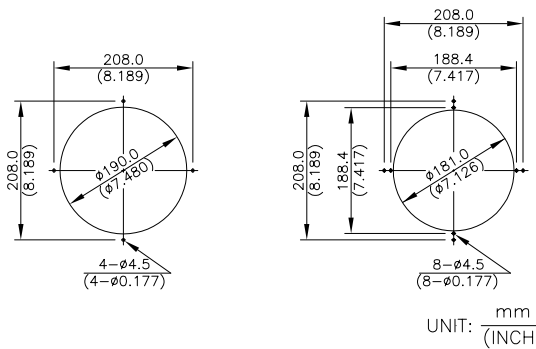

BRUSHLESS DC AXIAL FANS

***DIMENSIONS DRAWING:**

PFB

**ø200*70 MM SERIES
BALL BEARING TYPE**

- * Bearing Type
Ball Bearings
- * Material
Impeller : Plastic(UL 94V-0)
Frame : Die-cast Aluminum
- * Lead Wires :
UL 1430 AWG #22 OR Equivalent
Red Wire Positive(+)
Black Wire Negative(-)
- * Weight : 1600g (56.50 OZ)

***P & Q CURVE (AT RATED VOLTAGE):**

***MOUNTING PANEL CUTOUT:**

OUTLET SIDE

INLET SIDE

MODEL		Rated Voltage	Operating Voltage Range	Rated Current	Rated Input Power	Speed	Maximum Air Flow		Maximum Air Pressure		Noise
PART NO.	FUNCTION	VDC	VDC	Amp	Watt	R.P.M.	m ³ /min	CFM	mmH ₂ O	IN H ₂ O	dB-A
PFB2024LT	-R00 /-F00	24	16.0 to 27.6	2.59	62.16	3800	12.650	446.50	35.90	1.410	65.0
PFB2048LT	-R00 /-F00	48	28.0 to 60.0	1.21	58.08						
PFB2024MT	-R00 /-F00	24	16.0 to 27.6	4.30	103.20	4500	14.850	524.50	50.50	1.990	69.5
PFB2048MT	-R00 /-F00	48	28.0 to 60.0	2.10	100.80						
PFB2048HT	-R00 /-F00	48	28.0 to 60.0	2.36	113.28	4800	16.150	569.50	58.20	2.290	71.5

- * Function type is optional.
- * The max. air flow and the speed are measured in free air ; max. air pressure is measured at zero air flow.
- * Noise is measured in anechoic chamber in free air, one meter from intake side.
- * All readings are typical values at rated voltage.
- * Specifications are subject to change without notice.