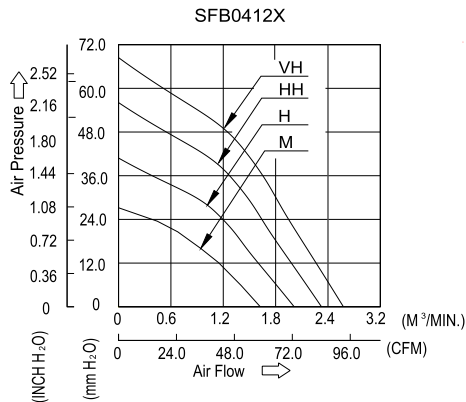

# SFB 196 x 109 x 33 MM SERIES

## DIMENSIONS DRAWING

UNIT:  $\frac{\text{mm}}{\text{(INCH)}}$

- \* Bearing Type  
Ball Bearings
- \* Material  
Impeller & Frame : Plastic (UL94V-0)
- \* Lead Wires :  
UL 1007 AWG #24 OR Equivalent  
Red Wire Positive (+)  
Black Wire Negative (-)
- \* Weight : 385g (13.58 oz)

## P & Q CURVE (AT RATED VOLTAGE)

MODEL		Rated Voltage	Operating Voltage Range	Rated Current	Rated Input Power	Speed	Maximum Air Flow		Maximum Air Pressure		Noise
PART NO.	FUNCTION	VDC	VDC	Amp	Watt	R.P.M.	m <sup>3</sup> / min	CFM	mmH <sub>2</sub> O	IN H <sub>2</sub> O	dB-A
SFB0412M	-R00 / -F00	12	7.0 to 13.2	1.40	16.80	3300	1.610	56.85	27.06	0.893	57.5
SFB0412H	-R00 / -F00	12	7.0 to 13.2	2.10	25.20	4000	2.012	71.07	40.85	1.608	61.5
SFB0412HH	-R00 / -F00	12	7.0 to 13.2	3.10	37.20	4600	2.325	82.12	56.08	2.208	64.5
SFB0412VH	-R00 / -F00	12	7.0 to 12.6	4.60	55.20	5300	2.577	90.99	68.43	2.694	67.0