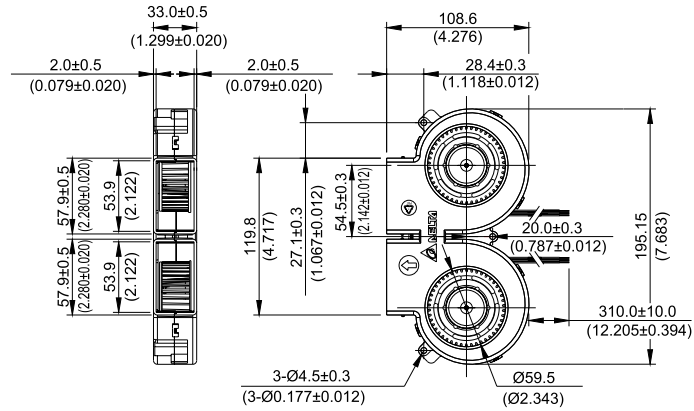

# SFB 196 x 109 x 33 MM SERIES

## DIMENSIONS DRAWING

UNIT:  $\frac{\text{mm}}{\text{(INCH)}}$

- \* Bearing Type  
Ball Bearings
- \* Material  
Impeller & Frame : Plastic (UL94V-0)
- \* Lead Wires :  
UL 1007 AWG #24 OR Equivalent  
Red Wire Positive (+)  
Black Wire Negative (-)
- \* Weight : 385g (13.58 oz)

## P & Q CURVE (AT RATED VOLTAGE)

MODEL		Rated Voltage	Operating Voltage Range	Rated Current	Rated Input Power	Speed	Maximum Air Flow		Maximum Air Pressure		Noise
PART NO.	FUNCTION	VDC	VDC	Amp	Watt	R.P.M.	m <sup>3</sup> / min	CFM	mmH <sub>2</sub> O	IN H <sub>2</sub> O	dB-A
SFB0412M	-R00 / -F00	12	7.0 to 13.2	1.40	16.80	3300	1.610	56.85	27.06	0.893	57.5
SFB0412H	-R00 / -F00	12	7.0 to 13.2	2.10	25.20	4000	2.012	71.07	40.85	1.608	61.5
SFB0412HH	-R00 / -F00	12	7.0 to 13.2	3.10	37.20	4600	2.325	82.12	56.08	2.208	64.5
SFB0412VH	-R00 / -F00	12	7.0 to 12.6	4.60	55.20	5300	2.577	90.99	68.43	2.694	67.0