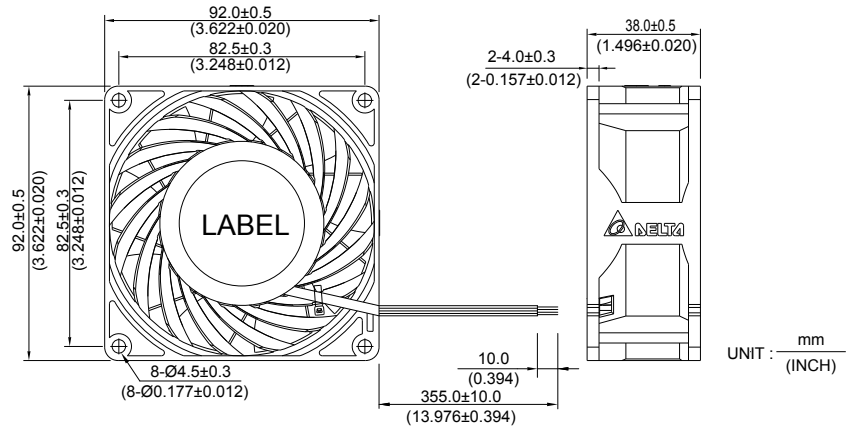

New

THA 92 x 92 x 38 MM SERIES

DIMENSIONS DRAWING

- * Bearing Type
Ball Bearings
- * Material
Impeller : Plastic (UL 94V-0)
Frame : Die-cast Aluminum
- * Lead Wires :
UL 1061 AWG #22 OR Equivalent
Red Wire Positive(+)
Black Wire Negative(-)
Blue Wire (F00)
Yellow Wire Speed Control (PWM)
- * Weight : 300g (16.95 oz)

P & Q CURVE (AT RATED VOLTAGE)

MOUNTING PANEL CUTOUT

MODEL		Rated Voltage	Operating Voltage Range	Input Current	Input Power	Speed	Maximum Air Flow		Maximum Air Pressure		Noise
PART NO.	FUNCTION	VDC	VDC	Amp	Watt	R.P.M.	m ³ /min	CFM	mmH ₂ O	IN H ₂ O	dB-A
THA0948BE	PWM / -F00	48	30.0 to 60.0	1.40	67.20	9500	5.370	189.67	76.85	3.020	71.0

* Function type is optional.
 * The max. air flow and the speed are measured in free air ; max. air pressure is measured at zero air flow.
 * Noise is measured in anechoic chamber in free air, one meter from intake side.
 * All readings are typical values at rated voltage.
 * Specifications are subject to change without notice.