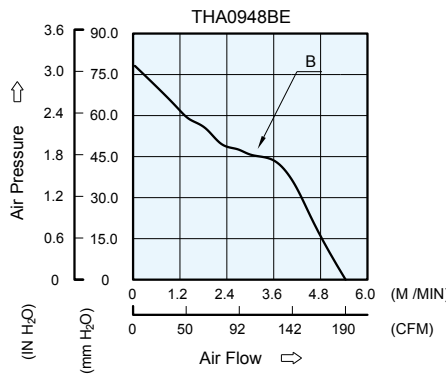

New

THA 92 x 92 x 38 MM SERIES

DIMENSIONS DRAWING

- * Bearing Type
Ball Bearings
- * Material
Impeller : Plastic (UL 94V-0)
Frame : Die-cast Aluminum
- * Lead Wires :
UL 1061 AWG #22 OR Equivalent
Red Wire Positive(+)
Black Wire Negative(-)
Blue Wire (F00)
Yellow Wire Speed Control (PWM)
- * Weight : 300g (16.95 oz)

P & Q CURVE (AT RATED VOLTAGE)

MOUNTING PANEL CUTOUT

MODEL		Rated Voltage	Operating Voltage Range	Input Current	Input Power	Speed	Maximum Air Flow		Maximum Air Pressure		Noise
PART NO.	FUNCTION	VDC	VDC	Amp	Watt	R.P.M.	m ³ /min	CFM	mmH ₂ O	IN H ₂ O	dB-A
THA0948BE	PWM / -F00	48	30.0 to 60.0	1.40	67.20	9500	5.370	189.67	76.85	3.020	71.0

* Function type is optional.
 * The max. air flow and the speed are measured in free air ; max. air pressure is measured at zero air flow.
 * Noise is measured in anechoic chamber in free air, one meter from intake side.
 * All readings are typical values at rated voltage.
 * Specifications are subject to change without notice.