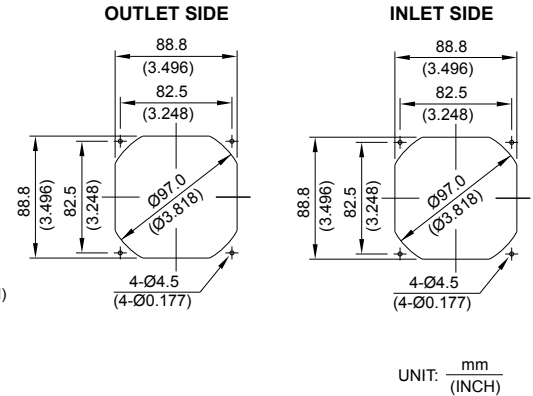

New

THA 92 x 92 x 38 MM SERIES

DIMENSIONS DRAWING

- * Bearing Type
Ball Bearings
- * Material
Impeller : Plastic (UL 94V-0)
Frame : Die-cast Aluminum
- * Lead Wires :
UL 1061 AWG #22 OR Equivalent
Red Wire Positive(+)
Black Wire Negative(-)
Blue Wire (F00)
Yellow Wire Speed Control (PWM)
- * Weight : 300g (16.95 oz)

P & Q CURVE (AT RATED VOLTAGE)

MOUNTING PANEL CUTOUT

MODEL		Rated Voltage	Operating Voltage Range	Input Current	Input Power	Speed	Maximum Air Flow		Maximum Air Pressure		Noise
PART NO.	FUNCTION	VDC	VDC	Amp	Watt	R.P.M.	m ³ /min	CFM	mmH ₂ O	IN H ₂ O	dB-A
THA0948BE	PWM / -F00	48	30.0 to 60.0	1.40	67.20	9500	5.370	189.67	76.85	3.020	71.0

* Function type is optional.
 * The max. air flow and the speed are measured in free air ; max. air pressure is measured at zero air flow.
 * Noise is measured in anechoic chamber in free air, one meter from intake side.
 * All readings are typical values at rated voltage.
 * Specifications are subject to change without notice.