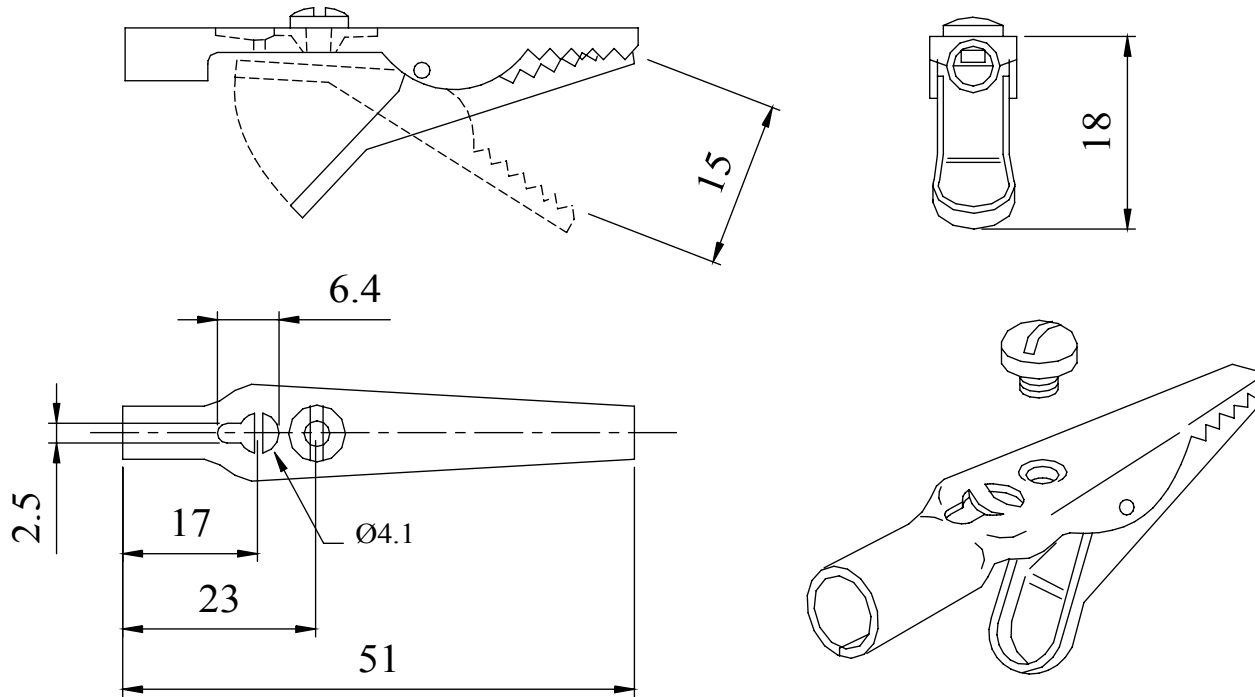

General purpose crocodile clip, manufactured from nickel plated steel. This product has been engineered to allow fine wires to be held securely by an undercut turned brass clamping screw. There is a rear entry that will accept 4mm plugs.

MATERIAL

CLIP

Mild Steel,
Nickel plated

SCREW

Brass,
BS 2874 CZ121

Current Rating: 5 Amps

RATED VOLTAGE: 50V

Dimensions

Tel No. +44(0)1724 273200 Website www.dem-uk.com

PROPRIETARY AND CONFIDENTIAL
THE INFORMATION CONTAINED IN THIS DRAWING IS THE SOLE PROPERTY OF
ALPHA 3 MANUFACTURING.
ANY REPRODUCTION IN PART OR AS A WHOLE WITHOUT THE WRITTEN PERMISSION OF
ALPHA 3 MANUFACTURING IS PROHIBITED.

UNLESS OTHERWISE SPECIFIED:
DIMENSIONS ARE IN MILLIMETRES
LINEAR TOLERANCE:
NO DECIMAL PLACES $\pm 0.5\text{mm}$
1 DECIMAL PLACE $\pm 0.25\text{mm}$
2 DECIMAL PLACES $\pm 0.125\text{mm}$
ANGULAR TOLERANCE: $\pm 1^\circ$

FINISH

SEE NOTE

DEBURR AND BREAK
SHARP EDGES

DRAWN BY

SPB

TITLE GENERAL SPECIFICATION
CROCODILE CLIP
303-0000

APPROVED BY

WC

THIRD ANGLE PROJECTION

SHEET 1 OF 1

SCALE 1:1

DRAWING NO.
303-0000

ISSUE **04**
Release

MATERIAL

SEE NOTE

A4