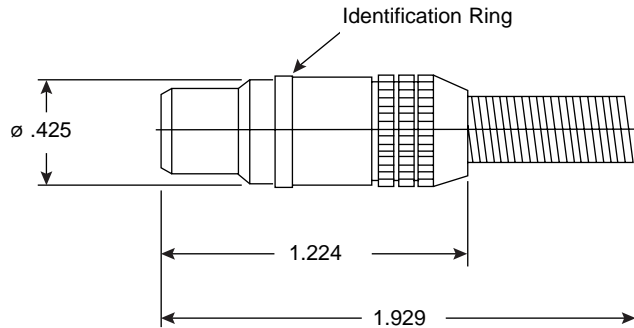

Dimensions (In.)

Specifications:

- Maximum cable size: 5.5m (.216")
- Ratings: 5A @ 200VDC/150 VAC maximum
- Insulation resistance: 100MΩ @ 500VDC
- Center contact: silver and flash gold plated brass
- Ground contact: nickel and flash gold plated brass
- Insulation: noryl SE1
- Cable clamp: silver and flash gold plated brass
- Spring: nickel and flash gold plated spring steel
- Cap: nickel and flash gold plated brass

Mouser Stock No.	Description
164-3400	Nickel plated
164-3401	Nickel plated (black ID ring)
164-3402	Nickel plated (blue ID ring)
164-3405	Nickel plated (red ID ring)
164-3406	Nickel plated (white ID ring)
164-3407	Nickel plated (yellow ID ring)
164-3410	Flash gold plated
164-3411	Flash gold plated (black ID ring)
164-3412	Flash gold plated (blue ID ring)
164-3415	Flash gold plated (red ID ring)
164-3416	Flash gold plated (white ID ring)
164-3417	Flash gold plated (yellow ID ring)
164-3420	Flash gold socket assy/black chrome cap & spring
164-3421	Flash gold socket assy/black chrome cap & spring (black ID ring)
164-3422	Flash gold socket assy/black chrome cap & spring (blue ID ring)
164-3425	Flash gold socket assy/black chrome cap & spring (red ID ring)
164-3426	Flash gold socket assy/black chrome cap & spring (white ID ring)
164-3427	Flash gold socket assy/black chrome cap & spring (yellow ID ring)