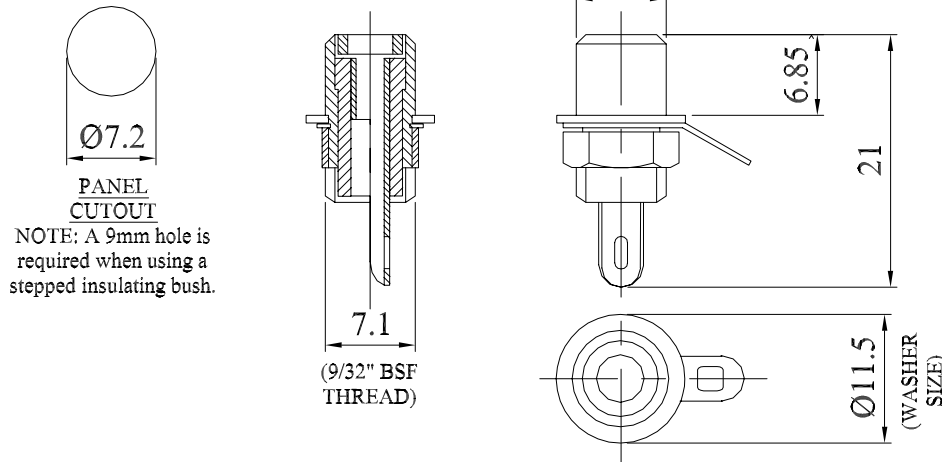

A turned brass single nut fixing panel socket available in nickel or gold plated finish. A choice of red or black insulator is useful for identification purposes.

- Single nut fixing makes these adaptable sockets suitable for stacking adjacent to one another.
- Thermoplastic insulated.
- Maximum panel thickness 3mm
- Mounting holes 7.2mm diameter.
- A panel isolating kit is also available (comprising of a plain and stepped washer).

Material Housing	Brass gold flash (0.05m) or nickel plate
Socket	Brass, silver plated
Insulation Nut	Acetal Brass, Gold flash (0.05m) or nickel plate
Solder tag	Brass, Gold flash (0.05m) or tin lead plate
Washer	Noryl, black or red
Ratings	5 Amps at 200 Vdc/150 Vac max
Insulation Resistance	100MΩ at 500 Vdc

Dimensions

Deltron Part No	NICKEL	GOLD
BLACK	431-0100	432-0100
RED	431-0500	432-0500

CONVERTED FROM PS0461 ISS3 (17.03.97) IN JAN 2003

DrgNo 431-432	TITLE PROFESSIONAL PANEL SOCKET (443 RANGE)	ALL DIMENSIONS IN MM ANGLES IN DECIMAL DEGREES
---------------	---	---