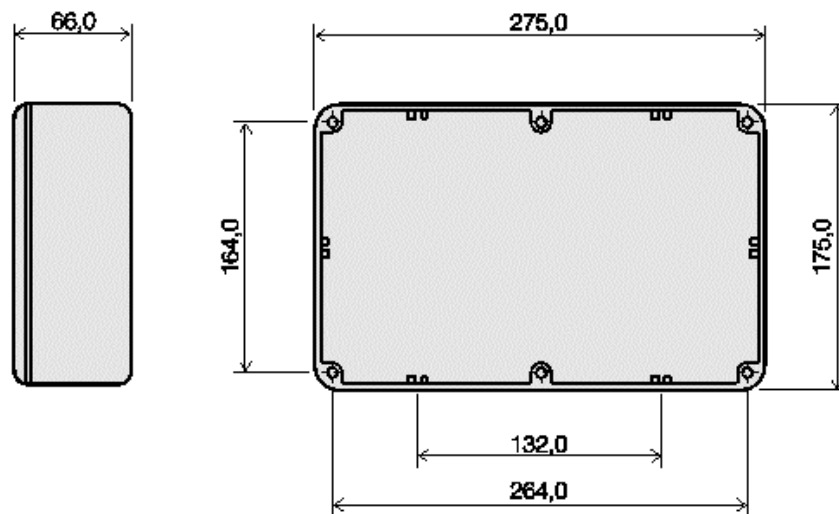

### Dimensions

DIMENSIONS IN MILLIMETRES

The close fitting lid is secured using six countersunk screws. The box also incorporates integral PCB guides, and comes in a plain finish.

The box is fitted with a self-adhesive, rubber seal providing IP66 rating.