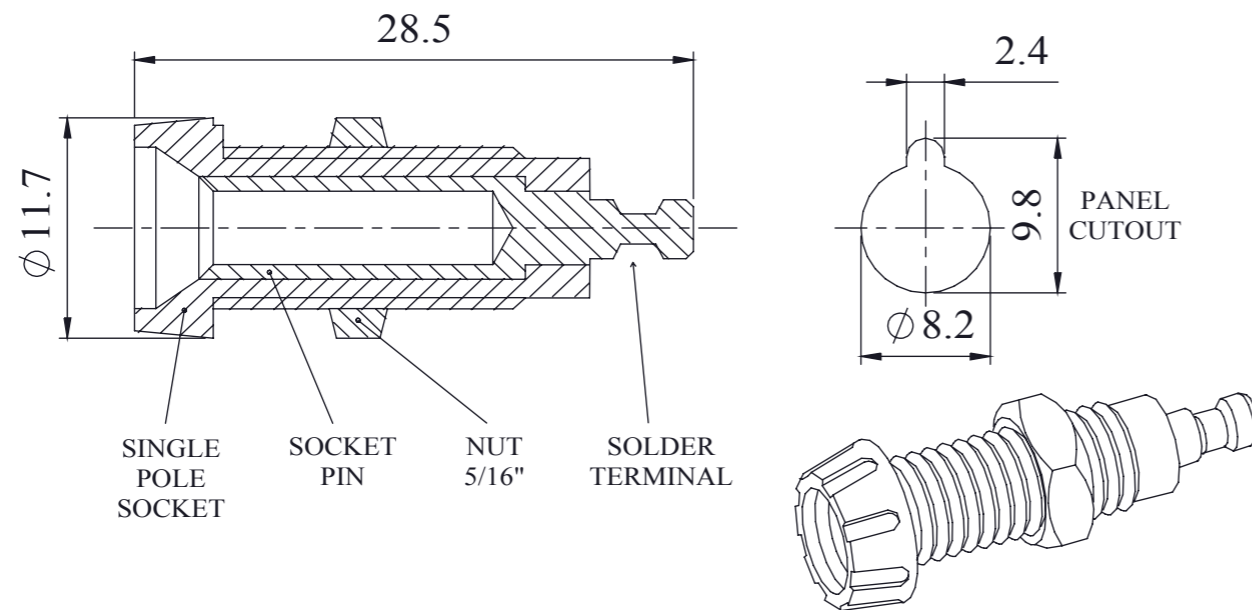

Rigid panel mounting socket retained in place by a nut, which accepts 4mm diameter plugs. Is suitable for panels up to 13,5mm thick. Connection is via a solder tag, although a solder bucket version is available.

MATERIAL SINGLE : Polypropylene

POLE SOCKET SOCKET PIN : Brass, BS2874 CZ121M silver plated

NUT : Brass, BS2874 nickel plated

Rating -
 Rated Current : 10A.
 Rated Voltage : 50V.

Nominal Working Voltage : 250 Volts R.M.S.
 Absolute Max. Rating : 1500 Volts D.C.
 Contact Resistance : less than 10 milli-ohms
 Torque Max : 0.4Nm

Dimensions

COLOUR	ORDER CODE
BLACK	551-0100
BLUE	551-0200
BROWN	551-0300
GREEN	551-0400
RED	551-0500
WHITE	551-0600
YELLOW	551-0700

PROPRIETARY AND CONFIDENTIAL
 THE INFORMATION CONTAINED IN THIS DRAWING IS THE SOLE PROPERTY OF DEM MANUFACTURING.
 ANY REPRODUCTION IN PART OR AS A WHOLE WITHOUT THE WRITTEN PERMISSION OF DEM MANUFACTURING IS PROHIBITED.

Drawn by SPB 21/05/09

FINISH:

THIRD ANGLE PROJECTION

DEBUR AND BREAK SHARP EDGES

IF IN DOUBT ASK DO NOT SCALE DRAWING

UNLESS OTHERWISE SPECIFIED: DIMENSIONS ARE IN MILLIMETRES LINEAR TOLERANCES:

NO DECIMAL PLACES ±0.5mm
 1 DECIMAL PLACE ±0.1mm
 2 DECIMAL PLACES ±0.03mm