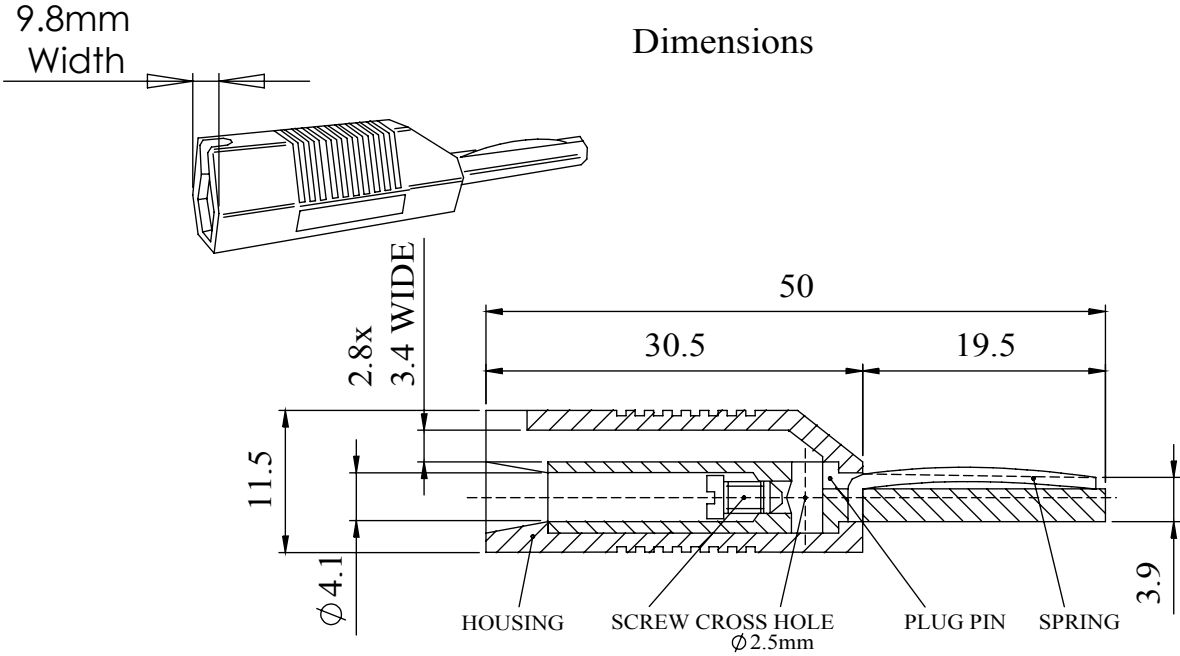

A 4mm plug at the front and 4mm socket at the rear provides a reliable in-line stacking facility. The lead wire is clamped securely in position by the screw located inside the plug. The pliable PVC housing comes in various colours.

Dimensions

- MATERIALS**
- HOUSING : PVC C36/20
 - SCREW : Brass, bright nickel plated
 - PLUG PIN : Brass, bright nickel plated
 - SPRING : Spring Steel
 - RATING : 16 Amps
 - RATED VOLTAGE : 50V

COLOUR	ORDER CODE
BLACK	553-0100
BLUE	553-0200
BROWN	553-0300
GREEN	553-0400
RED	553-0500
WHITE	553-0600
YELLOW	553-0700