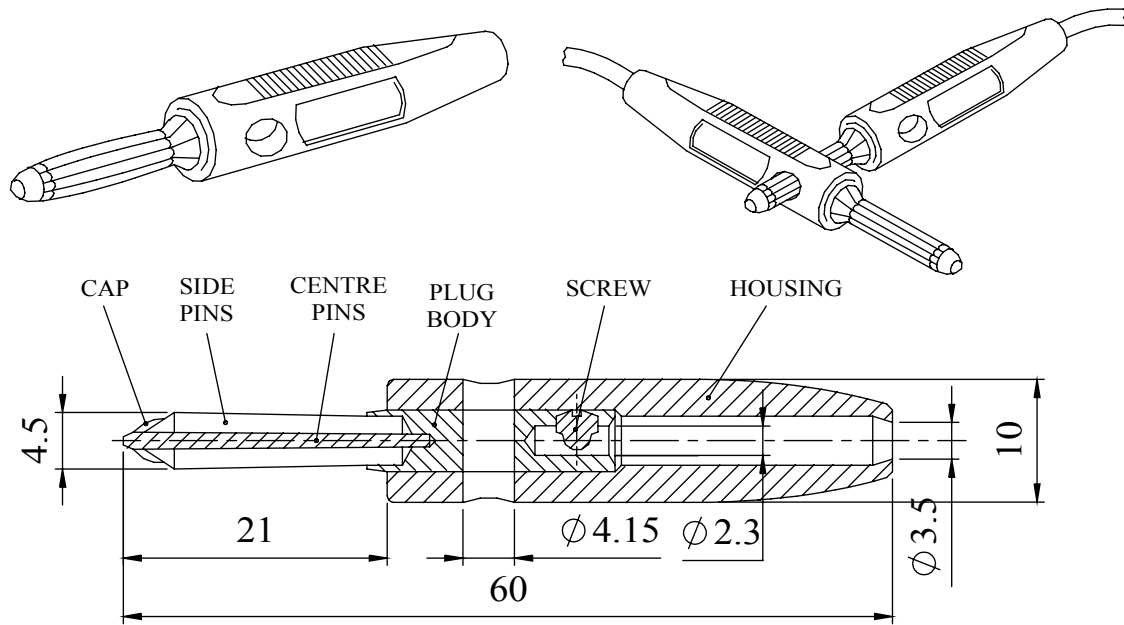

This side stackable plug has a screw connection for the lead wire and a push-on pliable PVC moulding. The conductor and outside diameter cable entry sizes are designed to suit PVC or silicone rubber flexible test cables up to 2,5mm<sup>2</sup>.

**MATERIAL**

CAP : Brass  
 SIDE PINS : Brass  
 CENTRE PIN : Brass  
 PLUG BODY : Brass  
 HOUSING : PVC 36/20(000-050-0000)  
 SCREW : Brass, M3,5x0,6  
 PLATING - BRIGHT NICKEL Over Copper

RATING : 16 Amps  
 RATED VOLTAGE: 50V

**Dimensions**

COLOUR	ORDER CODE
BLACK	555-0100
BLUE	555-0200
BROWN	555-0300
GREEN	555-0400
RED	555-0500
WHITE	555-0600
YELLOW	555-0700

**BUNCH PIN SIDE STACKABLE PLUG**

Tel No. +44(0)1724 273200 Website www.dem-uk.com