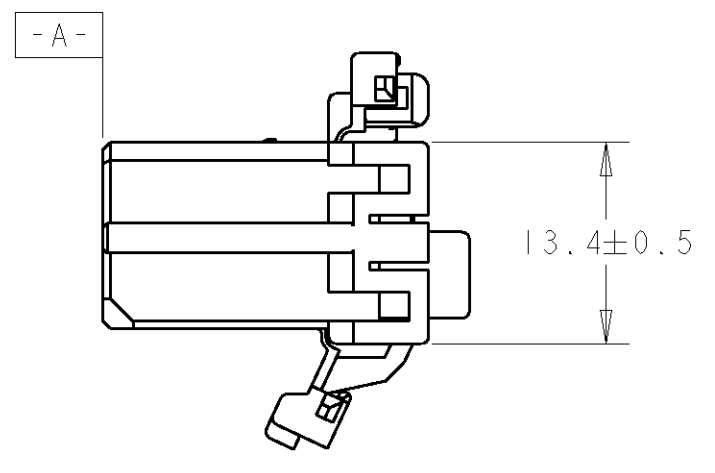

- 1 TO BE MEASURED BETWEEN -A- AND 2.
- 2 TO BE MATE WITH CAP HOUSING SMOOTHLY.
- 3. APPLIED RECEPTACLE CONTACT PART NUMBERS  
 .070 SERIES: 173630, 173631  
 .250 SERIES: 170032, 170258, 170384.
- 4 GENERAL TOLERANCES UNLESS OTHERWISE SPECIFIED:
 

0 < 10	: 0.2
10 < 30	: 0.25
30 < 100	: 0.3

BLUE	174925-5
GREEN	174925-4
BLACK	174925-2
WHITE	174925-1
COLOR	PART NO.

<small>THIS DRAWING IS A CONTROLLED DOCUMENT FOR TYCO ELECTRONICS CORPORATION          IT IS SUBJECT TO CHANGE AND THE CONTROLLING ENGINEERING ORGANIZATION          SHOULD BE CONTACTED FOR THE LATEST REVISION.</small>		DWN A. HOLT 27AUG2001 CHK S. ASHLEY 27AUG2001 APVD S. ASHLEY 27AUG2001		<b>tyco</b> Tyco Electronics <b>Electronics</b> Harrisburg, PA 17105-3608	
DIMENSIONS: mm		TOLERANCES UNLESS OTHERWISE SPECIFIED: 0 PLC ±- 1 PLC ±- 2 PLC ±- 3 PLC ±- 4 PLC ±- ANGLES ±3°		NAME HOUSING, PLUG, 11 POSITION, .070/.250 HYBRID CONNECTOR	
MATERIAL PBT FINISH -		PRODUCT SPEC - APPLICATION SPEC - WEIGHT -		SIZE A3 CAGE CODE 00779 DRAWING NO C-174925 RESTRICTED TO -	
CUSTOMER DRAWING				SCALE 2:1 SHEET 1 OF 1 REV C	