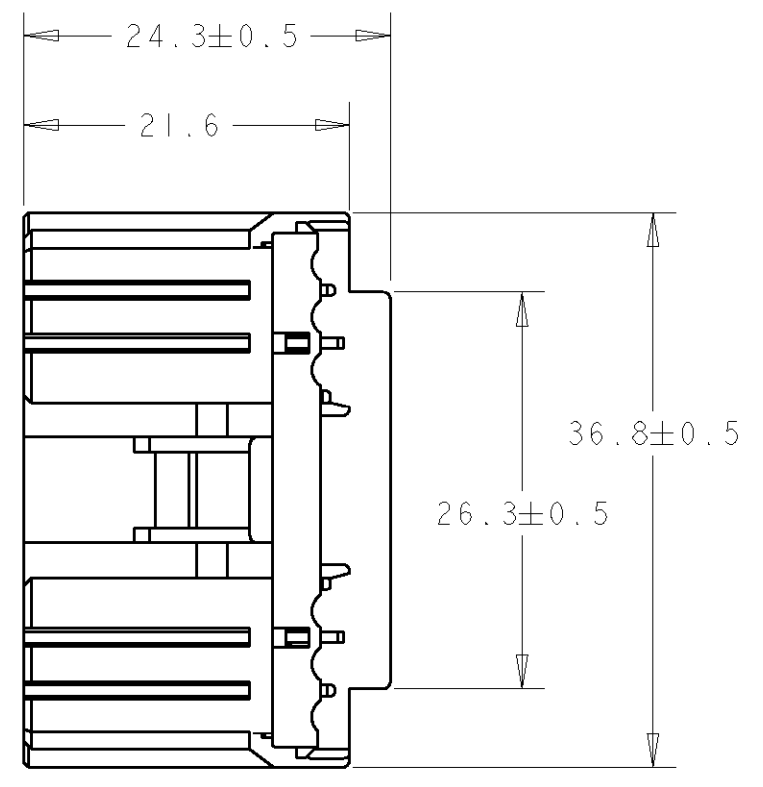

- 1 TO BE MEASURED BETWEEN -A- AND 2.
- 2 TO BE MATE WITH CAP HOUSING SMOOTHLY.
- 3. APPLIED RECEPTACLE CONTACT PART NUMBERS  
 .070 SERIES: 173630, 173631  
 .250 SERIES: 170032, 170258, 170384.
- 4 GENERAL TOLERANCES UNLESS OTHERWISE SPECIFIED:
 

0 < 10	: 0.2
10 < 30	: 0.25
30 < 100	: 0.3

BLUE	174925-5
GREEN	174925-4
BLACK	174925-2
WHITE	174925-1
COLOR	PART NO.

<small>THIS DRAWING IS A CONTROLLED DOCUMENT FOR TYCO ELECTRONICS CORPORATION          IT IS SUBJECT TO CHANGE AND THE CONTROLLING ENGINEERING ORGANIZATION          SHOULD BE CONTACTED FOR THE LATEST REVISION.</small>		DWN A. HOLT 27AUG2001 CHK S. ASHLEY 27AUG2001 APVD S. ASHLEY 27AUG2001		<b>tyco</b> Tyco Electronics <b>Electronics</b> Harrisburg, PA 17105-3608	
DIMENSIONS: mm		TOLERANCES UNLESS OTHERWISE SPECIFIED: 0 PLC ±- 1 PLC ±- 2 PLC ±- 3 PLC ±- 4 PLC ±- ANGLES ±3°		NAME HOUSING, PLUG, 11 POSITION, .070/.250 HYBRID CONNECTOR	
MATERIAL PBT FINISH -		PRODUCT SPEC - APPLICATION SPEC - WEIGHT -		SIZE A3 CAGE CODE 00779 DRAWING NO C-174925 RESTRICTED TO -	
CUSTOMER DRAWING				SCALE 2:1 SHEET 1 OF 1 REV C	