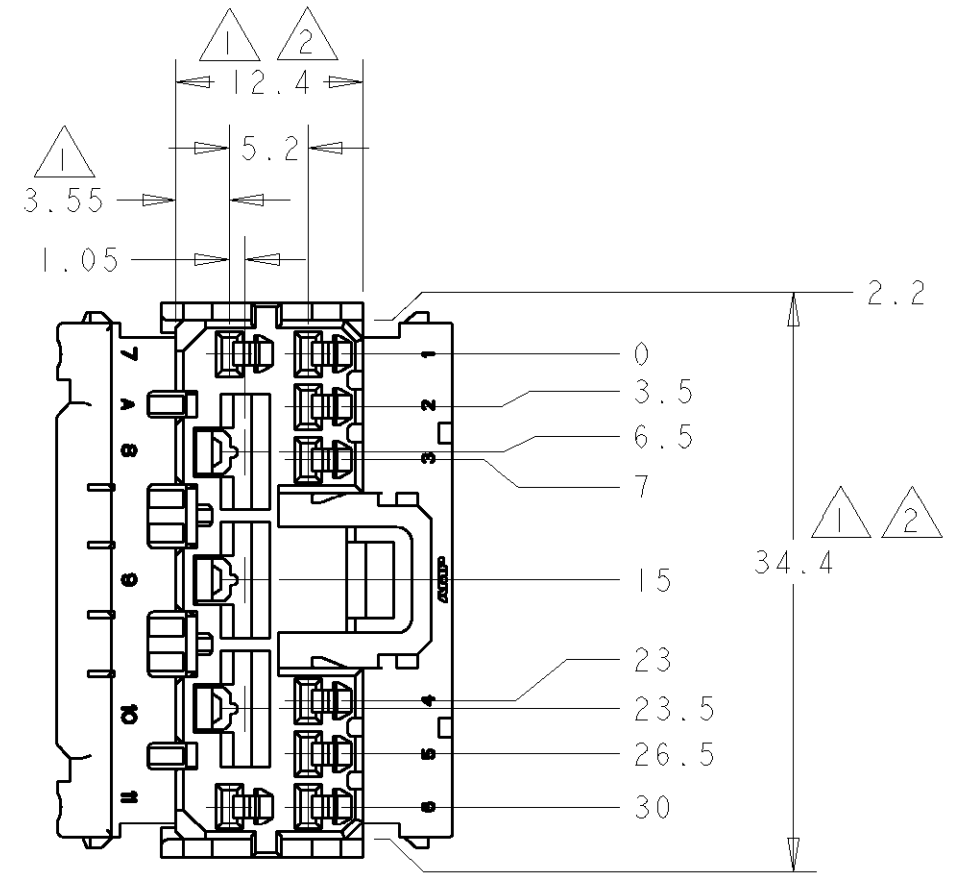

- 1 TO BE MEASURED BETWEEN -A- AND 2.
- 2 TO BE MATE WITH CAP HOUSING SMOOTHLY.
- 3. APPLIED RECEPTACLE CONTACT PART NUMBERS  
 .070 SERIES: 173630, 173631  
 .250 SERIES: 170032, 170258, 170384.
- 4 GENERAL TOLERANCES UNLESS OTHERWISE SPECIFIED:
 

0 < 10	: 0.2
10 < 30	: 0.25
30 < 100	: 0.3

BLUE	174925-5
GREEN	174925-4
BLACK	174925-2
WHITE	174925-1
COLOR	PART NO.

<small>THIS DRAWING IS A CONTROLLED DOCUMENT FOR TYCO ELECTRONICS CORPORATION          IT IS SUBJECT TO CHANGE AND THE CONTROLLING ENGINEERING ORGANIZATION          SHOULD BE CONTACTED FOR THE LATEST REVISION.</small>		DWN A. HOLT 27AUG2001 CHK S. ASHLEY 27AUG2001 APVD S. ASHLEY 27AUG2001		<b>tyco</b> Tyco Electronics <b>Electronics</b> Harrisburg, PA 17105-3608	
DIMENSIONS: mm		TOLERANCES UNLESS OTHERWISE SPECIFIED: 0 PLC ±- 1 PLC ±- 2 PLC ±- 3 PLC ±- 4 PLC ±- ANGLES ±3°		NAME HOUSING, PLUG, 11 POSITION, .070/.250 HYBRID CONNECTOR	
MATERIAL PBT FINISH -		PRODUCT SPEC - APPLICATION SPEC - WEIGHT -		SIZE A3 CAGE CODE 00779 DRAWING NO C-174925 RESTRICTED TO -	
CUSTOMER DRAWING				SCALE 2:1 SHEET 1 OF 1 REV C	