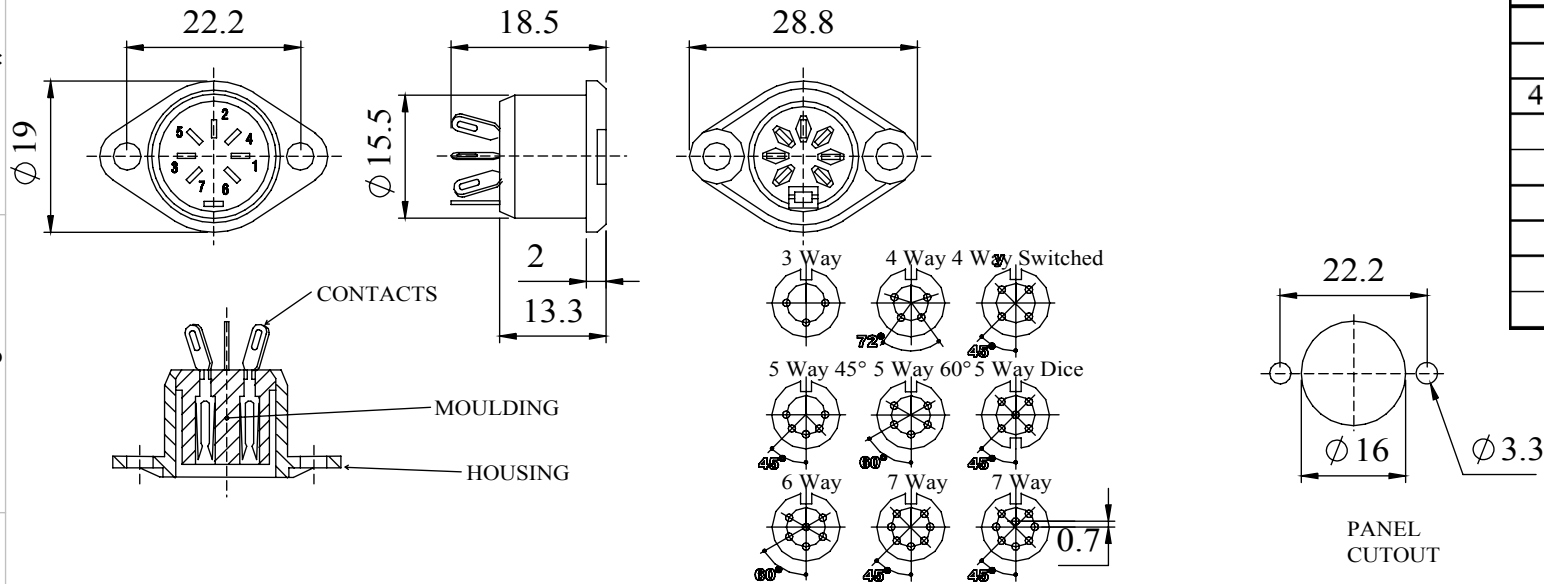

A range of professional chassis mounting sockets, designed for panel mounting via two flange fixing M3 screws. These sockets mate with all standard lockable plugs.

Materials	
Housing	Mazak
	Nickel Plated
Moulding	Lexan 500R
Contacts	Brass Silver Plated
Electrical	
Rated Voltage	34 V a.c. or d.c.
Current Rating	2.A
Test Voltage	500 V r.m.s.
Insulation Resistance	103 MΩ min at 100 V d.c
Contact Resistance	10 mΩ max
Capacitance (mated)	3pF
Climatic	
Climatic category	25/070/21
Temperature Range	-25°C to +70°C
Damp heat, steady state	21 days

Dimensions

Type	Deltron No
3 Way	630-0300
4 Way	630-0400
4 Way Switched	630-0410
5 Way 45°	630-0500
5 Way 60°	630-0510
5 Way Dice	630-0520
6 Way	630-0600
7 Way	630-0700
8 Way	630-0800

RoHS
2002/95/EC
Compliant

Tel No. +44(0)1724 273200 Website www.dem-uk.com

PROPRIETARY AND CONFIDENTIAL
THE INFORMATION CONTAINED IN THIS DRAWING IS THE SOLE PROPERTY OF
ALPHA 3 MANUFACTURING.
ANY REPRODUCTION IN PART OR AS A WHOLE WITHOUT THE WRITTEN PERMISSION OF
ALPHA 3 MANUFACTURING IS PROHIBITED.

UNLESS OTHERWISE SPECIFIED:
DIMENSIONS ARE IN MILLIMETRES
LINEAR TOLERANCE:
NO DECIMAL PLACES ±0.5mm
1 DECIMAL PLACE ±0.25mm
2 DECIMAL PLACES ±0.125mm
ANGULAR TOLERANCE: ±1°

FINISH PROFESSIONAL FLANGED CHASSIS SOCKET
IF IN DOUBT ASK DO NOT SCALE DRAWING
MATERIAL SEE NOTE

DEBURR AND BREAK SHARP EDGES

DRAWN BY SPB
APPROVED BY WC
THIRD ANGLE PROJECTION

SHEET 1 OF 1
SCALE 1:1
A4

TITLE GENERAL SPECIFICATION
630 SERIES CHASSIS SOCKET
DRAWING NO. 630 SERIES
ISSUE 09
Release