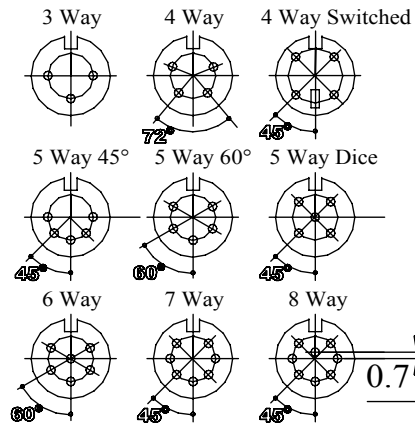

A range of professional chassis mounting sockets, designed for panel mounting via a single hexagonal turned brass nut. These sockets incorporate an anti-rotational locating spigot, and mate with all standard lockable plugs.

Materials	
Housing	Brass
	Sprayed With Black Paint
Moulding	Lexan 500R
Contacts	Brass Silver Plated
Nut	Brass Nickel Plated
Electrical	
Rated Voltage	34 V a.c. or d.c.
Current Rating	2.A
Test Voltage	500 V r.m.s.
Insulation Resistance	103 MΩ min at 100 V d.c
Contact Resistance	10 mΩ max
Capacitance (mated)	3pF
Climatic	
Climatic category	25/070/21
Temperature Range	-25°C to +70°C

Dimensions

Type	Deltron No
3 Way	651-0300
4 Way	651-0400
4 Way Switched	651-0410
5 Way 45°	651-0500
5 Way 60°	651-0510
5 Way Dice	651-0520
6 Way	651-0600
7 Way	651-0700
8 Way	651-0800

RoHS
2002/95/EC
Compliant

UNF THREADED

Tel No. +44(0)1724 273200 Website www.dem-uk.com

PROPRIETARY AND CONFIDENTIAL
THE INFORMATION CONTAINED IN THIS DRAWING IS THE SOLE PROPERTY OF
ALPHA 3 MANUFACTURING.
ANY REPRODUCTION IN PART OR AS A WHOLE WITHOUT THE WRITTEN PERMISSION OF
ALPHA 3 MANUFACTURING IS PROHIBITED.

UNLESS OTHERWISE SPECIFIED:
DIMENSIONS ARE IN MILLIMETRES
LINEAR TOLERANCE:
NO DECIMAL PLACES ±0.5mm
1 DECIMAL PLACE ±0.25mm
2 DECIMAL PLACES ±0.125mm
ANGULAR TOLERANCE: ±1°

FINISH PROFESSIONAL CIRCULAR
CHASSIS SOCKET
BLACK
DEBURR AND BREAK
SHARP EDGES
DRAWN BY
APPROVED BY
THIRD ANGLE PROJECTION

IF IN DOUBT ASK
DO NOT SCALE DRAWING

SPB
WC

SHEET 1 OF 1
SCALE 1:1
A4

TITLE GENERAL SPECIFICATION
FOR
651 SERIES

DRAWING NO.
651 SERIES

ISSUE
07
Release