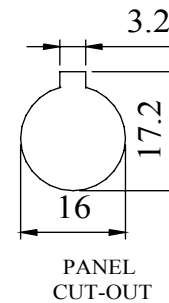

A range of professional chassis mounting sockets, designed for panel mounting via a single hexagonal turned brass nut. These sockets incorporate an anti-rotational locating spigot, and mate with all standard lockable plugs.

Materials	
Housing	Brass
	Sprayed With Black Paint
Moulding	Lexan 500R
Contacts	Brass Silver Plated
Nut	Brass Nickel Plated
Electrical	
Rated Voltage	34 V a.c. or d.c.
Current Rating	2.A
Test Voltage	500 V r.m.s.
Insulation Resistance	103 MΩ min at 100 V d.c
Contact Resistance	10 mΩ max
Capacitance (mated)	3pF
Climatic	
Climatic category	25/070/21
Temperature Range	-25°C to +70°C

Dimensions

Type	Deltron No
3 Way	651-0300
4 Way	651-0400
4 Way Switched	651-0410
5 Way 45°	651-0500
5 Way 60°	651-0510
5 Way Dice	651-0520
6 Way	651-0600
7 Way	651-0700
8 Way	651-0800

RoHS
2002/95/EC
Compliant

UNF THREADED

Tel No. +44(0)1724 273200 Website www.dem-uk.com

PROPRIETARY AND CONFIDENTIAL
THE INFORMATION CONTAINED IN THIS DRAWING IS THE SOLE PROPERTY OF
ALPHA 3 MANUFACTURING.
ANY REPRODUCTION IN PART OR AS A WHOLE WITHOUT THE WRITTEN PERMISSION OF
ALPHA 3 MANUFACTURING IS PROHIBITED.

UNLESS OTHERWISE SPECIFIED:
DIMENSIONS ARE IN MILLIMETRES
LINEAR TOLERANCE:
NO DECIMAL PLACES ±0.5mm
1 DECIMAL PLACE ±0.25mm
2 DECIMAL PLACES ±0.125mm
ANGULAR TOLERANCE: ±1°