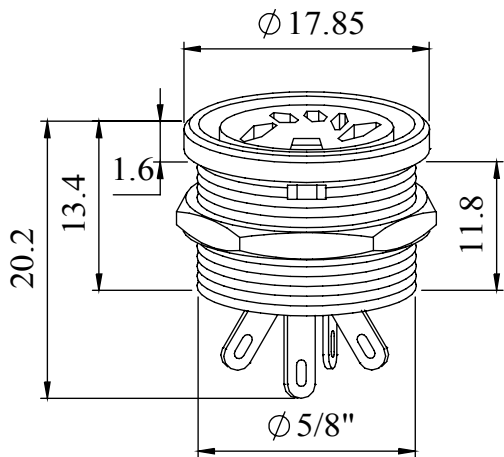

A range of professional chassis mounting sockets, designed for panel mounting via a single hexagonal turned brass nut. These sockets incorporate an anti-rotational locating spigot, and mate with all standard lockable plugs.

Materials	
Housing	Brass
	Sprayed With Black Paint
Moulding	Lexan 500R
Contacts	Brass Silver Plated
Nut	Brass Nickel Plated
Electrical	
Rated Voltage	34 V a.c. or d.c.
Current Rating	2.A
Test Voltage	500 V r.m.s.
Insulation Resistance	103 MΩ min at 100 V d.c
Contact Resistance	10 mΩ max
Capacitance (mated)	3pF
Climatic	
Climatic category	25/070/21
Temperature Range	-25°C to +70°C

Dimensions

Type	Deltron No
3 Way	651-0300
4 Way	651-0400
4 Way Switched	651-0410
5 Way 45°	651-0500
5 Way 60°	651-0510
5 Way Dice	651-0520
6 Way	651-0600
7 Way	651-0700
8 Way	651-0800

RoHS
2002/95/EC
Compliant

UNF THREADED

Tel No. +44(0)1724 273200 Website www.dem-uk.com

PROPRIETARY AND CONFIDENTIAL
THE INFORMATION CONTAINED IN THIS DRAWING IS THE SOLE PROPERTY OF
ALPHA 3 MANUFACTURING.
ANY REPRODUCTION IN PART OR AS A WHOLE WITHOUT THE WRITTEN PERMISSION OF
ALPHA 3 MANUFACTURING IS PROHIBITED.

UNLESS OTHERWISE SPECIFIED:
DIMENSIONS ARE IN MILLIMETRES
LINEAR TOLERANCE:
NO DECIMAL PLACES ±0.5mm
1 DECIMAL PLACE ±0.25mm
2 DECIMAL PLACES ±0.125mm
ANGULAR TOLERANCE: ±1°

FINISH PROFESSIONAL CIRCULAR
CHASSIS SOCKET
BLACK
DEBURR AND BREAK
SHARP EDGES
DRAWN BY
APPROVED BY
THIRD ANGLE PROJECTION

IF IN DOUBT ASK
DO NOT SCALE DRAWING

SPB
WC

SHEET 1 OF 1
SCALE 1:1
A4

TITLE GENERAL SPECIFICATION
FOR
651 SERIES

DRAWING NO.
651 SERIES

ISSUE
07
Release