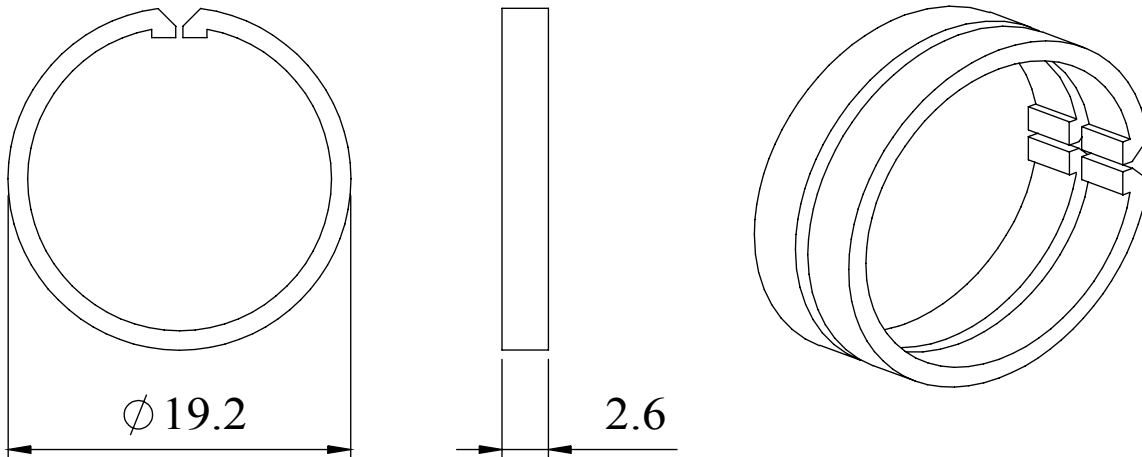

A unique bright identification coding for both free cable plugs and sockets.

Pack of 25 collars supplied in a polythene bag.

Or a mixed bag of 50 rings, containing 5 rings of each colour/number.

- full annular ring prevents the collars from falling off.
- collars colour coded for easy identification.

Material :-

ACETAL C 27021

Dimensions

COLOUR	CODE
BLACK	728-000
BROWN	728-0100
RED	728-0200
ORANGE	728-0300
YELLOW	728-0400
GREEN	728-0500
BLUE	728-0600
VIOLET	728-0700
GREY	728-0800
WHITE	728-0900
MIXED BAG 50 RINGS	728-0050

UNLESS OTHERWISE SPECIFIED:
 DIMENSIONS ARE IN MILLIMETRES
 LINEAR TOLERANCE:
NO DECIMAL PLACES ±0.5mm
1 DECIMAL PLACE ±0.25mm
2 DECIMAL PLACES ±0.125mm
ANGULAR TOLERANCE: ±1°

FINISH CHANNEL IDENTIFICATION SYSTEM
 DEBURR AND BREAK SHARP EDGES
 IF IN DOUBT ASK
 DO NOT SCALE DRAWING
 MATERIAL SEE NOTE