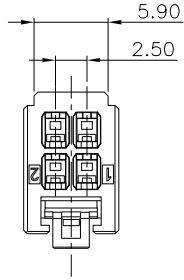

HF

Halogen Free

REV.	ECN NO.	LOCATION	DESCRIPTION	DATE	DESIGN
X1			INITIAL RELEASE	2022.10.30	tanghaibo
X2		⊗	增加 DATECODE	2022.11.11	tanghaibo

NOT LOGO

HAVE LOGO

NOTES:

- MATERIAL: HIGH TEMPERATURE THERMOPLASTIC UL94V-0
- THE SHAPE, SIZE AND POSITION OF THE CHARACTER SHOW THE OUTLINE. THEY DON'T SHOW DETAILS.
- THE SYMMETRIC WITH "x"
- PART NUMBER: SEE TABLE
- DATECODE:YYWWD
YY:YEAR(22:2022)
WW:WEEK(25:THE 25TH WEEK)
D:DAY(1~7:SUNDAY~SATURDAY)

PART NUMBER INFORMATION:
5604BG-004H * * * 00000

RESERVE NUMBER

PACKAGE CODE:

T: TRAY PACKING

P: TUBE PACKING

B: BAG PACING

LOGO:

1: WITH DEREN LOGO

2022.11.11

TITLE: WTB FEMALE PITCH2.5

04P HSG

P/N: 5604BG-004Hxxx00000

SHEET: 1/1

SCALE: 1:1 UNIT: mm

1

2