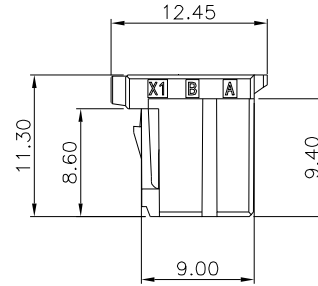

NOTES:

1. MATERIAL: HIGH TEMPERATURE THERMOPLASTIC UL94V-0
2. THE SHAPE, SIZE AND POSITION OF THE CHARACTER SHOW THE OUTLINE. THEY DON'T SHOW DETAILS.
3. THE SYMMETRIC WITH "x"
4. PART NUMBER: SEE TABLE
5. DATECODE:YYWWD
   YY:YEAR(22:2022)
   WW:WEEK(25:THE 25TH WEEK)
   D:DAY(1~7:SUNDAY~SATURDAY)

PART NUMBER INFORMATION:
5604BG-004H * * * 00000

RESERVE NUMBER

PACKAGE CODE:

T: TRAY PACKING

P: TUBE PACKING

B: BAG PACING

LOGO:

1: WITH DEREN LOGO

2: WITHOUT LOGO

HOUSING COLOR:

1: BLACK

2: WHITE

DATECODE

DIM	TOL	DIM	TOL
x.	±0.30	x.	±5'
.x	±0.30	.x	±3'
.xx	±0.30		

DEREN

SHENZHEN DEREN ELECTRONIC CO., LTD

DRAW NO.

***

REV.

X2

CUSTOMER DRAWING

DESIGN: tanghaibo

CHECK:

APPROVAL:

DATE

2022.11.11

TITLE: WTB FEMALE PITCH2.5

04P HSG

P/N: 5604BG-004Hxxx00000

SHEET: 1/1

SCALE: 1:1 UNIT: mm

1

2

3

4

5

6

7

8