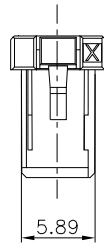

HF

Halogen Free

REV.	ECN NO.	LOCATION	DESCRIPTION	DATE	DESIGN
X1			INITIAL RELEASE	2022.10.30	tanghaibo
X2		⊗	增加 DATECODE	2022.11.11	tanghaibo

NOT LOGO

HAVE LOGO

NOTES:

- MATERIAL: HIGH TEMPERATURE THERMOPLASTIC UL94V-0
- THE SHAPE, SIZE AND POSITION OF THE CHARACTER SHOW THE OUTLINE. THEY DON'T SHOW DETAILS.
- THE SYMMETRIC WITH "x"
- PART NUMBER: SEE TABLE
- DATECODE:YYWWD
YY:YEAR(22:2022)
WW:WEEK(25:THE 25TH WEEK)
D:DAY(1~7:SUNDAY~SATURDAY)

PART NUMBER INFORMATION:
5604BG-004H * * * 00000

RESERVE NUMBER

PACKAGE CODE:

T: TRAY PACKING

P: TUBE PACKING

B: BAG PACING

LOGO:

1: WITH DEREN LOGO

2022.11.11

TITLE: WTB FEMALE PITCH2.5

04P HSG

P/N: 5604BG-004Hxxx00000

SHEET: 1/1

SCALE: 1:1 UNIT: mm

1

2