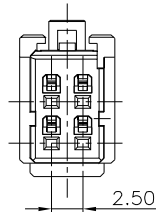

DATECODE

DIM	TOL	DIM	TOL
x.	±0.30	x.	±5'
.x	±0.30	.x	±3'
.xx	±0.30		

DEREN

SHENZHEN DEREN ELECTRONIC CO., LTD

DRAW NO.

***

REV.

X2

CUSTOMER DRAWING

DESIGN: tanghaibo

CHECK:

APPROVAL:

DATE

2022.11.11

TITLE: WTB FEMALE PITCH2.5

04P HSG

P/N: 5604BG-004Hxxx00000

SHEET: 1/1

SCALE: 1:1 UNIT: mm

1

2

3

4

5

6

7

8