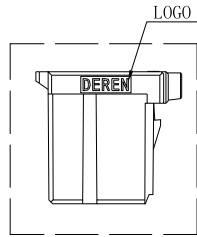

HF

Halogen Free

REV.	ECN NO.	LOCATION	DESCRIPTION	DATE	DESIGN
X1			INITIAL RELEASE	2022.10.30	tanghaibo
X2		①/②	增加 DATECODE	2022.11.11	tanghaibo

NOT LOGO

HAVE LOGO

NOTES:

- MATERIAL: HIGH TEMPERATURE THERMOPLASTIC UL94V-0
- THE SHAPE, SIZE AND POSITION OF THE CHARACTER SHOW THE OUTLINE. THEY DON'T SHOW DETAILS.
- THE SYMMETRIC WITH "X"
- PART NUMBER: SEE TABLE
- DATECODE:YYWWD
YY:YEAR(22:2022)
WW:WEEK(25:THE 25TH WEEK)
D:DAY(1~7:SUNDAY~SATURDAY)

PART NUMBER INFORMATION:

5606BG-005H * * * 00000

RESERVE NUMBER

PACKAGE CODE:

T: TRAY PACKING

P: TUBE PACKING

B: BAG PACING

LOGO: