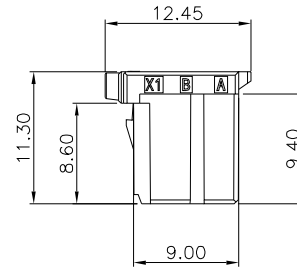

NOTES:

1. MATERIAL: HIGH TEMPERATURE THERMOPLASTIC UL94V-0
2. THE SHAPE, SIZE AND POSITION OF THE CHARACTER SHOW THE OUTLINE. THEY DON'T SHOW DETAILS.
3. THE SYMMETRIC WITH "X"
4. PART NUMBER: SEE TABLE
5. DATECODE:YYWWD
   YY:YEAR(22:2022)
   WW:WEEK(25:THE 25TH WEEK)
   D:DAY(1~7:SUNDAY~SATURDAY)

PART NUMBER INFORMATION:

5606BG-005H * * * 00000

RESERVE NUMBER

PACKAGE CODE:

T: TRAY PACKING

P: TUBE PACKING

B: BAG PACING

LOGO:

1: WITH DEREN LOGO

2: WITHOUT LOGO

HOUSING COLOR:

1: BLACK

2: WHITE