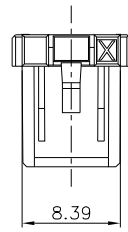

HF

Halogen Free

REV.	ECN NO.	LOCATION	DESCRIPTION	DATE	DESIGN
X1			INITIAL RELEASE	2022.10.30	tanghaibo
X2		①/②	增加 DATECODE	2022.11.11	tanghaibo

NOT LOGO

HAVE LOGO

NOTES:

- MATERIAL: HIGH TEMPERATURE THERMOPLASTIC UL94V-0
- THE SHAPE, SIZE AND POSITION OF THE CHARACTER SHOW THE OUTLINE. THEY DON'T SHOW DETAILS.
- THE SYMMETRIC WITH "X"
- PART NUMBER: SEE TABLE
- DATECODE:YYWWD
YY:YEAR(22:2022)
WW:WEEK(25:THE 25TH WEEK)
D:DAY(1~7:SUNDAY~SATURDAY)

PART NUMBER INFORMATION:

5606BG-005H * * * 00000

RESERVE NUMBER

PACKAGE CODE:

T: TRAY PACKING

P: TUBE PACKING

B: BAG PACING

LOGO:

2022.11.11

TITLE: WTB FEMALE PITCH2.5
06P HSG

P/N: 5606BG-005Hxx00000

SHEET: 1/1

SCALE: 1:1 UNIT: mm

1

2

3