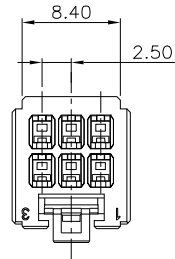

HF

Halogen Free

REV.	ECN NO.	LOCATION	DESCRIPTION	DATE	DESIGN
X1			INITIAL RELEASE	2022.10.30	tanghaibo
X2		①/②	增加 DATECODE	2022.11.11	tanghaibo

NOT LOGO

HAVE LOGO

NOTES:

- MATERIAL: HIGH TEMPERATURE THERMOPLASTIC UL94V-0
- THE SHAPE, SIZE AND POSITION OF THE CHARACTER SHOW THE OUTLINE. THEY DON'T SHOW DETAILS.
- THE SYMMETRIC WITH "X"
- PART NUMBER: SEE TABLE
- DATECODE:YYWWD
YY:YEAR(22:2022)
WW:WEEK(25:THE 25TH WEEK)
D:DAY(1~7:SUNDAY~SATURDAY)

PART NUMBER INFORMATION:

5606BG-005H * * * 00000

RESERVE NUMBER

PACKAGE CODE:

T: TRAY PACKING

P: TUBE PACKING

B: BAG PACING

LOGO:

2022.11.11

TITLE: WTB FEMALE PITCH2.5
06P HSG

P/N: 5606BG-005Hxx00000

SHEET: 1/1

SCALE: 1:1 UNIT: mm

1

2

3