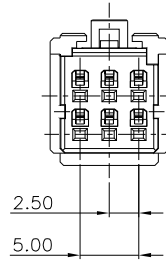

DATECODE

DIM	TOL	DIM	TOL
x.	±0.30	x.	±5'
.x	±0.30	.x	±3'
.xx	±0.30		

DEREN

SHENZHEN DEREN ELECTRONIC CO., LTD

DRAW NO.

***

REV. X2

CUSTOMER DRAWING

DESIGN: tanghaibo

CHECK:

APPROVAL:

DATE

2022.11.11

TITLE: WTB FEMALE PITCH2.5
06P HSG

P/N: 5606BG-005Hxx00000

SHEET: 1/1

SCALE: 1:1 UNIT: mm

1

2

3

4

5

6

7

8