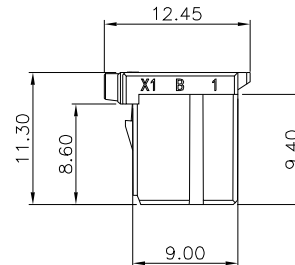

PART NUMBER INFORMATION:
 5608BG-003H***00000

- RESERVE NUMBER
- PACKAGE CODE:
 T: TRAY PACKING
 P: TUBE PACKING
 B: BAG PACING
- LOGO:
 1: WITH DEREN LOGO
 2: WITHOUT LOGO
- HOUSING COLOR:
 1: BLACK
 2: WHITE

NOT LOGO

HAVE LOGO

DATECODE

DIM	TOL	DIM	TOL
x.	±0.30	x.	±5'
.x	±0.30	.x	±3'
.xx	±0.30		

DEREN
 SHENZHEN DEREN ELECTRONIC CO., LTD

CUSTOMER DRAWING	DATE	TITLE: WT8 FEMALE PITCH2.5 8P HSG
DESIGN: tanghaibo	2022.11.11	P/N: 5608BG-003H***00000
CHECK:		SHEET: 1/1
APPROVAL:		SCALE: 1:1 UNIT: mm