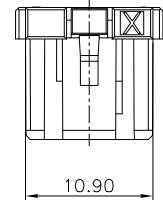

PART NUMBER INFORMATION:
 5608BG-003H***00000

- RESERVE NUMBER
- PACKAGE CODE:
 T: TRAY PACKING
 P: TUBE PACKING
 B: BAG PACING
- LOGO:
 1: WITH DEREN LOGO
 2: WITHOUT LOGO
- HOUSING COLOR:
 1: BLACK
 2: WHITE

NOT LOGO

HAVE LOGO

DATECODE

DIM	TOL	DIM	TOL
x.	±0.30	x.	±5'
.x	±0.30	.x	±3'
.xx	±0.30		

DEREN
 SHENZHEN DEREN ELECTRONIC CO., LTD

CUSTOMER DRAWING	DATE	TITLE: WT8 FEMALE PITCH2.5 8P HSG
DESIGN: tanghaibo	2022.11.11	P/N: 5608BG-003H***00000
CHECK:		SHEET: 1/1
APPROVAL:		SCALE: 1:1 UNIT: mm