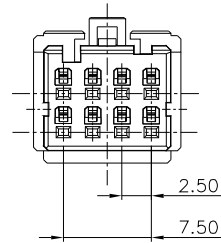

PART NUMBER INFORMATION:
 5608BG-003H***00000

- RESERVE NUMBER
- PACKAGE CODE:
 T: TRAY PACKING
 P: TUBE PACKING
 B: BAG PACING
- LOGO:
 1: WITH DEREN LOGO
 2: WITHOUT LOGO
- HOUSING COLOR:
 1: BLACK
 2: WHITE

NOT LOGO

HAVE LOGO

DATECODE

DIM	TOL	DIM	TOL
x.	±0.30	x.	±5'
.x	±0.30	.x	±3'
.xx	±0.30		

DEREN
 SHENZHEN DEREN ELECTRONIC CO., LTD

CUSTOMER DRAWING	DATE	TITLE: WT8 FEMALE PITCH2.5 8P HSG
DESIGN: tanghaibo	2022.11.11	P/N: 5608BG-003H***00000
CHECK:		SHEET: 1/1
APPROVAL:		SCALE: 1:1 UNIT: mm