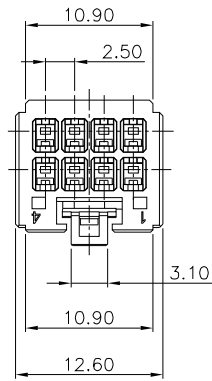

HF

Halogen Free

REV.	ECN NO.	LOCATION	DESCRIPTION	DATE	DESIGN
X1			INITIAL RELEASE	2022.09.08	tanghaibo
X2		⊗	增加 DATECODE	2022.11.11	tanghaibo

- NOTES:
1. MATERIAL: HIGH TEMPERATURE THERMOPLASTIC UL94V-0
 2. THE SHAPE, SIZE AND POSITION OF THE CHARACTER SHOW THE OUTLINE. THEY DON'T SHOW DETAILS.
 3. THE SYMMETRIC WITH "X"
 4. PART NUMBER: SEE TABLE
 5. DATECODE: YYWWDD
 YY: YEAR(22:2022)
 WW: WEEK(25: THE 25TH WEEK)
 D: DAY(1~7: SUNDAY~SATURDAY)

PART NUMBER INFORMATION:
 5608BG-003H***00000

- RESERVE NUMBER
- PACKAGE CODE:
 T: TRAY PACKING
 P: TUBE PACKING
 B: BAG PACING
- LOGO:
 1: WITH DEREN LOGO
 2: WITHOUT LOGO
- HOUSING COLOR:
 1: BLACK
 2: WHITE

NOT LOGO

HAVE LOGO

DATECODE

DIM	TOL	DIM	TOL
x.	±0.30	x.	±5'
.x	±0.30	.x	±3'
.xx	±0.30		

DEREN
 SHENZHEN DEREN ELECTRONIC CO., LTD

CUSTOMER DRAWING	DATE	TITLE: WT8 FEMALE PITCH2.5 8P HSG
DESIGN: tanghaibo	2022.11.11	P/N: 5608BG-003H***00000
CHECK:		SHEET: 1/1
APPROVAL:		SCALE: 1:1 UNIT: mm