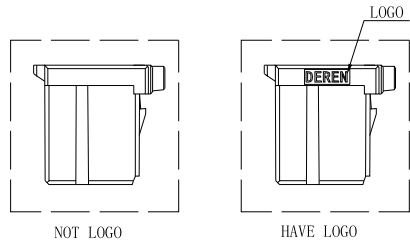

HF

Halogen Free

REV.	ECN NO.	LOCATION	DESCRIPTION	DATE	DESIGN
X1			INITIAL RELEASE	2022.10.30	tanghaibo
X2		①/②	增加 DATECODE	2022.11.11	tanghaibo

NOTES:

- MATERIAL: HIGH TEMPERATURE THERMOPLASTIC UL94V-0
- THE SHAPE, SIZE AND POSITION OF THE CHARACTER SHOW THE OUTLINE. THEY DON'T SHOW DETAILS.
- THE SYMMETRIC WITH "X"
- PART NUMBER: SEE TABLE
- DATECODE:YYWWDD
YY:YEAR(22:2022)
WW:WEEK(25:THE 25TH WEEK)
D:DAY(1~7:SUNDAY~SATURDAY)

PART NUMBER INFORMATION:

560ABG-009H * * * 00000

RESERVE NUMBER

 PACKAGE CODE:
 T: TRAY PACKING
 P: TUBE PACKING
 B: BAG PACING

LOGO:

- WITH DEREN LOGO
- WITHOUT LOGO

 HOUSING COLOR:
 1: BLACK
 2: WHITE

DIM	TOL	DIM	TOL
x.	±0.30	x.	±5'
.x	±0.30	.x	±3'
.xx	±0.30		