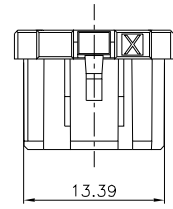

HF

Halogen Free

REV.	ECN NO.	LOCATION	DESCRIPTION	DATE	DESIGN
X1			INITIAL RELEASE	2022.10.30	tanghaibo
X2		①/②	增加 DATECODE	2022.11.11	tanghaibo

NOTES:

- MATERIAL: HIGH TEMPERATURE THERMOPLASTIC UL94V-0
- THE SHAPE, SIZE AND POSITION OF THE CHARACTER SHOW THE OUTLINE. THEY DON'T SHOW DETAILS.
- THE SYMMETRIC WITH "X"
- PART NUMBER: SEE TABLE
- DATECODE:YYWWDD
YY:YEAR(22:2022)
WW:WEEK(25:THE 25TH WEEK)
D:DAY(1~7:SUNDAY~SATURDAY)

PART NUMBER INFORMATION:

560ABG-009H * * * 00000

RESERVE NUMBER

 PACKAGE CODE:
 T: TRAY PACKING
 P: TUBE PACKING
 B: BAG PACING

LOGO:

- WITH DEREN LOGO
- WITHOUT LOGO

 HOUSING COLOR:
 1: BLACK
 2: WHITE

DIM	TOL	DIM	TOL
x.	±0.30	x.	±5'
.x	±0.30	.x	±3'
.xx	±0.30		