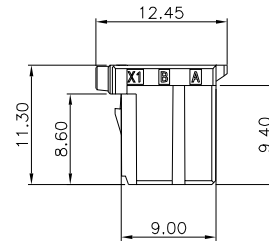

HF

Halogen Free

REV.	ECN NO.	LOCATION	DESCRIPTION	DATE	DESIGN
X1			INITIAL RELEASE	2022.10.30	tanghaibo
X2		①/②	增加 DATECODE	2022.11.11	tanghaibo

NOTES:

- MATERIAL: HIGH TEMPERATURE THERMOPLASTIC UL94V-0
- THE SHAPE, SIZE AND POSITION OF THE CHARACTER SHOW THE OUTLINE. THEY DON'T SHOW DETAILS.
- THE SYMMETRIC WITH "X"
- PART NUMBER: SEE TABLE
- DATECODE:YYWWDD
YY:YEAR(22:2022)
WW:WEEK(25:THE 25TH WEEK)
D:DAY(1~7:SUNDAY~SATURDAY)

PART NUMBER INFORMATION:

560ABG-009H * * * 00000

RESERVE NUMBER

 PACKAGE CODE:
 T: TRAY PACKING
 P: TUBE PACKING
 B: BAG PACING

LOGO:

- WITH DEREN LOGO
- WITHOUT LOGO

 HOUSING COLOR:
 1: BLACK
 2: WHITE

DIM	TOL	DIM	TOL
x.	±0.30	x.	±5'
.x	±0.30	.x	±3'
.xx	±0.30		

DATE

2022.11.11

TITLE: WTB FEMALE PITCH2.5
10P HSG

P/N: 560ABG-009Hxxx00000

SHEET: 1/1

SCALE: 1:1

UNIT: mm

X-ON Electronics