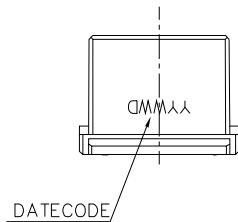

HF

Halogen Free

REV.	ECN NO.	LOCATION	DESCRIPTION	DATE	DESIGN
X1			INITIAL RELEASE	2022.10.30	tanghaibo
X2		①/②	增加 DATECODE	2022.11.11	tanghaibo

NOTES:

- MATERIAL: HIGH TEMPERATURE THERMOPLASTIC UL94V-0
- THE SHAPE, SIZE AND POSITION OF THE CHARACTER SHOW THE OUTLINE. THEY DON'T SHOW DETAILS.
- THE SYMMETRIC WITH "X"
- PART NUMBER: SEE TABLE
- DATECODE:YYWWDD
YY:YEAR(22:2022)
WW:WEEK(25:THE 25TH WEEK)
D:DAY(1~7:SUNDAY~SATURDAY)

PART NUMBER INFORMATION:

560ABG-009H * * * 00000

RESERVE NUMBER

 PACKAGE CODE:
 T: TRAY PACKING
 P: TUBE PACKING
 B: BAG PACING

LOGO:

- WITH DEREN LOGO
- WITHOUT LOGO

 HOUSING COLOR:
 1: BLACK
 2: WHITE

DIM	TOL	DIM	TOL
x.	±0.30	x.	±5'
.x	±0.30	.x	±3'
.xx	±0.30		