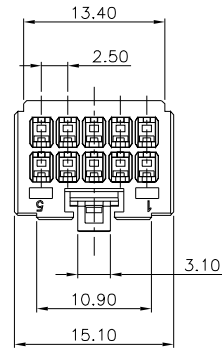

HF

Halogen Free

REV.	ECN NO.	LOCATION	DESCRIPTION	DATE	DESIGN
X1			INITIAL RELEASE	2022.10.30	tanghaibo
X2		①/②	增加 DATECODE	2022.11.11	tanghaibo

NOTES:

- MATERIAL: HIGH TEMPERATURE THERMOPLASTIC UL94V-0
- THE SHAPE, SIZE AND POSITION OF THE CHARACTER SHOW THE OUTLINE. THEY DON'T SHOW DETAILS.
- THE SYMMETRIC WITH "X"
- PART NUMBER: SEE TABLE
- DATECODE:YYWWDD
YY:YEAR(22:2022)
WW:WEEK(25:THE 25TH WEEK)
D:DAY(1~7:SUNDAY~SATURDAY)

PART NUMBER INFORMATION:

560ABG-009H * * * 00000

RESERVE NUMBER

 PACKAGE CODE:
 T: TRAY PACKING
 P: TUBE PACKING
 B: BAG PACING

LOGO:

- WITH DEREN LOGO
- WITHOUT LOGO

 HOUSING COLOR:
 1: BLACK
 2: WHITE

DIM	TOL	DIM	TOL
x.	±0.30	x.	±5'
.x	±0.30	.x	±3'
.xx	±0.30		

DATE

2022.11.11

TITLE: WTB FEMALE PITCH2.5
10P HSG

P/N: 560ABG-009Hxxx00000

SHEET: 1/1

SCALE: 1:1

UNIT: mm

X-ON Electronics