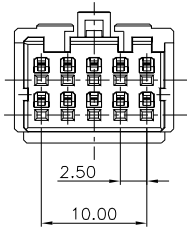

HF

Halogen Free

REV.	ECN NO.	LOCATION	DESCRIPTION	DATE	DESIGN
X1			INITIAL RELEASE	2022.10.30	tanghaibo
X2		①/②	增加 DATECODE	2022.11.11	tanghaibo

NOTES:

- MATERIAL: HIGH TEMPERATURE THERMOPLASTIC UL94V-0
- THE SHAPE, SIZE AND POSITION OF THE CHARACTER SHOW THE OUTLINE. THEY DON'T SHOW DETAILS.
- THE SYMMETRIC WITH "X"
- PART NUMBER: SEE TABLE
- DATECODE:YYWWDD
YY:YEAR(22:2022)
WW:WEEK(25:THE 25TH WEEK)
D:DAY(1~7:SUNDAY~SATURDAY)

PART NUMBER INFORMATION:

560ABG-009H * * * 00000

RESERVE NUMBER

 PACKAGE CODE:
 T: TRAY PACKING
 P: TUBE PACKING
 B: BAG PACING

LOGO:

- WITH DEREN LOGO
- WITHOUT LOGO

 HOUSING COLOR:
 1: BLACK
 2: WHITE

DIM	TOL	DIM	TOL
x.	±0.30	x.	±5'
.x	±0.30	.x	±3'
.xx	±0.30		