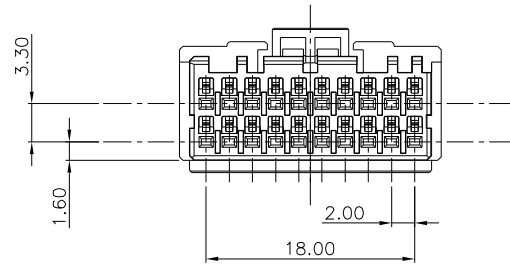

HF

Halogen Free

REV.	ECN NO.	LOCATION	DESCRIPTION	DATE	DESIGN
X1			INITIAL RELEASE	2022.02.19	Liangkeyao
X2		⊗ _{X2}	新增料号编码	2022.03.23	JACKY
X3		⊗ _{X3}	增加DATECODE	2022.11.03	Tanghaibo

NOTES:

1. MATERIAL: HIGH TEMPERATURE THERMOPLASTIC UL94V-0
2. THE SHAPE, SIZE AND POSITION OF THE CHARACTER SHOW THE OUTLINE. THEY DON'T SHOW DETAILS.
3. THE SYMMETRIC WITH "X"
4. PART NUMBER: SEE TABLE
5. DATECODE: YYWW
 YY: YEAR(22:2022)
 WW: WEEK(25: THE 25TH WEEK)
 D: DAY(1~7: SUNDAY~SATURDAY)

PART NUMBER INFORMATION:

560LGB-002H * * * 00000

- RESERVE NUMBER
- PACKAGE CODE:
 T: TRAY PACKING
 P: TUBE PACKING
 B: BAG PACING
- LOGO:
 1: WITH DEREN LOGO
 2: WITHOUT LOGO
- HOUSING COLOR:
 1: BLACK
 2: WHITE

DIM	TOL	DIM	TOL
x.	±0.30	x.	±5'
.x	±0.30	.x	±3'
.xx	±0.30		

DEREN
SHENZHEN DEREN ELECTRONIC CO., LTD

DRAW NO. ***	CUSTOMER DRAWING	DATE	TITLE: WT B Female 20P HSG
	DESIGN: tanghaibo	2022.11.03	P/N: 560LGB-002H***00000
REV. X3	CHECK:		SHEET: 1/1
APPROVAL:			SCALE: 1:1 UNIT: mm