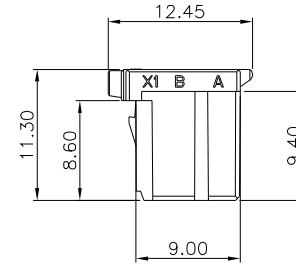

HF

Halogen Free

REV.	ECN NO.	LOCATION	DESCRIPTION	DATE	DESIGN
X1			INITIAL RELEASE	2022.02.19	Liangkeyao
X2		⊗ _{X2}	新增料号编码	2022.03.23	JACKY
X3		⊗ _{X3}	增加DATECODE	2022.11.03	Tanghaibo

NOTES:

1. MATERIAL: HIGH TEMPERATURE THERMOPLASTIC UL94V-0
2. THE SHAPE, SIZE AND POSITION OF THE CHARACTER SHOW THE OUTLINE. THEY DON'T SHOW DETAILS.
3. THE SYMMETRIC WITH "X"
4. PART NUMBER: SEE TABLE
5. DATECODE: YYWW
 YY: YEAR(22:2022)
 WW: WEEK(25: THE 25TH WEEK)
 D: DAY(1~7: SUNDAY~SATURDAY)

PART NUMBER INFORMATION:

560LGB-002H * * * 00000

- RESERVE NUMBER
- PACKAGE CODE:
 T: TRAY PACKING
 P: TUBE PACKING
 B: BAG PACING
- LOGO:
 1: WITH DEREN LOGO
 2: WITHOUT LOGO
- HOUSING COLOR:
 1: BLACK
 2: WHITE

DIM	TOL	DIM	TOL
x.	±0.30	x.	±5'
.x	±0.30	.x	±3'
.xx	±0.30		

DEREN
SHENZHEN DEREN ELECTRONIC CO., LTD

DRAW NO. ***	CUSTOMER DRAWING	DATE	TITLE: WT B Female 20P HSG
	DESIGN: tanghaibo	2022.11.03	P/N: 560LGB-002H***00000
REV. X3	CHECK:		SHEET: 1/1
APPROVAL:			SCALE: 1:1 UNIT: mm