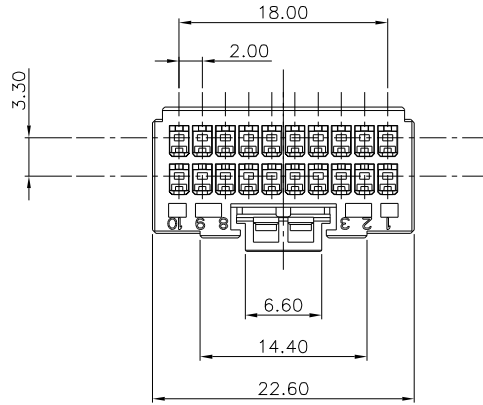

HF

Halogen Free

REV.	ECN NO.	LOCATION	DESCRIPTION	DATE	DESIGN
X1			INITIAL RELEASE	2022.02.19	Liangkeyao
X2		⊗ _{X2}	新增料号编码	2022.03.23	JACKY
X3		⊗ _{X3}	增加DATECODE	2022.11.03	Tanghaibo

NOTES:

1. MATERIAL: HIGH TEMPERATURE THERMOPLASTIC UL94V-0
2. THE SHAPE, SIZE AND POSITION OF THE CHARACTER SHOW THE OUTLINE. THEY DON'T SHOW DETAILS.
3. THE SYMMETRIC WITH "X"
4. PART NUMBER: SEE TABLE
5. DATECODE: YYWW
 YY: YEAR(22:2022)
 WW: WEEK(25: THE 25TH WEEK)
 D: DAY(1~7: SUNDAY~SATURDAY)

PART NUMBER INFORMATION:

560LGB-002H * * * 00000

- RESERVE NUMBER
- PACKAGE CODE:
 T: TRAY PACKING
 P: TUBE PACKING
 B: BAG PACING
- LOGO:
 1: WITH DEREN LOGO
 2: WITHOUT LOGO
- HOUSING COLOR:
 1: BLACK
 2: WHITE

DIM	TOL	DIM	TOL
x.	±0.30	x.	±5'
.x	±0.30	.x	±3'
.xx	±0.30		

DEREN
SHENZHEN DEREN ELECTRONIC CO., LTD

DRAW NO. ***	CUSTOMER DRAWING	DATE	TITLE: WT B Female 20P HSG
	DESIGN: tanghaibo	2022.11.03	P/N: 560LGB-002H***00000
REV. X3	CHECK:		SHEET: 1/1
APPROVAL:			SCALE: 1:1 UNIT: mm