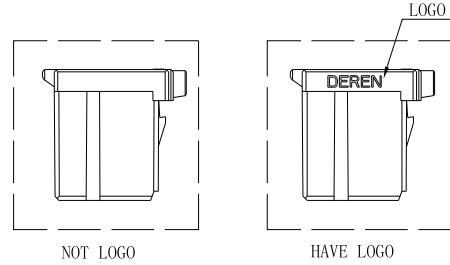

HF

Halogen Free

REV.	ECN NO.	LOCATION	DESCRIPTION	DATE	DESIGN
X1			INITIAL RELEASE	2022.02.19	Liangkeyao
X2		⊗ _{X2}	新增料号编码	2022.03.23	JACKY
X3		⊗ _{X3}	增加DATECODE	2022.11.03	Tanghaibo

NOTES:

1. MATERIAL: HIGH TEMPERATURE THERMOPLASTIC UL94V-0
2. THE SHAPE, SIZE AND POSITION OF THE CHARACTER SHOW THE OUTLINE. THEY DON'T SHOW DETAILS.
3. THE SYMMETRIC WITH "X"
4. PART NUMBER: SEE TABLE
5. DATECODE: YYWW
 YY: YEAR(22:2022)
 WW: WEEK(25: THE 25TH WEEK)
 D: DAY(1~7: SUNDAY~SATURDAY)

PART NUMBER INFORMATION:

560LGB-002H * * * 00000

- RESERVE NUMBER
- PACKAGE CODE:
 T: TRAY PACKING
 P: TUBE PACKING
 B: BAG PACING
- LOGO:
 1: WITH DEREN LOGO
 2: WITHOUT LOGO
- HOUSING COLOR:
 1: BLACK
 2: WHITE

DIM	TOL	DIM	TOL
x.	±0.30	x.	±5'
.x	±0.30	.x	±3'
.xx	±0.30		

DEREN
SHENZHEN DEREN ELECTRONIC CO., LTD

DRAW NO. ***	CUSTOMER DRAWING	DATE	TITLE: WT B Female 20P HSG
	DESIGN: tanghaibo	2022.11.03	P/N: 560LGB-002H***00000
REV. X3	CHECK:		SHEET: 1/1
APPROVAL:			SCALE: 1:1 UNIT: mm