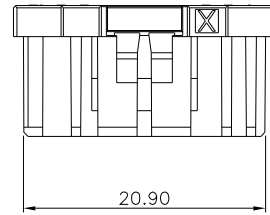

HF

Halogen Free

REV.	ECN NO.	LOCATION	DESCRIPTION	DATE	DESIGN
X1			INITIAL RELEASE	2022.02.19	Liangkeyao
X2		⊗ _{X2}	新增料号编码	2022.03.23	JACKY
X3		⊗ _{X3}	增加DATECODE	2022.11.03	Tanghaibo

NOTES:

1. MATERIAL: HIGH TEMPERATURE THERMOPLASTIC UL94V-0
2. THE SHAPE, SIZE AND POSITION OF THE CHARACTER SHOW THE OUTLINE. THEY DON'T SHOW DETAILS.
3. THE SYMMETRIC WITH "X"
4. PART NUMBER: SEE TABLE
5. DATECODE: YYWW
 YY: YEAR(22:2022)
 WW: WEEK(25: THE 25TH WEEK)
 D: DAY(1~7: SUNDAY~SATURDAY)

PART NUMBER INFORMATION:

560LGB-002H * * * 00000

- RESERVE NUMBER
- PACKAGE CODE:
 T: TRAY PACKING
 P: TUBE PACKING
 B: BAG PACING
- LOGO:
 1: WITH DEREN LOGO
 2: WITHOUT LOGO
- HOUSING COLOR:
 1: BLACK
 2: WHITE

DIM	TOL	DIM	TOL
x.	±0.30	x.	±5'
.x	±0.30	.x	±3'
.xx	±0.30		

DEREN
SHENZHEN DEREN ELECTRONIC CO., LTD

DRAW NO. ***	CUSTOMER DRAWING	DATE	TITLE: WT B Female 20P HSG
	DESIGN: tanghaibo	2022.11.03	P/N: 560LGB-002H***00000
REV. X3	CHECK:		SHEET: 1/1
APPROVAL:			SCALE: 1:1 UNIT: mm