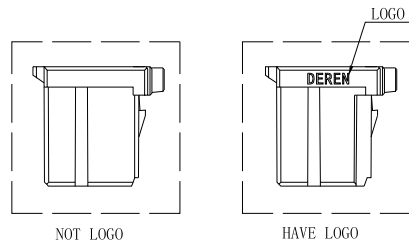

HF

Halogen Free

REV.	ECN NO.	LOCATION	DESCRIPTION	DATE	DESIGN
X1			INITIAL RELEASE	2022.09.08	tanghaibo
X2		⊗X2	增加 DATECODE	2022.11.11	tanghaibo

NOTES:

- MATERIAL: HIGH TEMPERATURE THERMOPLASTIC UL94V-0
- THE SHAPE, SIZE AND POSITION OF THE CHARACTER SHOW THE OUTLINE. THEY DON'T SHOW DETAILS.
- THE SYMMETRIC WITH "X"
- PART NUMBER: SEE TABLE
- DATECODE:YYWWD
YY:YEAR(22:2022)
WW:WEEK(25:THE 25TH WEEK)
D:DAY(1~7:SUNDAY~SATURDAY)