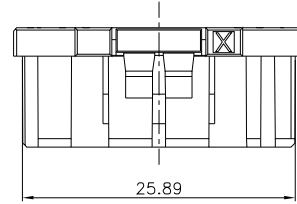

HF

Halogen Free

REV.	ECN NO.	LOCATION	DESCRIPTION	DATE	DESIGN
X1			INITIAL RELEASE	2022.09.08	tanghaibo
X2		⊗X2	增加 DATECODE	2022.11.11	tanghaibo

NOTES:

- MATERIAL: HIGH TEMPERATURE THERMOPLASTIC UL94V-0
- THE SHAPE, SIZE AND POSITION OF THE CHARACTER SHOW THE OUTLINE. THEY DON'T SHOW DETAILS.
- THE SYMMETRIC WITH "X"
- PART NUMBER: SEE TABLE
- DATECODE:YYWWD
YY:YEAR(22:2022)
WW:WEEK(25:THE 25TH WEEK)
D:DAY(1~7:SUNDAY~SATURDAY)

PART NUMBER INFORMATION:

560LBG-008H * * * 00000

RESERVE NUMBER

PACKAGE CODE:

T: TRAY PACKING

P: TUBE PACKING

B: BAG PACING

LOGO:

CUSTOMER DRAWING		DATE	TITLE: WTB FEMALE PITCH2.5 20P HSG
DESIGN:	tanghaibo	2022.11.11	P/N: 560LBG-008H***00000
CHECK:			SHEET: 1/1
APPROVAL:			SCALE: 1:1 UNIT: mm

DRAW NO.

REV. X2

X-ON Electronics

Largest Supplier of Electrical and Electronic Components