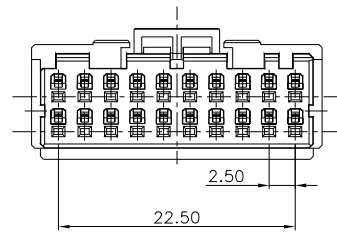

DIM	TOL	DIM	TOL
x.	±0.30	x.	±5'
.x	±0.30	.x	±3'
.xx	±0.30		

DEREN

SHENZHEN DEREN ELECTRONIC CO., LTD

CUSTOMER DRAWING		DATE	TITLE: WTB FEMALE PITCH2.5 20P HSG
DESIGN:	tanghaibo	2022.11.11	P/N: 560LBG-008H***00000
CHECK:			SHEET: 1/1
APPROVAL:			SCALE: 1:1 UNIT: mm

DRAW NO.

***

REV. X2