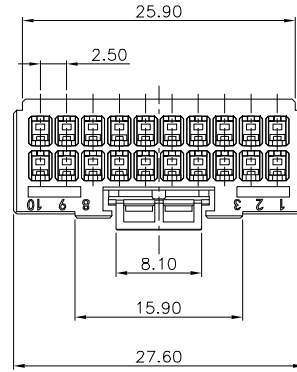

HF

Halogen Free

REV.	ECN NO.	LOCATION	DESCRIPTION	DATE	DESIGN
X1			INITIAL RELEASE	2022.09.08	tanghaibo
X2		⊗X2	增加 DATECODE	2022.11.11	tanghaibo

NOTES:

- MATERIAL: HIGH TEMPERATURE THERMOPLASTIC UL94V-0
- THE SHAPE, SIZE AND POSITION OF THE CHARACTER SHOW THE OUTLINE. THEY DON'T SHOW DETAILS.
- THE SYMMETRIC WITH "X"
- PART NUMBER: SEE TABLE
- DATECODE:YYWWD
YY:YEAR(22:2022)
WW:WEEK(25:THE 25TH WEEK)
D:DAY(1~7:SUNDAY~SATURDAY)

PART NUMBER INFORMATION:

560LBG-008H * * * 00000

RESERVE NUMBER

PACKAGE CODE:

T: TRAY PACKING

P: TUBE PACKING

B: BAG PACING

LOGO:

CUSTOMER DRAWING		DATE	TITLE: WTB FEMALE PITCH2.5 20P HSG
DESIGN:	tanghaibo	2022.11.11	P/N: 560LBG-008H***00000
CHECK:			SHEET: 1/1
APPROVAL:			SCALE: 1:1 UNIT: mm

DRAW NO.

REV. X2

X-ON Electronics

Largest Supplier of Electrical and Electronic Components