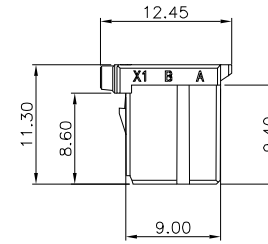

HF

Halogen Free

REV.	ECN NO.	LOCATION	DESCRIPTION	DATE	DESIGN
X1			INITIAL RELEASE	2022.09.08	tanghaibo
X2		⊗X2	增加 DATECODE	2022.11.11	tanghaibo

NOTES:

- MATERIAL: HIGH TEMPERATURE THERMOPLASTIC UL94V-0
- THE SHAPE, SIZE AND POSITION OF THE CHARACTER SHOW THE OUTLINE. THEY DON'T SHOW DETAILS.
- THE SYMMETRIC WITH "X"
- PART NUMBER: SEE TABLE
- DATECODE:YYWWD
YY:YEAR(22:2022)
WW:WEEK(25:THE 25TH WEEK)
D:DAY(1~7:SUNDAY~SATURDAY)

PART NUMBER INFORMATION:

560LBG-008H * * * 00000

RESERVE NUMBER

PACKAGE CODE:

T: TRAY PACKING

P: TUBE PACKING

B: BAG PACING

LOGO:

CUSTOMER DRAWING		DATE	TITLE: WTB FEMALE PITCH2.5 20P HSG
DESIGN:	tanghaibo	2022.11.11	P/N: 560LBG-008H***00000
CHECK:			SHEET: 1/1
APPROVAL:			SCALE: 1:1 UNIT: mm

DRAW NO.

REV. X2

X-ON Electronics

Largest Supplier of Electrical and Electronic Components