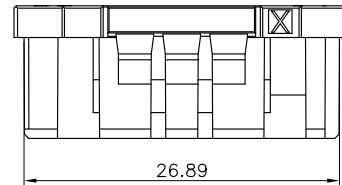

NOTES:

1. MATERIAL: HIGH TEMPERATURE THERMOPLASTIC UL94V-0
2. THE SHAPE, SIZE AND POSITION OF THE CHARACTER SHOW THE OUTLINE. THEY DON'T SHOW DETAILS.
3. THE SYMMETRIC WITH "X"
4. PART NUMBER: SEE TABLE
5. DATE CODE: YYWW
YY: YEAR(22:2022)
WW: WEEK(25: THE 25TH WEEK)
D: DAY(1~7: SUNDAY~SATURDAY)

DIM	TOL	DIM	TOL
x.	±0.30	x.	±5°
.x	±0.30	.x	±3°
.xx	±0.30		

DEREN
SHENZHEN DEREN ELECTRONIC CO., LTD

CUSTOMER DRAWING		DATE	TITLE: WTB Female 26P HSG
DRAW NO. SC2208090-1	DESIGN: tanghaibo	2023.06.01	P/N: 560SBG-002H***00000
REV. X4	CHECK:		SHEET: 1/1
APPROVAL:			SCALE: 1:1 UNIT: mm