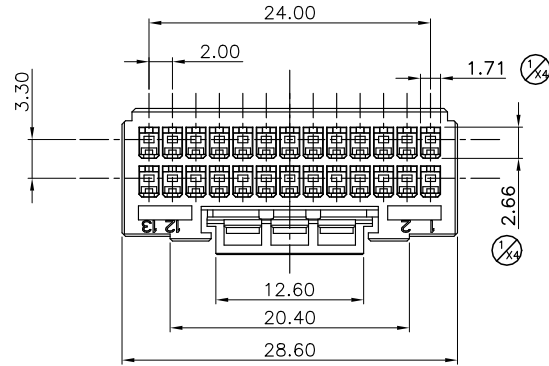

NOTES:

1. MATERIAL: HIGH TEMPERATURE THERMOPLASTIC UL94V-0
2. THE SHAPE, SIZE AND POSITION OF THE CHARACTER SHOW THE OUTLINE. THEY DON'T SHOW DETAILS.
3. THE SYMMETRIC WITH "X"
4. PART NUMBER: SEE TABLE
5. DATE CODE: YYWW
YY: YEAR(22:2022)
WW: WEEK(25: THE 25TH WEEK)
D: DAY(1~7: SUNDAY~SATURDAY)

PART NUMBER INFORMATION:

560SBG-002H * * * 00000

- RESERVE NUMBER
- PACKAGE CODE:
T: TRAY PACKING
P: TUBE PACKING
B: BAG PACING
- LOGO:
1: WITH DEREN LOGO
2: WITHOUT LOGO
- HOUSING COLOR:
1: BLACK
2: WHITE

DIM	TOL	DIM	TOL
x.	±0.30	x.	±5°
.x	±0.30	.x	±3°
.xx	±0.30		

DEREN
SHENZHEN DEREN ELECTRONIC CO., LTD

CUSTOMER DRAWING		DATE	TITLE: WTB Female 26P HSG
DRAW NO. SC2208090-1	DESIGN: tanghaibo	2023.06.01	P/N: 560SBG-002H***00000
REV. X4	CHECK:		SHEET: 1/1
APPROVAL:			SCALE: 1:1 UNIT: mm