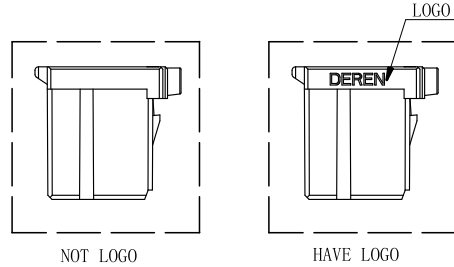

DIM	TOL	DIM	TOL
x.	±0.30	x.	±5°
.x	±0.30	.x	±3°
.xx	±0.30		

DEREN
SHENZHEN DEREN ELECTRONIC CO., LTD

CUSTOMER DRAWING		DATE	TITLE: WTB Female 26P HSG
DRAW NO. SC2208090-1	DESIGN: tanghaibo	2023.06.01	P/N: 560SBG-002H***00000
REV. X4	CHECK:		SHEET: 1/1
APPROVAL:			SCALE: 1:1 UNIT: mm