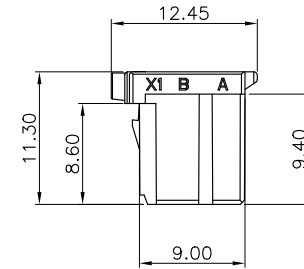

NOTES:

1. MATERIAL: HIGH TEMPERATURE THERMOPLASTIC UL94V-0
2. THE SHAPE, SIZE AND POSITION OF THE CHARACTER SHOW THE OUTLINE. THEY DON'T SHOW DETAILS.
3. THE SYMMETRIC WITH "X"
4. PART NUMBER: SEE TABLE
5. DATE CODE: YYWW
YY: YEAR(22:2022)
WW: WEEK(25: THE 25TH WEEK)
D: DAY(1~7: SUNDAY~SATURDAY)

PART NUMBER INFORMATION:

560SBG-002H * * * 00000

- RESERVE NUMBER
- PACKAGE CODE:
T: TRAY PACKING
P: TUBE PACKING
B: BAG PACING
- LOGO:
1: WITH DEREN LOGO
2: WITHOUT LOGO
- HOUSING COLOR:
1: BLACK
2: WHITE

DIM	TOL	DIM	TOL
x.	±0.30	x.	±5°
.x	±0.30	.x	±3°
.xx	±0.30		

DEREN
SHENZHEN DEREN ELECTRONIC CO., LTD

CUSTOMER DRAWING		DATE	TITLE: WTB Female 26P HSG
DRAW NO. SC2208090-1	DESIGN: tanghaibo	2023.06.01	P/N: 560SBG-002H***00000
REV. X4	CHECK:		SHEET: 1/1
APPROVAL:			SCALE: 1:1 UNIT: mm