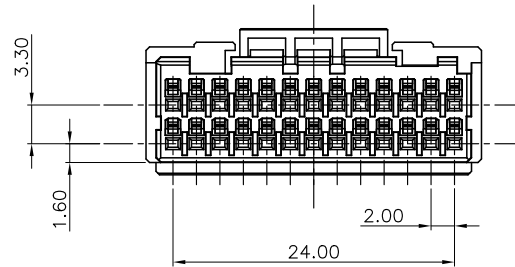

NOTES:

1. MATERIAL: HIGH TEMPERATURE THERMOPLASTIC UL94V-0
2. THE SHAPE, SIZE AND POSITION OF THE CHARACTER SHOW THE OUTLINE. THEY DON'T SHOW DETAILS.
3. THE SYMMETRIC WITH "X"
4. PART NUMBER: SEE TABLE
5. DATE CODE: YYWW
YY: YEAR(22:2022)
WW: WEEK(25: THE 25TH WEEK)
D: DAY(1~7: SUNDAY~SATURDAY)

PART NUMBER INFORMATION:

560SBG-002H * * * 00000

- RESERVE NUMBER
- PACKAGE CODE:
T: TRAY PACKING
P: TUBE PACKING
B: BAG PACING
- LOGO:
1: WITH DEREN LOGO
2: WITHOUT LOGO
- HOUSING COLOR:
1: BLACK
2: WHITE

DIM	TOL	DIM	TOL
x.	±0.30	x.	±5°
.x	±0.30	.x	±3°
.xx	±0.30		

DEREN
SHENZHEN DEREN ELECTRONIC CO., LTD

CUSTOMER DRAWING		DATE	TITLE: WTB Female 26P HSG
DRAW NO. SC2208090-1	DESIGN: tanghaibo	2023.06.01	P/N: 560SBG-002H***00000
REV. X4	CHECK:		SHEET: 1/1
APPROVAL:			SCALE: 1:1 UNIT: mm