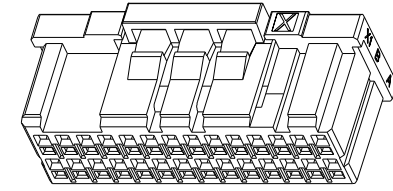

DIM	TOL	DIM	TOL
x.	±0.30	x.	±5'
.x	±0.30	.x	±3'
.xx	±0.30		

DEREN		SHENZHEN DEREN ELECTRONIC CO., LTD	
CUSTOMER DRAWING	DATE	TITLE: WT8 Female 28P HSG	
DESIGN: tanghaibo	2022.11.03	P/N: 560UBG-002H***00000	
CHECK:		SHEET: 1/1	①
APPROVAL:		SCALE: 1:1	UNIT: mm

DRAW NO. ***
REV. X3