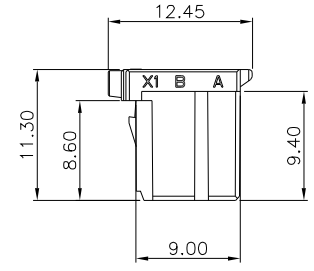

HF
Halogen Free

REV.	ECN NO.	LOCATION	DESCRIPTION	DATE	DESIGN
X1			INITIAL RELEASE	2022.02.19	Liangkeyao
X2		①/X2	新增料号编码	2022.03.23	JACKY
X3		①/X3	增加DATECODE	2022.11.03	Tanghaibo

- NOTES:
1. MATERIAL: HIGH TEMPERATURE THERMOPLASTIC UL94V-0
 2. THE SHAPE, SIZE AND POSITION OF THE CHARACTER SHOW THE OUTLINE. THEY DON'T SHOW DETAILS.
 3. THE SYMMETRIC WITH "X"
 4. PART NUMBER: SEE TABLE
 5. DATECODE: YYWWD
 YY: YEAR(22:2022)
 WW: WEEK(25: THE 25TH WEEK)
 D: DAY(1~7: SUNDAY~SATURDAY)

PART NUMBER INFORMATION:
560UBG-002H * * * 00000

- RESERVE NUMBER
- PACKAGE CODE:
T: TRAY PACKING
P: TUBE PACKING
B: BAG PACING
- LOGO:
1: WITH DEREN LOGO
2: WITHOUT LOGO
- HOUSING COLOR:
1: BLACK
2: WHITE

NOT LOGO

HAVE LOGO

DIM	TOL	DIM	TOL
x.	±0.30	x.	±5'
.x	±0.30	.x	±3'
.xx	±0.30		

DEREN		SHENZHEN DEREN ELECTRONIC CO., LTD	
CUSTOMER DRAWING	DATE	TITLE: WT8 Female 28P HSG	
DESIGN: tanghaibo	2022.11.03	P/N: 560UBG-002H***00000	
CHECK:		SHEET: 1/1	①
APPROVAL:		SCALE: 1:1	UNIT: mm