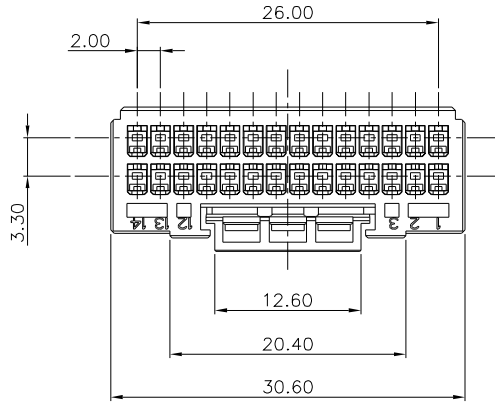

HF
Halogen Free

REV.	ECN NO.	LOCATION	DESCRIPTION	DATE	DESIGN
X1			INITIAL RELEASE	2022.02.19	Liangkeyao
X2		①/X2	新增料号编码	2022.03.23	JACKY
X3		①/X3	增加DATECODE	2022.11.03	Tanghaibo

- NOTES:
1. MATERIAL: HIGH TEMPERATURE THERMOPLASTIC UL94V-0
 2. THE SHAPE, SIZE AND POSITION OF THE CHARACTER SHOW THE OUTLINE. THEY DON'T SHOW DETAILS.
 3. THE SYMMETRIC WITH "X"
 4. PART NUMBER: SEE TABLE
 5. DATECODE: YYWWD
 YY: YEAR(22:2022)
 WW: WEEK(25: THE 25TH WEEK)
 D: DAY(1~7: SUNDAY~SATURDAY)

PART NUMBER INFORMATION:
560UBG-002H * * * 00000

- RESERVE NUMBER
- PACKAGE CODE:
T: TRAY PACKING
P: TUBE PACKING
B: BAG PACING
- LOGO:
1: WITH DEREN LOGO
2: WITHOUT LOGO
- HOUSING COLOR:
1: BLACK
2: WHITE

NOT LOGO

HAVE LOGO

DIM	TOL	DIM	TOL
x.	±0.30	x.	±5'
.x	±0.30	.x	±3'
.xx	±0.30		

DEREN		SHENZHEN DEREN ELECTRONIC CO., LTD	
CUSTOMER DRAWING	DATE	TITLE: WT8 Female 28P HSG	
DESIGN: tanghaibo	2022.11.03	P/N: 560UBG-002H***00000	
CHECK:		SHEET: 1/1	①
APPROVAL:		SCALE: 1:1	UNIT: mm