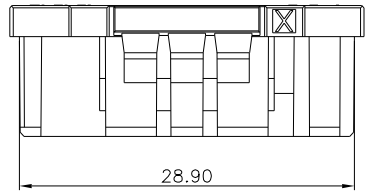

HF
Halogen Free

REV.	ECN NO.	LOCATION	DESCRIPTION	DATE	DESIGN
X1			INITIAL RELEASE	2022.02.19	Liangkeyao
X2		①/X2	新增料号编码	2022.03.23	JACKY
X3		①/X3	增加DATECODE	2022.11.03	Tanghaibo

- NOTES:
1. MATERIAL: HIGH TEMPERATURE THERMOPLASTIC UL94V-0
 2. THE SHAPE, SIZE AND POSITION OF THE CHARACTER SHOW THE OUTLINE. THEY DON'T SHOW DETAILS.
 3. THE SYMMETRIC WITH "X"
 4. PART NUMBER: SEE TABLE
 5. DATECODE: YYWWD
 YY: YEAR(22:2022)
 WW: WEEK(25: THE 25TH WEEK)
 D: DAY(1~7: SUNDAY~SATURDAY)

PART NUMBER INFORMATION:
560UBG-002H * * * 00000

- RESERVE NUMBER
- PACKAGE CODE:
T: TRAY PACKING
P: TUBE PACKING
B: BAG PACING
- LOGO:
1: WITH DEREN LOGO
2: WITHOUT LOGO
- HOUSING COLOR:
1: BLACK
2: WHITE

NOT LOGO

HAVE LOGO

DIM	TOL	DIM	TOL
x.	±0.30	x.	±5'
.x	±0.30	.x	±3'
.xx	±0.30		

DEREN		SHENZHEN DEREN ELECTRONIC CO., LTD	
CUSTOMER DRAWING	DATE	TITLE: WT8 Female 28P HSG	
DESIGN: tanghaibo	2022.11.03	P/N: 560UBG-002H***00000	
CHECK:		SHEET: 1/1	①
APPROVAL:		SCALE: 1:1	UNIT: mm