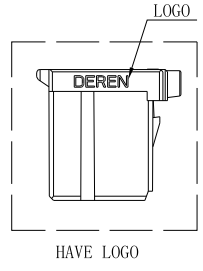

HF
Halogen Free

REV.	ECN NO.	LOCATION	DESCRIPTION	DATE	DESIGN
X1			INITIAL RELEASE	2022.02.19	Liangkeyao
X2		①/X2	新增料号编码	2022.03.23	JACKY
X3		①/X3	增加DATECODE	2022.11.03	Tanghaibo

- NOTES:
1. MATERIAL: HIGH TEMPERATURE THERMOPLASTIC UL94V-0
 2. THE SHAPE, SIZE AND POSITION OF THE CHARACTER SHOW THE OUTLINE. THEY DON'T SHOW DETAILS.
 3. THE SYMMETRIC WITH "X"
 4. PART NUMBER: SEE TABLE
 5. DATECODE: YYWWD
 YY: YEAR(22:2022)
 WW: WEEK(25: THE 25TH WEEK)
 D: DAY(1~7: SUNDAY~SATURDAY)

PART NUMBER INFORMATION:
560UBG-002H * * * 00000

- RESERVE NUMBER
- PACKAGE CODE:
T: TRAY PACKING
P: TUBE PACKING
B: BAG PACING
- LOGO:
1: WITH DEREN LOGO
2: WITHOUT LOGO
- HOUSING COLOR:
1: BLACK
2: WHITE

NOT LOGO

HAVE LOGO

DIM	TOL	DIM	TOL
x.	±0.30	x.	±5'
.x	±0.30	.x	±3'
.xx	±0.30		

DEREN		SHENZHEN DEREN ELECTRONIC CO., LTD	
CUSTOMER DRAWING	DATE	TITLE: WT8 Female 28P HSG	
DESIGN: tanghaibo	2022.11.03	P/N: 560UBG-002H***00000	
CHECK:		SHEET: 1/1	①
APPROVAL:		SCALE: 1:1	UNIT: mm