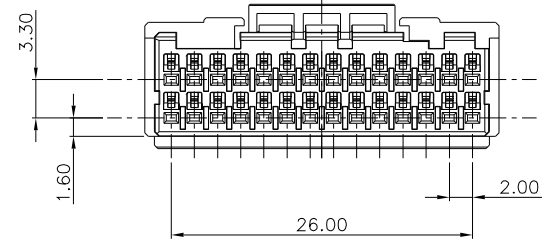

HF
Halogen Free

REV.	ECN NO.	LOCATION	DESCRIPTION	DATE	DESIGN
X1			INITIAL RELEASE	2022.02.19	Liangkeyao
X2		①/X2	新增料号编码	2022.03.23	JACKY
X3		①/X3	增加DATECODE	2022.11.03	Tanghaibo

- NOTES:
1. MATERIAL: HIGH TEMPERATURE THERMOPLASTIC UL94V-0
 2. THE SHAPE, SIZE AND POSITION OF THE CHARACTER SHOW THE OUTLINE. THEY DON'T SHOW DETAILS.
 3. THE SYMMETRIC WITH "X"
 4. PART NUMBER: SEE TABLE
 5. DATECODE: YYWWD
 YY: YEAR(22:2022)
 WW: WEEK(25: THE 25TH WEEK)
 D: DAY(1~7: SUNDAY~SATURDAY)

PART NUMBER INFORMATION:
560UBG-002H * * * 00000

- RESERVE NUMBER
- PACKAGE CODE:
T: TRAY PACKING
P: TUBE PACKING
B: BAG PACING
- LOGO:
1: WITH DEREN LOGO
2: WITHOUT LOGO
- HOUSING COLOR:
1: BLACK
2: WHITE

NOT LOGO

HAVE LOGO

DIM	TOL	DIM	TOL
x.	±0.30	x.	±5'
.x	±0.30	.x	±3'
.xx	±0.30		

DEREN		SHENZHEN DEREN ELECTRONIC CO., LTD	
CUSTOMER DRAWING	DATE	TITLE: WT8 Female 28P HSG	
DESIGN: tanghaibo	2022.11.03	P/N: 560UBG-002H***00000	
CHECK:		SHEET: 1/1	①
APPROVAL:		SCALE: 1:1	UNIT: mm