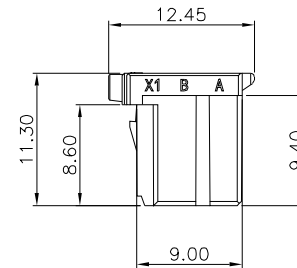

HF
Halogen Free

REV.	ECN NO.	LOCATION	DESCRIPTION	DATE	DESIGN
X1			INITIAL RELEASE	2022.08.15	tanghaibo
X2		①/②	增加 DATECODE	2022.11.03	tanghaibo

NOTES:

1. MATERIAL: HIGH TEMPERATURE THERMOPLASTIC UL94V-0
2. THE SHAPE, SIZE AND POSITION OF THE CHARACTER SHOW THE OUTLINE. THEY DON'T SHOW DETAILS.
3. THE SYMMETRIC WITH "X"
4. PART NUMBER: SEE TABLE
5. DATECODE: YYWWDD
 YY: YEAR(22:2022)
 WW: WEEK(25:THE 25TH WEEK)
 D: DAY(1~7:SUNDAY~SATURDAY)

PART NUMBER INFORMATION:

560WBG-001H***00000

- RESERVE NUMBER
- PACKAGE CODE:
 T: TRAY PACKING
 P: TUBE PACKING
 B: BAG PACING
- LOGO:
 1: WITH DEREN LOGO
 2: WITHOUT LOGO
- HOUSING COLOR:
 1: BLACK
 2: WHITE

DATECODE

DIM	TOL	DIM	TOL
x.	±0.30	x.	±5'
.x	±0.30	.x	±3'
.xx	±0.30		

DEREN
SHENZHEN DEREN ELECTRONIC CO., LTD

CUSTOMER DRAWING		DATE	TITLE: WTB Female 30P HSG
DESIGN:	tanghaibo	2022.11.03	P/N: 560WBG-001H***00000
CHECK:			SHEET: 1/1
REV. X2	APPROVAL:		SCALE: 1:1 UNIT: mm