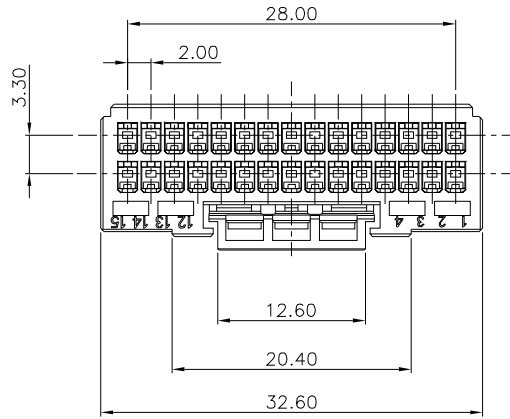

HF
Halogen Free

REV.	ECN NO.	LOCATION	DESCRIPTION	DATE	DESIGN
X1			INITIAL RELEASE	2022.08.15	tanghaibo
X2		①/②	增加 DATECODE	2022.11.03	tanghaibo

NOTES:

1. MATERIAL: HIGH TEMPERATURE THERMOPLASTIC UL94V-0
2. THE SHAPE, SIZE AND POSITION OF THE CHARACTER SHOW THE OUTLINE. THEY DON'T SHOW DETAILS.
3. THE SYMMETRIC WITH "X"
4. PART NUMBER: SEE TABLE
5. DATECODE: YYWWDD
 YY: YEAR(22:2022)
 WW: WEEK(25:THE 25TH WEEK)
 D: DAY(1~7:SUNDAY~SATURDAY)

PART NUMBER INFORMATION:

560WBG-001H***00000

- RESERVE NUMBER
- PACKAGE CODE:
 T: TRAY PACKING
 P: TUBE PACKING
 B: BAG PACING
- LOGO:
 1: WITH DEREN LOGO
 2: WITHOUT LOGO
- HOUSING COLOR:
 1: BLACK
 2: WHITE

DATECODE

DIM	TOL	DIM	TOL
x.	±0.30	x.	±5'
.x	±0.30	.x	±3'
.xx	±0.30		

DEREN
SHENZHEN DEREN ELECTRONIC CO., LTD

CUSTOMER DRAWING		DATE	TITLE: WTB Female 30P HSG
DESIGN:	tanghaibo	2022.11.03	P/N: 560WBG-001H***00000
CHECK:			SHEET: 1/1
REV. X2	APPROVAL:		SCALE: 1:1 UNIT: mm