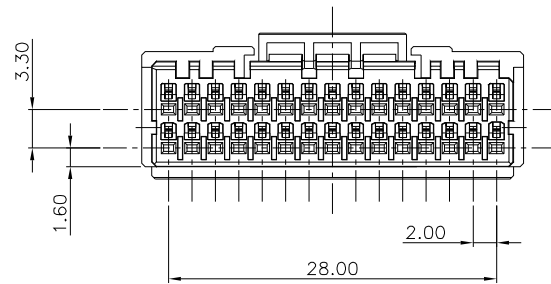

HF
Halogen Free

REV.	ECN NO.	LOCATION	DESCRIPTION	DATE	DESIGN
X1			INITIAL RELEASE	2022.08.15	tanghaibo
X2		①/②	增加 DATECODE	2022.11.03	tanghaibo

NOTES:

1. MATERIAL: HIGH TEMPERATURE THERMOPLASTIC UL94V-0
2. THE SHAPE, SIZE AND POSITION OF THE CHARACTER SHOW THE OUTLINE. THEY DON'T SHOW DETAILS.
3. THE SYMMETRIC WITH "X"
4. PART NUMBER: SEE TABLE
5. DATECODE: YYWWDD
 YY: YEAR(22:2022)
 WW: WEEK(25:THE 25TH WEEK)
 D: DAY(1~7:SUNDAY~SATURDAY)

PART NUMBER INFORMATION:

560WBG-001H***00000

- RESERVE NUMBER
- PACKAGE CODE:
 T: TRAY PACKING
 P: TUBE PACKING
 B: BAG PACING
- LOGO:
 1: WITH DEREN LOGO
 2: WITHOUT LOGO
- HOUSING COLOR:
 1: BLACK
 2: WHITE

DATECODE

DIM	TOL	DIM	TOL
x.	±0.30	x.	±5'
.x	±0.30	.x	±3'
.xx	±0.30		

DEREN
SHENZHEN DEREN ELECTRONIC CO., LTD

CUSTOMER DRAWING		DATE	TITLE: WTB Female 30P HSG
DESIGN:	tanghaibo	2022.11.03	P/N: 560WBG-001H***00000
CHECK:			SHEET: 1/1
REV. X2	APPROVAL:		SCALE: 1:1 UNIT: mm