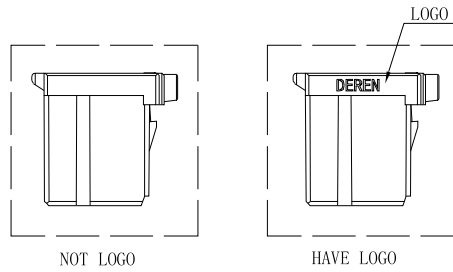

HF
Halogen Free

REV.	ECN NO.	LOCATION	DESCRIPTION	DATE	DESIGN
X1			INITIAL RELEASE	2022.08.15	tanghaibo
X2		①/②	增加 DATECODE	2022.11.03	tanghaibo

NOTES:

1. MATERIAL: HIGH TEMPERATURE THERMOPLASTIC UL94V-0
2. THE SHAPE, SIZE AND POSITION OF THE CHARACTER SHOW THE OUTLINE. THEY DON'T SHOW DETAILS.
3. THE SYMMETRIC WITH "X"
4. PART NUMBER: SEE TABLE
5. DATECODE: YYWWDD
 YY: YEAR(22:2022)
 WW: WEEK(25:THE 25TH WEEK)
 D: DAY(1~7:SUNDAY~SATURDAY)

PART NUMBER INFORMATION:

560WBG-001H***00000

- RESERVE NUMBER
- PACKAGE CODE:
 T: TRAY PACKING
 P: TUBE PACKING
 B: BAG PACING
- LOGO:
 1: WITH DEREN LOGO
 2: WITHOUT LOGO
- HOUSING COLOR:
 1: BLACK
 2: WHITE

DATECODE

DIM	TOL	DIM	TOL
x.	±0.30	x.	±5'
.x	±0.30	.x	±3'
.xx	±0.30		

DEREN
SHENZHEN DEREN ELECTRONIC CO., LTD

CUSTOMER DRAWING		DATE	TITLE: WTB Female 30P HSG
DESIGN:	tanghaibo	2022.11.03	P/N: 560WBG-001H***00000
CHECK:			SHEET: 1/1
REV. X2	APPROVAL:		SCALE: 1:1 UNIT: mm