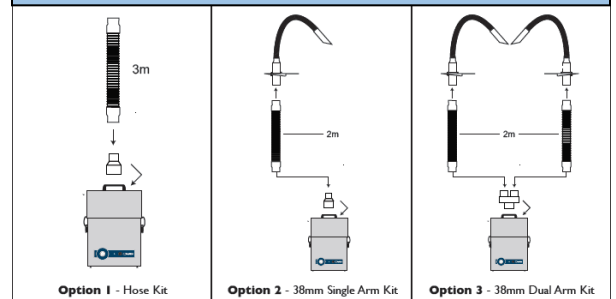

Hose and Arm Kits Available

Option 1 - Hose Kit

Option 2 - 38mm Single Arm Kit

Option 3 - 38mm Dual Arm Kit