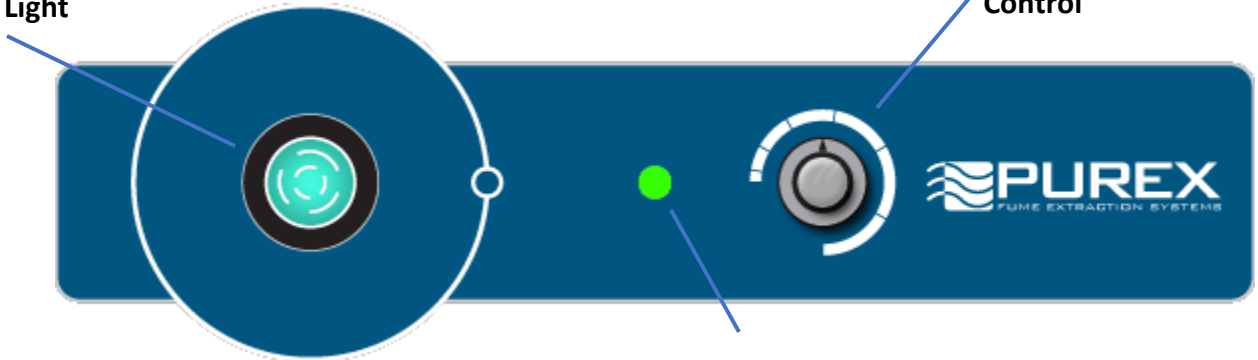

Fume Cube Max

Recirculating fume extraction is now extremely important with the rising concern for our environment and employee safety. Purex Fume Extractors provide not only a flexible and portable process for plant redesigns and expansions, but also a more stable process by providing a controlled airflow to remove harmful fumes. All this while eliminating the added costs of building modifications, increased air handling systems and lost energy.

Purex Systems

- ❖ Automatic Flow Control maintains constant extraction rate
- ❖ Adjustable Air Flow extends filter life
- ❖ Blocked Filter Warning
- ❖ Easy to change filters
- ❖ Quiet operation
- ❖ Reverse Air Flow prevents condensation and extends filter life
- ❖ HEPA filtration removes 99.997% of particles down to .3 microns
- ❖ Gas and particle sensors on exhaust
- ❖ Filter Blocked Monitor
- ❖ Remote Machine Interface
- ❖ Welded stainless steel construction
- ❖ Continuous run brushless motors
- ❖ Low energy consumption

FumeCube Max

Power Switch w/
Indicator Light

Variable Speed
Control

Filter Status
Indicator

Main Filter Options

HEPA/Chemical
Chemical

110507EB
110504EB

Pre-Filter