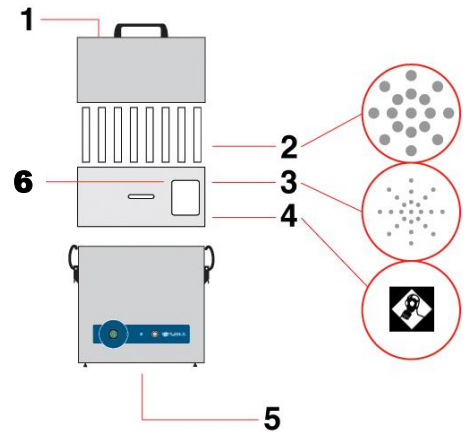

Purex Systems

- ❖ Automatic Flow Control maintains constant extraction rate
- ❖ Adjustable Air Flow extends filter life
- ❖ Blocked Filter Warning
- ❖ Easy to change filters
- ❖ Quiet operation
- ❖ Reverse Air Flow prevents condensation and extends filter life
- ❖ HEPA filtration removes 99.997% of particles down to .3 microns
- ❖ Gas and particle sensors on exhaust
- ❖ Filter Blocked Monitor
- ❖ Remote Machine Interface
- ❖ Welded stainless steel construction
- ❖ Continuous run brushless motors
- ❖ Low energy consumption

FumeCube Max

Power Switch w/
Indicator Light

Variable Speed
Control

Filter Status
Indicator

Main Filter Options

HEPA/Chemical
Chemical

110507EB
110504EB

Pre-Filter

F8/F9 Composite >95% eff .5-1 μ 111124EB

- 1) Dual Air inlet
- 2) Pre-filter
- 3) Main filter (HEPA Location)
- 4) Main filter (Carbon Location)
- 5) Clean air return
- 6) Filter I.D. label

	FumeCube Max
Model	071252EB
Voltage (50hz/60Hz)	100-230V
Wattage	.14 kW
Airflow	140 cfm (238 m ³ /Hr)
Vacuum	13 inwg (3.2 kPa)
Air Inlet	80mm Safe Seal
-Sound Rating	59 dBA
Dimensions (L/W/H)	12.15in x 13in x 19in
Weight	31 lbs