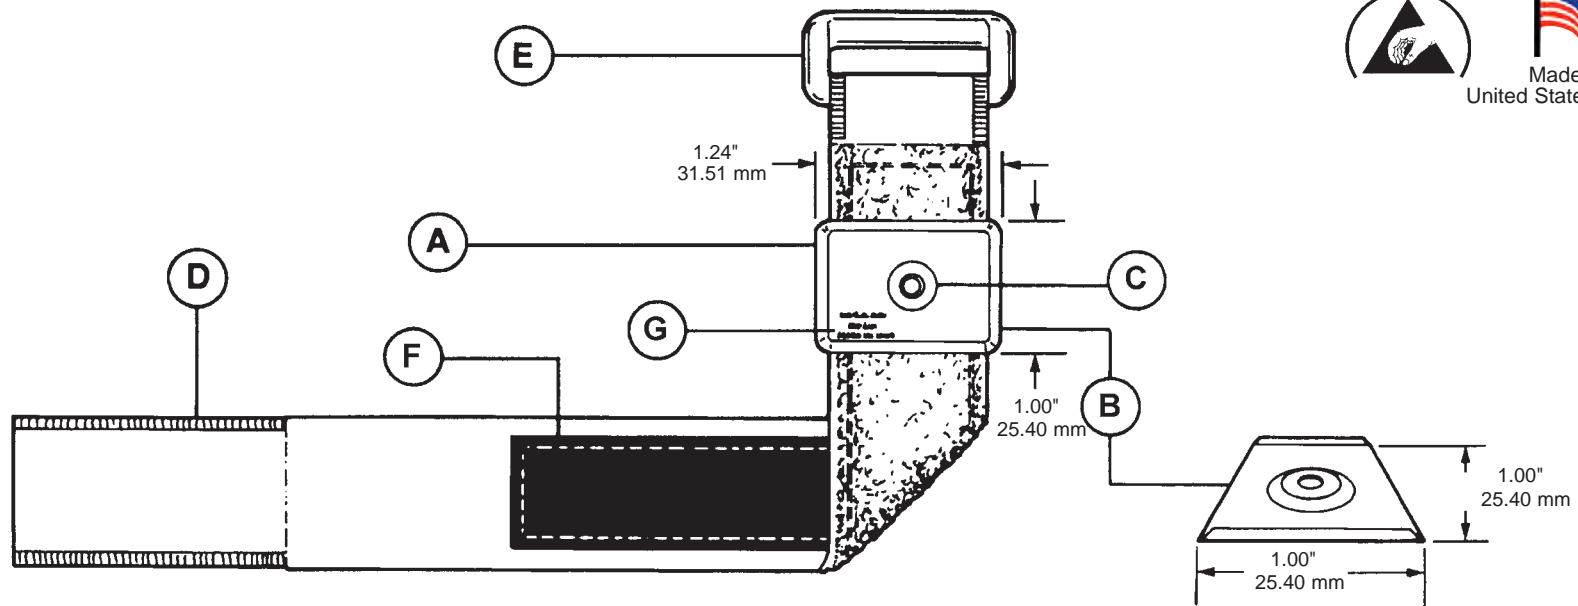

Made in the  
United States of America

- A. Cap - ABS plastic, black
- B. 300 Series stainless steel back plate is .021" thick. Provides 1.0 sq. in. of skin contact surface.
- C. 4mm snap stud machined from 300 series stainless steel. Fits to 4mm spring loaded medical type socket. Coil cord disengages from snap with 1-5 lbs. of perpendicular force. Durable, providing long life well beyond that of sheet metal snaps.
- D. Nylon, hook fastener is royal blue, 25mm (1.0") wide. 25mm (1.0") nylon royal blue loop fastener material. Functional band circumference 6.50" min. and 10.75" max. assumes all but .50" of hook material is trimmed off to avoid overlapping. No exposed conductive surfaces when worn.
- E. Return loop for quick and easy adjustment.
- F. Sewn in non-reactive, anti-microbial, anti-bacterial medical grade conductive strip common with stainless plate adds 4 sq. in. of skin surface area contact.
- G. Desco, Item # and Made in USA are molded into cap.

Meets or exceeds requirements ANSI/ESD S1.1 and ESD TR53.

ITEM	Description
<a href="#">09060</a>	Wristband only
<a href="#">09078</a>	Wristband with 6 ft. coil cord

Unless otherwise noted, tolerance is  $\pm 10\%$   
Specifications and procedure subject to change without notice.

### WRISTBAND, HOOK AND LOOP, ADJUSTABLE