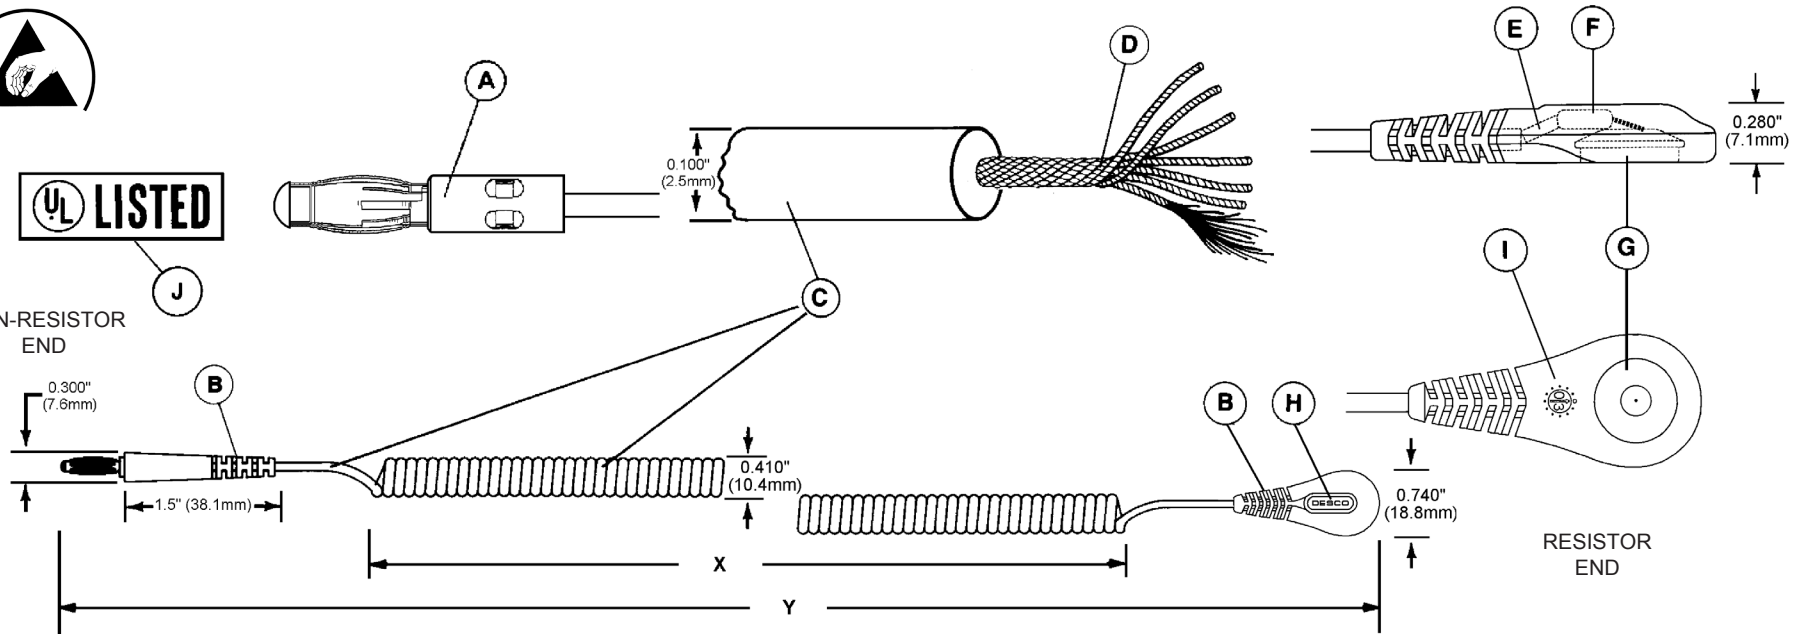

UL LISTED

NON-RESISTOR
END

- A. Patented (U.S. Patent 5,951,337) barrel type banana plug with machined contour spring support. Crimped uniformly from 4 sides for maximum strength. Fits industry standard banana jack ≥ 0.157 ". Will maintain greater than 1 pound disengagement force over the life of the cord.
- B. Thermoplastic elastomer strain relief molded on. Bending Life Test average $>1,000,000$ cycles per ANSI/ESD S20.20 (Tested per ESD S1.1). Break load average 30 pounds.
- C. Relaxed retraction coil cord produces less tug force on wearer's wrist. Wire insulation black color PVC. Break load average 30 pounds.
- D. Single T-2940 tinsel conductor. Consisting of 7 strands of polyester wrapped with copper. High flex life. Equivalent is 29 gauge (cir mil and/or ohms).

- E. Autosplice brass crimp secures conductors to resistor lead and provides stress relief for resistor.
- F. One megohm $\pm 5\%$, 1/4 watt, series resistor limits current for operator safety.
- G. Magnetic connection creates a superior connection with wrist band. Maintains 1-5 pound release.
- H. Desco logo molded in compliance with ANSI/ESD S1.1.
- I. Date coded with date of manufacture.
- J. Underwriters Laboratory Listing 90P1C when used with Desco [09183](#), [09201](#), [09186](#), [09195](#), and [09197](#) wristbands.

Meets required limits of ANSI/ESD S20.20 and requirements of ANSI/ESD S1.1

Made in the
United States of America

Item	Retracted Length		Retracted Length	
	X	Y	Nominal	Max
09180	12"	20"	6'	8.5'
09181	24"	32"	12'	17'
09182	30"	38"	15'	22'

Unless otherwise noted, tolerance $\pm 10\%$

Specifications and procedures subject to change without notice.

Jewel® MagSnap Coil Cord

DESCO WEST: 3651 WALNUT AVE., CHINO, CA 91710 WEB SITE: Desco.com
PHONE (909) 627-8178