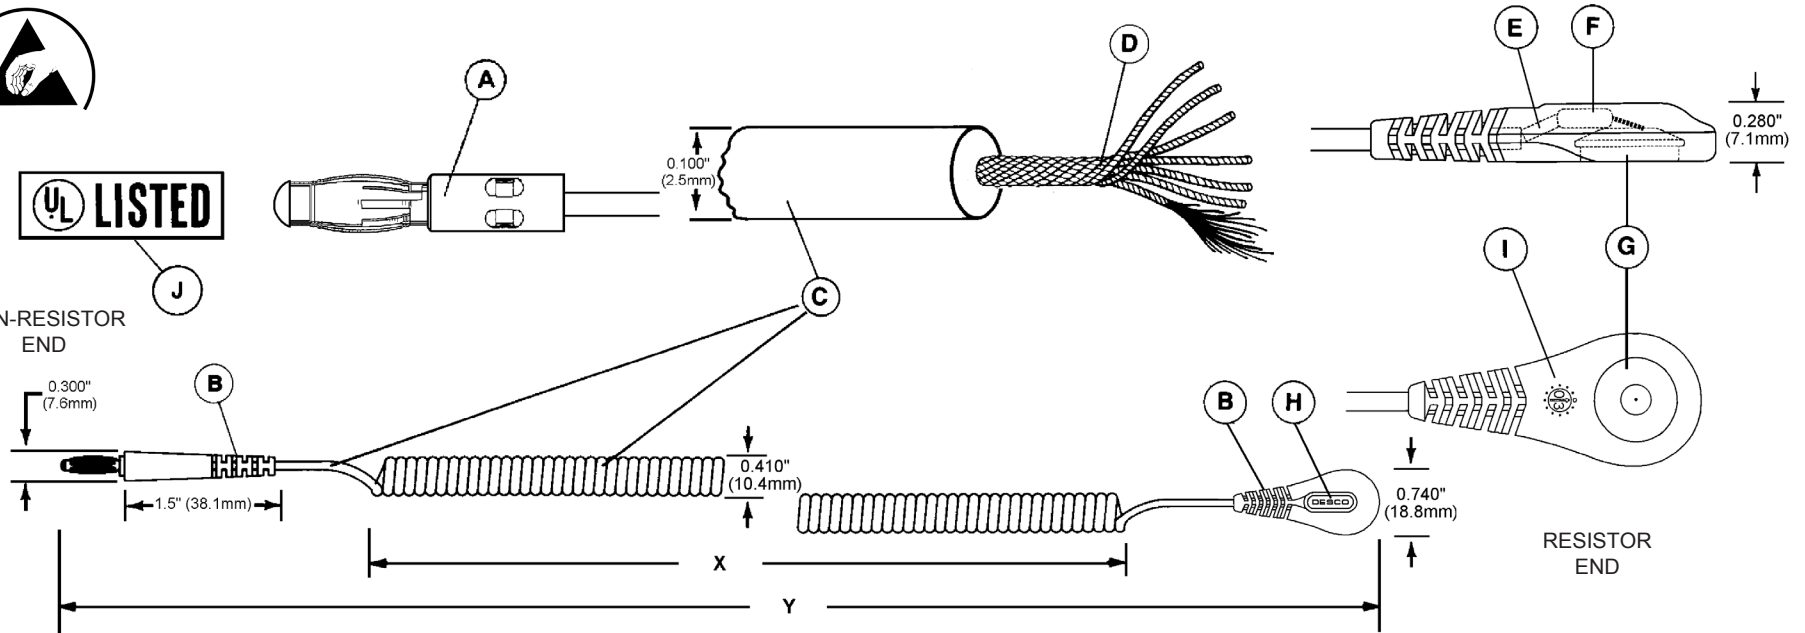

UL LISTED

NON-RESISTOR
END

- A. Patented (U.S. Patent 5,951,337) barrel type banana plug with machined contour spring support. Crimped uniformly from 4 sides for maximum strength. Fits industry standard banana jack ≥ 0.157 ". Will maintain greater than 1 pound disengagement force over the life of the cord.
- B. Thermoplastic elastomer strain relief molded on. Bending Life Test average $>1,000,000$ cycles per ANSI/ESD S20.20 (Tested per ESD S1.1). Break load average 30 pounds.
- C. Relaxed retraction coil cord produces less tug force on wearer's wrist. Wire insulation black color PVC. Break load average 30 pounds.
- D. Single T-2940 tinsel conductor. Consisting of 7 strands of polyester wrapped with copper. High flex life. Equivalent is 29 gauge (cir mil and/or ohms).

- E. Autosplice brass crimp secures conductors to resistor lead and provides stress relief for resistor.
- F. One megohm $\pm 5\%$, 1/4 watt, series resistor limits current for operator safety.
- G. Magnetic connection creates a superior connection with wrist band. Maintains 1-5 pound release.
- H. Desco logo molded in compliance with ANSI/ESD S1.1.
- I. Date coded with date of manufacture.
- J. Underwriters Laboratory Listing 90P1C when used with Desco [09183](#), [09201](#), [09186](#), [09195](#), and [09197](#) wristbands.

Meets required limits of ANSI/ESD S20.20 and requirements of ANSI/ESD S1.1

Made in the
United States of America

Item	Retracted Length		Retracted Length	
	X	Y	Nominal	Max
09180	12"	20"	6'	8.5'
09181	24"	32"	12'	17'
09182	30"	38"	15'	22'

Unless otherwise noted, tolerance $\pm 10\%$

Specifications and procedures subject to change without notice.

Jewel® MagSnap Coil Cord

DESCO WEST: 3651 WALNUT AVE., CHINO, CA 91710 WEB SITE: Desco.com
PHONE (909) 627-8178