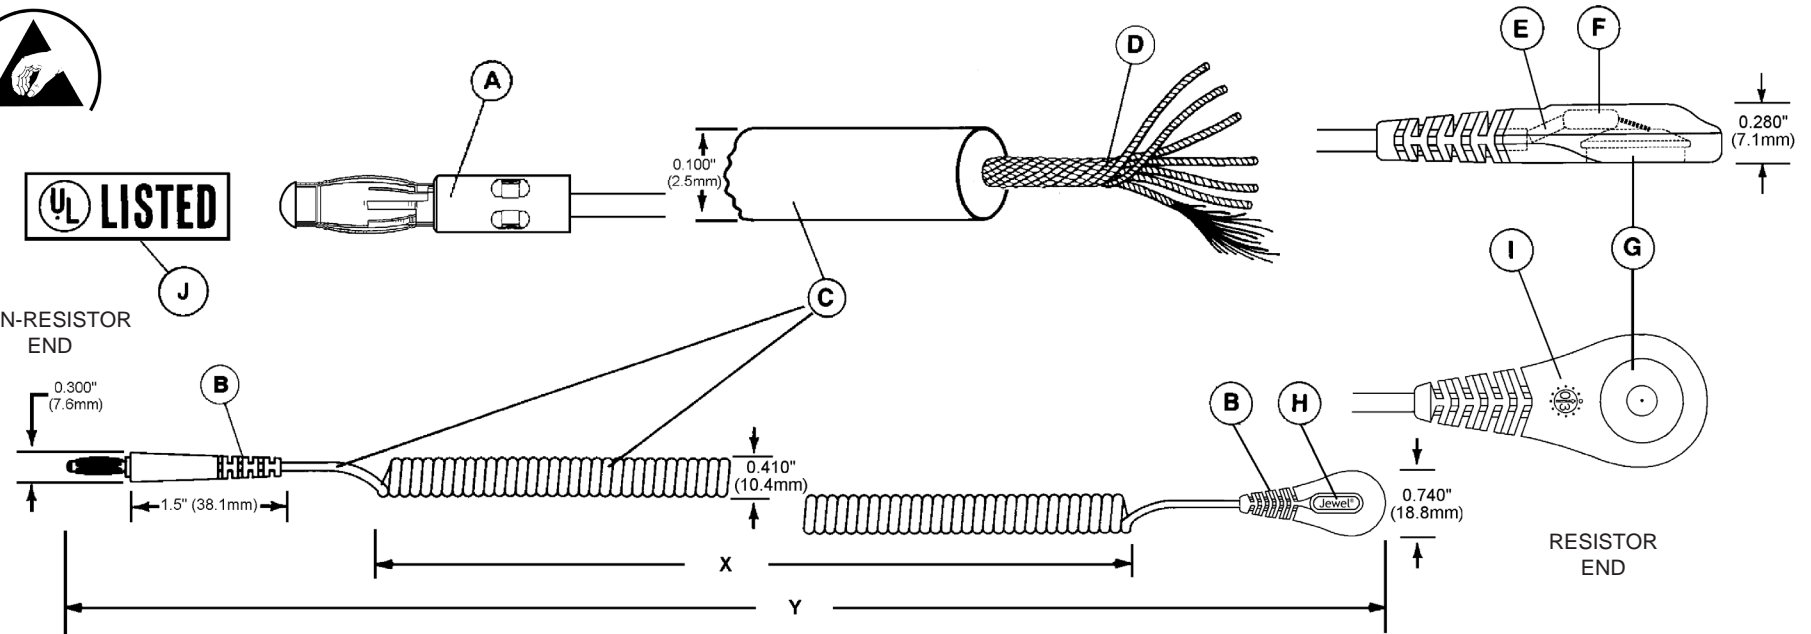

UL LISTED

NON-RESISTOR
END

- A. Patented (U.S. Patent 5,951,337) barrel type banana plug with machined contour spring support. Crimped uniformly from 4 sides for maximum strength. Fits industry standard banana jack ≥ 0.157 ". Will maintain greater than 1 pound disengagement force over the life of the cord.
- B. Thermoplastic elastomer strain relief molded on. Bending Life Test average >1,000,000 cycles per ANSI/ESD S20.20 (Tested per ANSI/ESD S1.1). Break load average 30 pounds.
- C. Polyurethane wire insulation. Rapid retraction coil cord compresses length with resulting benefit of less tangling and dragging along work surface. Break load average 30 pounds.
- D. Single T-2940 tinsel conductor. Consisting of 7 strands of polyester wrapped with copper. High flex life. Equivalent is 29 gauge.

- E. Autosplice brass crimp secures conductors to resistor lead and provides stress relief for resistor.
- F. One megohm $\pm 5\%$, 1/4 watt, current limiting resistor.
- G. Magnetic connection creates a superior connection with wristband meets >1 to <5 pound breakaway force requirement of ANSI/ESD S1.1.
- H. Jewel® logo molded in compliance with ANSI/ESD S1.1.
- I. Date coded with date of manufacture.
- J. Underwriters Laboratory Listing 90P1C when used with Desco [Single-Wire MagSnap wristbands](#).
Meets required limits of ANSI/ESD S20.20 and requirements of ANSI/ESD S1.1.

Made in the
United States of America

Item	Retracted Length		Retracted Length	
	X	Y	Nominal	Max
09208	12"	20"	6'	8.5'
09209	20"	28"	10'	14'

Unless otherwise noted, tolerance $\pm 10\%$

Specifications and procedures subject to change without notice.