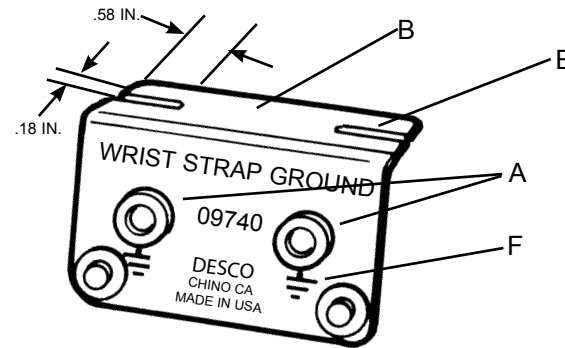

- A. Dual banana jacks for grounding two wrist straps (.162" - .164" ± .002" ID).
- B. Black anodized aluminum angle bracket frame, mounts underneath worksurface.
- C. Dual .155" (4mm) studs for "parking" wrist strap ground cords when not in use.
- D. 10' ground wire. Insulator: PVC, yellow striped green, .100" OD. Conductor: 105 strands each. Approximately 22 gauge with a #10 (.200" ID) ring terminal.
- E. Slotted bracket allows easy installation for screws with a maximum diameter of .175" (4.4mm).
- F. Grounding symbol markings on each banana jack.
- G. Extra #10 (.200" ID) ring terminal for custom installation.
- H. Vinyl boot insulates electrical circuits.

"Grounding / Equipotential Bonding Systems shall be used to ensure that ESDS items, personnel and any other conductors (e.g., mobile equipment) are at the same electrical potential."... "All personnel shall be bonded or electrically connected to the grounding / equipotential bonding system when handling ESDS [ESD sensitive] items." (ANSI/ESDS20.20 section 8.)

"When personnel are seated at ESD protective workstations, they shall be connected to the grounding / equipotential bonding system via a wrist strap system." (ANSI/ESDS20.20-2007 section 8.2)

Specifications and procedures subject to change without notice.

Made in America

GROUND CORD, DUAL WRIST STRAP, BENCH MOUNT

DESCO

DESCO WEST: 3651 WALNUT AVE., CHINO, CA 91710 WEB SITE: Desco.com
 PHONE (909) 627-8178 FAX (909) 627-7449
 DESCO EAST: ONE COLGATE WAY, CANTON, MA 02021-1407
 PHONE (781) 821-8370 FAX (781) 575-0172