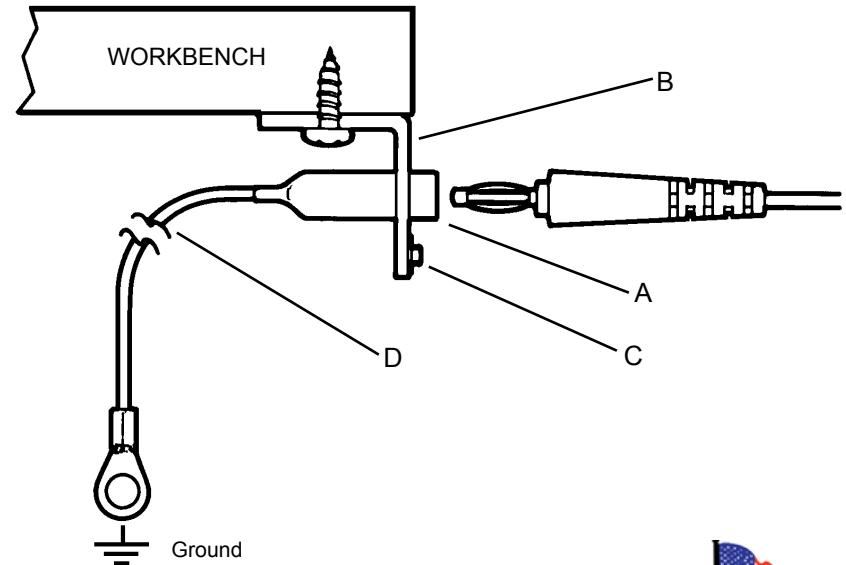

- A. Dual banana jacks for grounding two wrist straps (.162" - .164" ± .002" ID).
- B. Black anodized aluminum angle bracket frame, mounts underneath worksurface.
- C. Dual .155" (4mm) studs for "parking" wrist strap ground cords when not in use.
- D. 10' ground wire. Insulator: PVC, yellow striped green, .100" OD. Conductor: 105 strands each. Approximately 22 gauge with a #10 (.200" ID) ring terminal.
- E. Slotted bracket allows easy installation for screws with a maximum diameter of .175" (4.4mm).
- F. Grounding symbol markings on each banana jack.
- G. Extra #10 (.200" ID) ring terminal for custom installation.
- H. Vinyl boot insulates electrical circuits.

"Grounding / Equipotential Bonding Systems shall be used to ensure that ESDS items, personnel and any other conductors (e.g., mobile equipment) are at the same electrical potential."... "All personnel shall be bonded or electrically connected to the grounding / equipotential bonding system when handling ESDS [ESD sensitive] items." (ANSI/ESDS20.20 section 8.)

"When personnel are seated at ESD protective workstations, they shall be connected to the grounding / equipotential bonding system via a wrist strap system." (ANSI/ESDS20.20-2007 section 8.2)

Specifications and procedures subject to change without notice.

Made in America

GROUND CORD, DUAL WRIST STRAP, BENCH MOUNT

DESCO

DESCO WEST: 3651 WALNUT AVE., CHINO, CA 91710 WEB SITE: Desco.com
 PHONE (909) 627-8178 FAX (909) 627-7449
 DESCO EAST: ONE COLGATE WAY, CANTON, MA 02021-1407
 PHONE (781) 821-8370 FAX (781) 575-0172