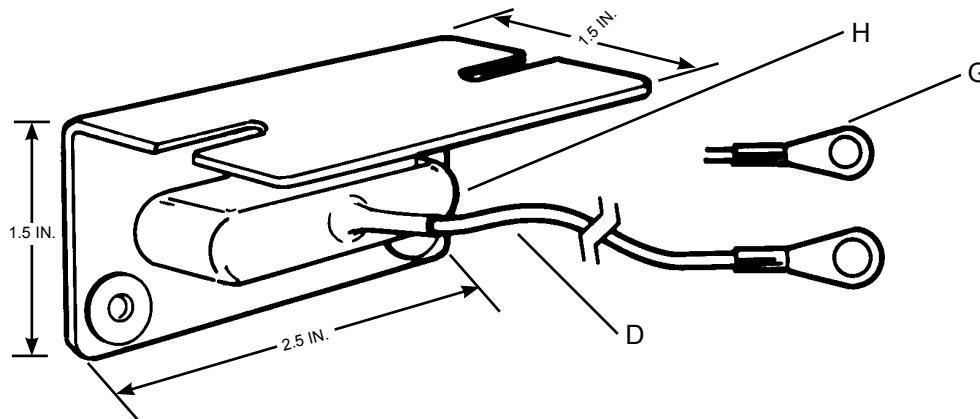

- A. Dual banana jacks for grounding two wrist straps (.162" - .164" ± .002" ID).
- B. Black anodized aluminum angle bracket frame, mounts underneath worksurface.
- C. Dual .155" (4mm) studs for "parking" wrist strap ground cords when not in use.
- D. 10' ground wire. Insulator: PVC, yellow striped green, .100" OD. Conductor: 105 strands each. Approximately 22 gauge with a #10 (.200" ID) ring terminal.
- E. Slotted bracket allows easy installation for screws with a maximum diameter of .175" (4.4mm).
- F. Grounding symbol markings on each banana jack.
- G. Extra #10 (.200" ID) ring terminal for custom installation.
- H. Vinyl boot insulates electrical circuits.

"When personnel are seated at ESD protective workstations, they shall be connected to the grounding / equipotential bonding system via a wrist strap system." (ANSI/ESDS20.20-2007 section 8.2)

Specifications and procedures subject to change without notice.

Made in America

GROUND CORD, DUAL WRIST STRAP, BENCH MOUNT

DESCO

DESCO WEST: 3651 WALNUT AVE., CHINO, CA 91710 WEB SITE: Desco.com
 PHONE (909) 627-8178 FAX (909) 627-7449
 DESCO EAST: ONE COLGATE WAY, CANTON, MA 02021-1407
 PHONE (781) 821-8370 FAX (781) 575-0172