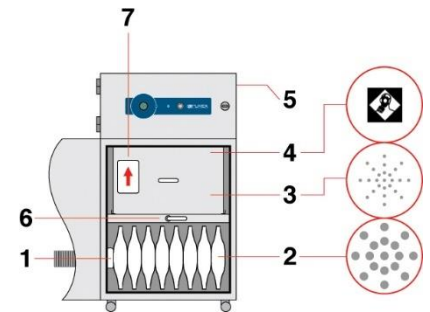

Alpha 400

Power Switch w/
Indicator Light

Variable Speed
Control

Filter Status
Indicator

Main Filter Options

HEPA/Chemical (std)	113505EB
HEPA/Twin Chemical	113579EB
HEPA/Chemical Cleanroom	113512EB
HEPA	113809EB
Chemical	113508EB

- 1) Dual Air inlet
- 2) Pre-filter
- 3) Main filter (HEPA Location)
- 4) Main filter (Carbon Location)
- 5) Clean air return
- 6) Filter locking handle
- 7) Filter I.D. label

Pre-Filter

F6 (std) 60-80% eff 1-3μ	202269EB
F8/F9 Composite >95% eff .5-1 μ	202274EB

	Alpha 400	
Model	OAL4103EB	OAL4102EB
Voltage (50hz/60Hz)	120v (1ph)	230v (1ph)
Wattage	.255 kW	.24 kW
Airflow	235 cfm (400 m ³ /Hr)	
Vacuum	16 inwg (4 kPa)	
Air Inlet	80mm Safe Seal	
-Sound Rating	45 dBA	
Dimensions (L/W/H)	18.5 in x 17 in x 35 in	
Weight	121.25 lbs	