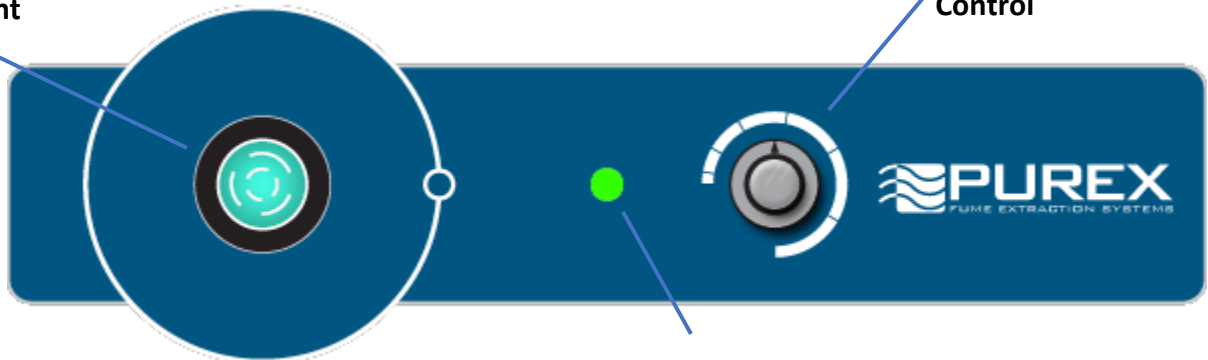

Alpha 400

Recirculating fume extraction is now extremely important with the rising concern for our environment and employee safety. Purex Fume Extractors provide not only a flexible and portable process for plant redesigns and expansions, but also a more stable process by providing a controlled airflow to remove harmful fumes. All this while eliminating the added costs of building modifications, increased air handling systems and lost energy.

Purex Systems

- ❖ Automatic Flow Control maintains constant extraction rate
- ❖ Adjustable Air Flow extends filter life
- ❖ Blocked Filter Warning
- ❖ Easy to change filters
- ❖ Quiet operation
- ❖ Reverse Air Flow prevents condensation and extends filter life
- ❖ HEPA filtration removes 99.997% of particles down to .3 microns
- ❖ Gas and particle sensors on exhaust
- ❖ Filter Blocked Monitor
- ❖ Remote Machine Interface
- ❖ Welded stainless steel construction
- ❖ Continuous run brushless motors
- ❖ Low energy consumption

Alpha 400

Power Switch w/
Indicator Light

Variable Speed
Control

Filter Status
Indicator

Main Filter Options

HEPA/Chemical (std)	113505EB
HEPA/Twin Chemical	113579EB
HEPA/Chemical Cleanroom	113512EB
HEPA	113809EB
Chemical	113508EB