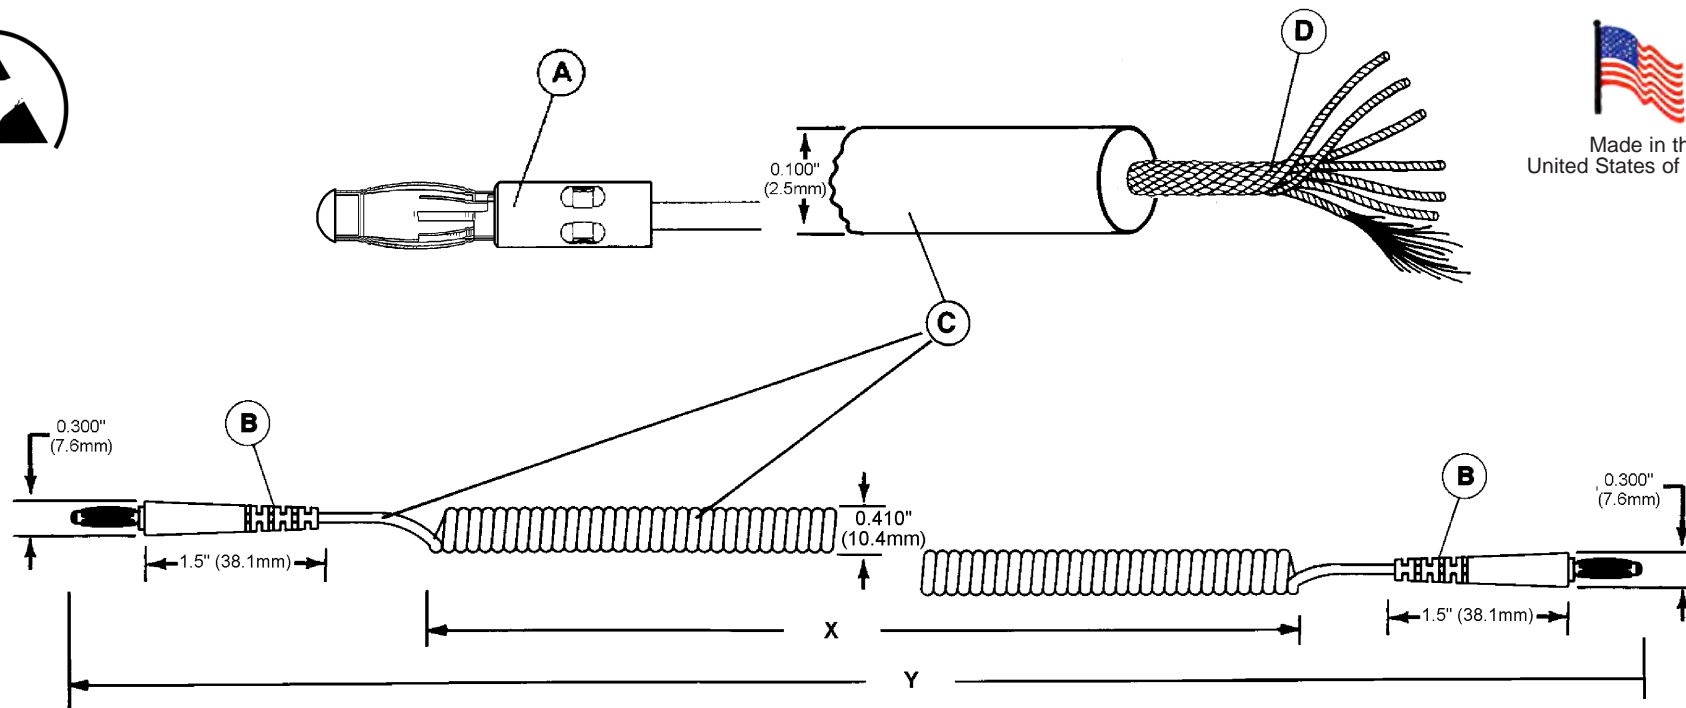

Made in the United States of America

Banana-Banana Coil Cord allows cart users to ground carts to common grounding point on a bench.

A. Patented* barrel type banana plug with machined contour spring support. Crimped uniformly from 4 sides for maximum strength. Fits industry standard banana jack $\geq .157$ ". Will maintain greater than 1 pound disengagement force over the life of the cord.

B. Thermoplastic elastomer strain relief molded on. Bending Life Test average $>1,000,000$ cycles per ANSI/ESD S20.20 (Tested per ESD S1.1). Break load average 30 pounds.

C. Wire insulation black color PVC. Break load average 30 pounds.

D. Single T-2940 tinsel conductor. Consisting of 7 strands of polyester wrapped with copper. High flex life. Equivalent is 29 gauge (cir mil and/or ohms).

ITEM	Retracted Length		Extended Length	
	X	Y	Nominal	Max
14113	24"	32"	12'	17'
14114	30"	38"	15'	22'

Unless otherwise noted, tolerance is $\pm 10\%$

*U.S. Patent 5951337

Specifications and procedures subject to change without notice.

Relaxed Retraction Coil Cords

DESCO

DESCO WEST: 3651 WALNUT AVE., CHINO, CA 91710 WEB SITE: Desco.com
PHONE (909) 627-8178 FAX (909) 627-7449