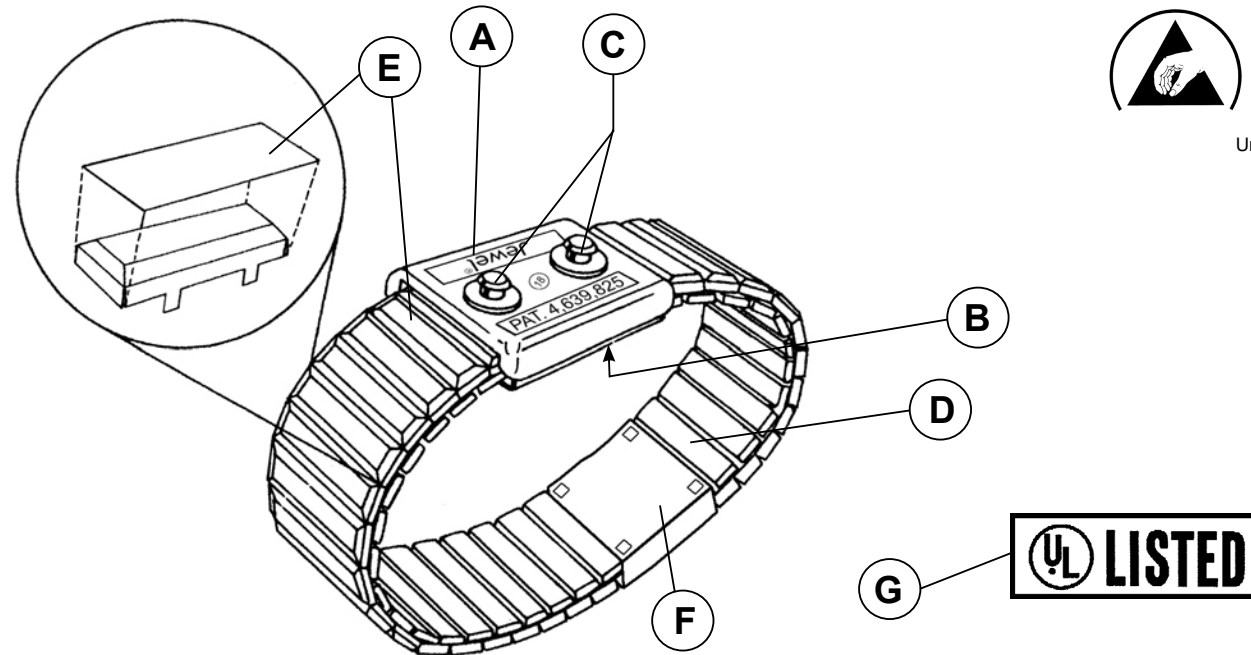

Made in the
United States of America

- A. Black ABS plastic cap.
- B. 300 series stainless steel backplate (0.015" thick).
- C. Two 4mm snap studs machined from 300 series stainless steel. Fits to 4mm spring loaded medical type socket. Coil cord disengages from snap with 1-5 lbs. of perpendicular force. Compatible with [Desco Dual-Wire Coil Cords](#) ONLY (not including MagSnap® or MagSnap360™ products).
- D. Premium metal expansion wrist strap. Inside links are constructed of 300 Series Stainless Steel. Width of links is 0.630".
- E. .002" polyphenylsulfone sheet is laminated to each link before assembly. Provides >5,000 volt RMS insulation per ASTM D149. Will not flake or peel.
- F. Black ABS plastic insulator separates band into halves.
- G. Underwriters' Laboratory listed 90P1C.
Meets required limits of ANSI/ESD S20.20 and requirements of ANSI/ESD S1.1.

ITEM	BAND SIZE	CIRCUMEFERENCE		WIDTH
		MIN	MAX	
19844	Small	5.5" (140mm)	9" (229mm)	0.630"
19842	Medium	6" (152mm)	11" (279mm)	0.630"
19840	Large	7" (178mm)	12" (305mm)	0.630"

Specifications and procedures subject to change without notice.
Unless otherwise noted, tolerance $\pm 10\%$
*U.S. Patents 6,052,053 and 6,205,408

See Drawing [09163](#) for details on Jewel® Coil Cords

Jewel® Premium Metal Expansion Dual-Wire Wrist Strap, 4mm

DESCO WEST: 3651 WALNUT AVE., CHINO, CA 91710 WEB SITE: Desco.com
PHONE (909) 627-8178 FAX (909) 627-7449
DESCO EAST: ONE COLGATE WAY, CANTON, MA 02021-1407
PHONE (781) 821-8370 FAX (781) 575-0172