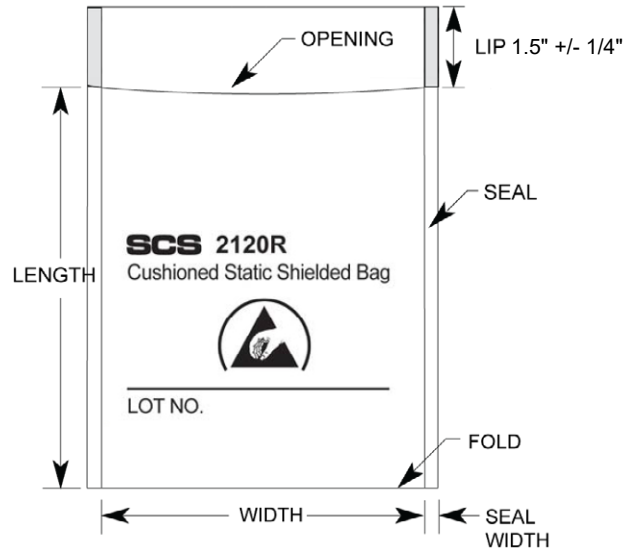

Meets ANSI/ESD S20.20, Packaging standard ANSI/ESD S541, Static Control Bag ANSI/ESD S11.4 Level 3 (except Transparency).

The Cushion Shielding Bag 2120R protects devices from physical damage as well as provides static shielding. They also offer a heat sealable inner surface.

- Width is measured from inside seam to inside seam.
- Length is measured from bottom fold to front pouch edge.

Tolerance: Width -0, +1/4"
 Length +/- 1/8"
 Seal width 3/8" with a tolerance of +/- 1/8"